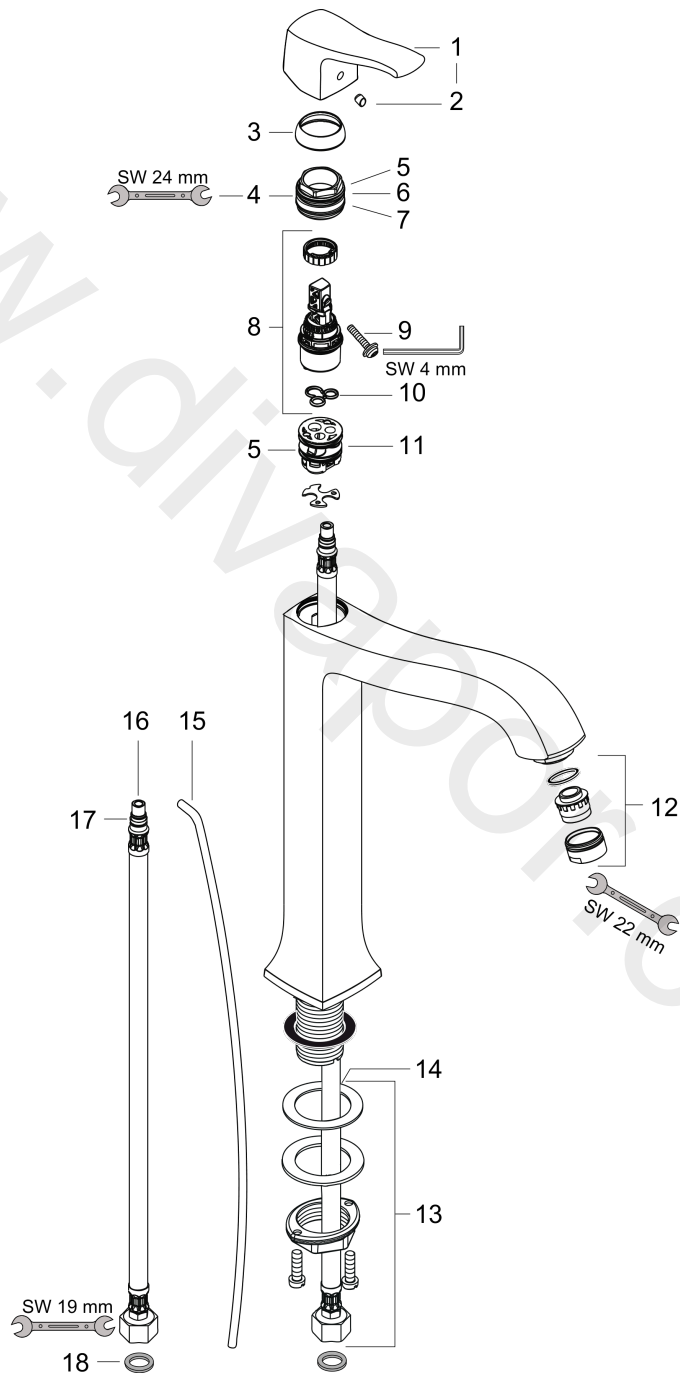

Metris Classic
Single lever basin mixer 250 for wash bowls with pop-up waste set
Surfaces: Article Number: **31078000**

Exploded Drawing

Year of production: 02/16 - 12/20

Metris Classic

Single lever basin mixer 250 for wash bowls with pop-up waste set

Surfaces: Article Number: **31078000**

Spare part list

Year of production: **02/16 - 12/20**

Pos.	Description	Article Number	Price	PU
1	handle	31291000	£ 51,00	1
2	screw cover	96338000	£ 3,30	1
3	flange	98863000	£ 51,00	1
4	nut	98864000	£ 43,00	1
5	O-ring 23x2	98398000	£ 3,30	1
6	O-ring 27x1,5	92527000	£ 13,30	1
7	O-ring 25x1,5	98146000	£ 3,30	1
8	cartridge, assy	97685000	£ 64,00	1
9	locking screw for handle	95140000	£ 6,10	1
10	seal	98865000	£ 35,00	1
11	adapter for cartridge	98866000	£ 35,00	1
12	aerator M24x1 (5 l/min)	13185000	£ 22,30	1
13	fixing set (Ø 32)	13961000	£ 25,00	1
14	lever collar	97548000	£ 3,30	1
15	pull rod	96657000	£ 13,30	1
16	connection hose 900 mm M8x0,75 G3/8	96316000	£ 43,00	1
17	O-ring 7x1,5	98422000	£ 3,30	1
18	sealing set	95581000	£ 6,10	1
a	pop up waste	94139000	£ 96,00	1
b	fixation extension 35 mm	13898000	£ 79,00	1
c	aerator M24x1 (3,5 l/min)	92508000	£ 20,50	1
d	aerator M24x1 (4,5 l/min)	92877000	£ 20,50	1
e	aerator swivelling M24x1 (5 l/min)	95928000	£ 35,00	1