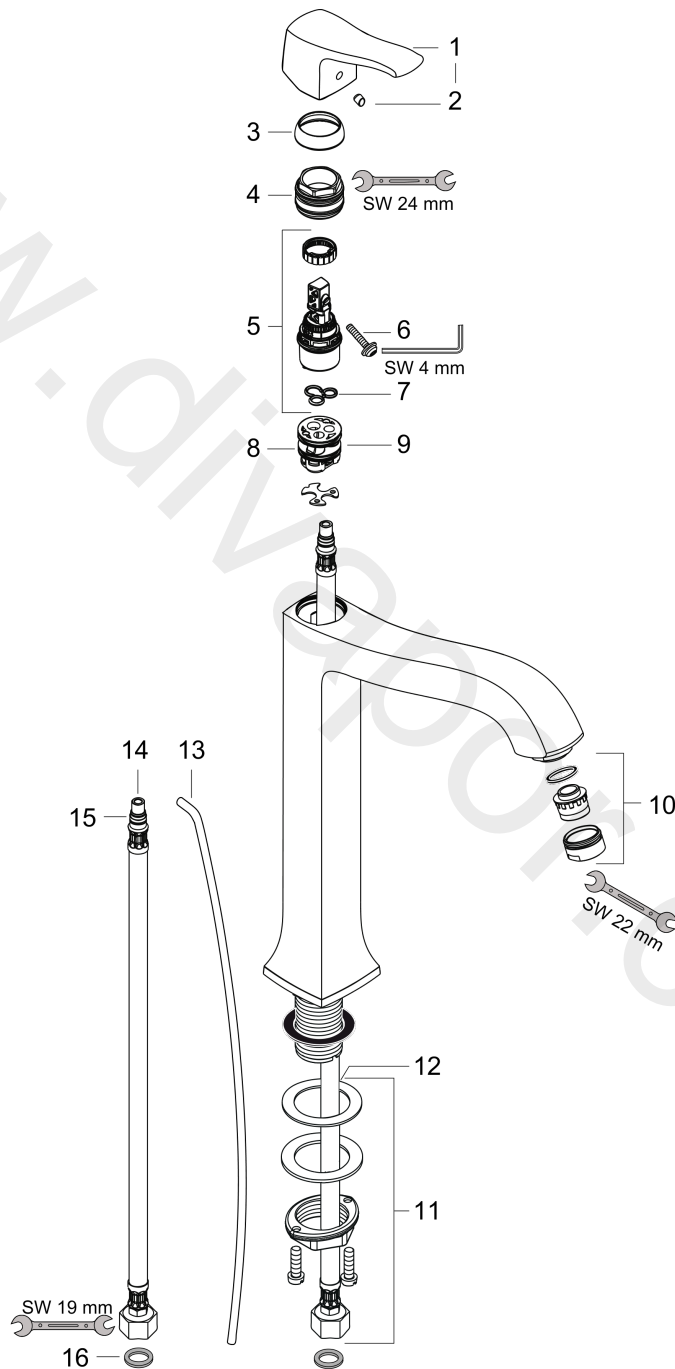

Metris Classic
Single lever basin mixer 250 for wash bowls with pop-up waste set
 Surfaces: Article Number: **31078000**

Exploded Drawing

Year of production: **01/10 - 01/16**

Metris Classic

Single lever basin mixer 250 for wash bowls with pop-up waste set

Surfaces: Article Number: **31078000**

Spare part list

Year of production: 01/10 - 01/16

Pos.	Description	Article Number	Price	PU
1	handle	31291000	£ 51,00	1
2	screw cover	96338000	£ 3,30	1
3	flange	98863000	£ 51,00	1
4	nut	98864000	£ 43,00	1
5	cartridge, assy	97685000	£ 64,00	1
6	locking screw for handle	95140000	£ 6,10	1
7	seal	98865000	£ 35,00	1
8	adapter for cartridge	98866000	£ 35,00	1
9	O-ring 23x2	98398000	£ 3,30	1
10	aerator M24x1 (5 l/min)	13185000	£ 22,30	1
11	fixing set (Ø 32)	13961000	£ 25,00	1
12	lever collar	97548000	£ 3,30	1
13	pull rod	96657000	£ 13,30	1
14	connection hose 900 mm M8x0,75 G3/8	96316000	£ 43,00	1
15	O-ring 7x1,5	98422000	£ 3,30	1
16	sealing set	95581000	£ 6,10	1
a	fixation extension 35 mm	13898000	£ 79,00	1
b	pop up waste	94139000	£ 96,00	1
c	aerator M24x1 (3,5 l/min)	92508000	£ 20,50	1
d	aerator M24x1 (4,5 l/min)	92877000	£ 20,50	1
e	aerator swivelling M24x1 (5 l/min)	95928000	£ 35,00	1