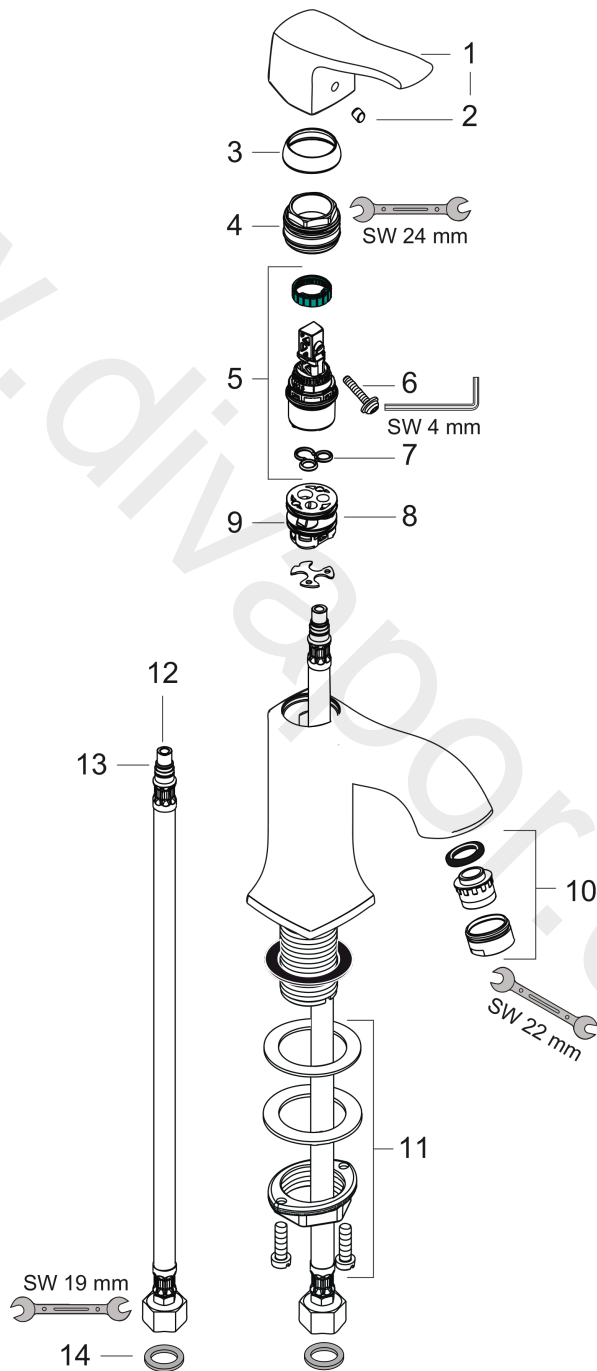

Metris Classic
Single lever basin mixer 100 without waste set
 Surfaces: Article Number: **31077000**

Exploded Drawing

Year of production: **04/09 - 12/09**

Metris Classic
Single lever basin mixer 100 without waste set
 Surfaces: Article Number: **31077000**

Spare part list

Year of production: **04/09 - 12/09**

Pos.	Description	Article Number	Price	PU
1	handle	31291000	£ 51,00	1
2	screw cover	96338000	£ 3,30	1
3	flange	98863000	£ 51,00	1
4	nut	98864000	£ 43,00	1
5	cartridge, assy	97685000	£ 64,00	1
6	locking screw for handle	95140000	£ 6,10	1
7	seal	98865000	£ 35,00	1
8	adapter for cartridge	98866000	£ 35,00	1
9	O-ring 23x2	98398000	£ 3,30	1
10	aerator M24x1 (7 l/min)	13085000	£ 13,30	1
11	fixing set (Ø 32)	13961000	£ 25,00	1
12	connection hose 450 mm M8x0,75 G3/8	97206000	£ 35,00	1
13	O-ring 7x1,5	98422000	£ 3,30	1
a	fixation extension 35 mm	13898000	£ 79,00	1