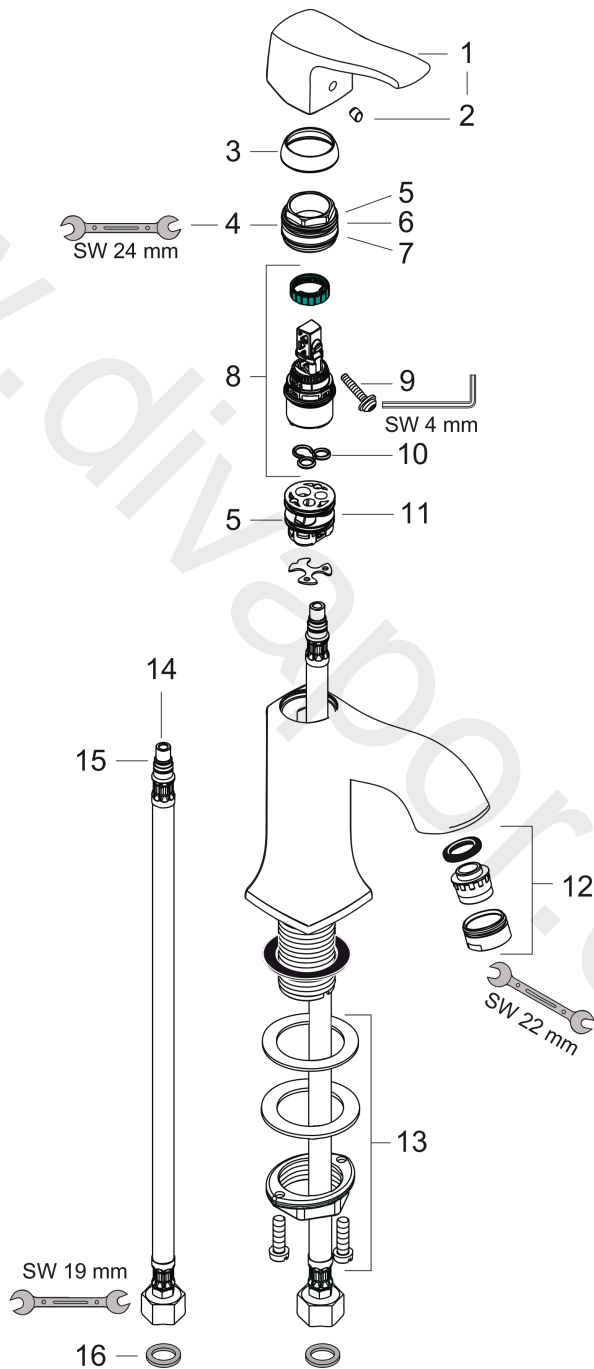

Metris Classic
Single lever basin mixer 100 without waste set
 Surfaces: Article Number: **31077000**

Exploded Drawing

Year of production: **02/16 - 12/20**

Metris Classic
Single lever basin mixer 100 without waste set
 Surfaces: Article Number: **31077000**

Spare part list

Year of production: **02/16 - 12/20**

Pos.	Description	Article Number	Price	PU
1	handle	31291000	£ 51,00	1
2	screw cover	96338000	£ 3,30	1
3	flange	98863000	£ 51,00	1
4	nut	98864000	£ 43,00	1
5	O-ring 23x2	98398000	£ 3,30	1
6	O-ring 27x1,5	92527000	£ 13,30	1
7	O-ring 25x1,5	98146000	£ 3,30	1
8	cartridge, assy	97685000	£ 64,00	1
9	locking screw for handle	95140000	£ 6,10	1
10	seal	98865000	£ 35,00	1
11	adapter for cartridge	98866000	£ 35,00	1
12	aerator M24x1 (5 l/min)	13185000	£ 22,30	1
13	fixing set (Ø 32)	13961000	£ 25,00	1
14	connection hose 450 mm M8x0,75 G3/8	97206000	£ 35,00	1
15	O-ring 7x1,5	98422000	£ 3,30	1
16	sealing set	95581000	£ 6,10	1
a	aerator M24x1 (3,5 l/min)	92508000	£ 20,50	1
b	aerator M24x1 (4,5 l/min)	92877000	£ 20,50	1
c	aerator swivelling M24x1 (5 l/min)	95928000	£ 35,00	1
d	fixation extension 35 mm	13898000	£ 79,00	1