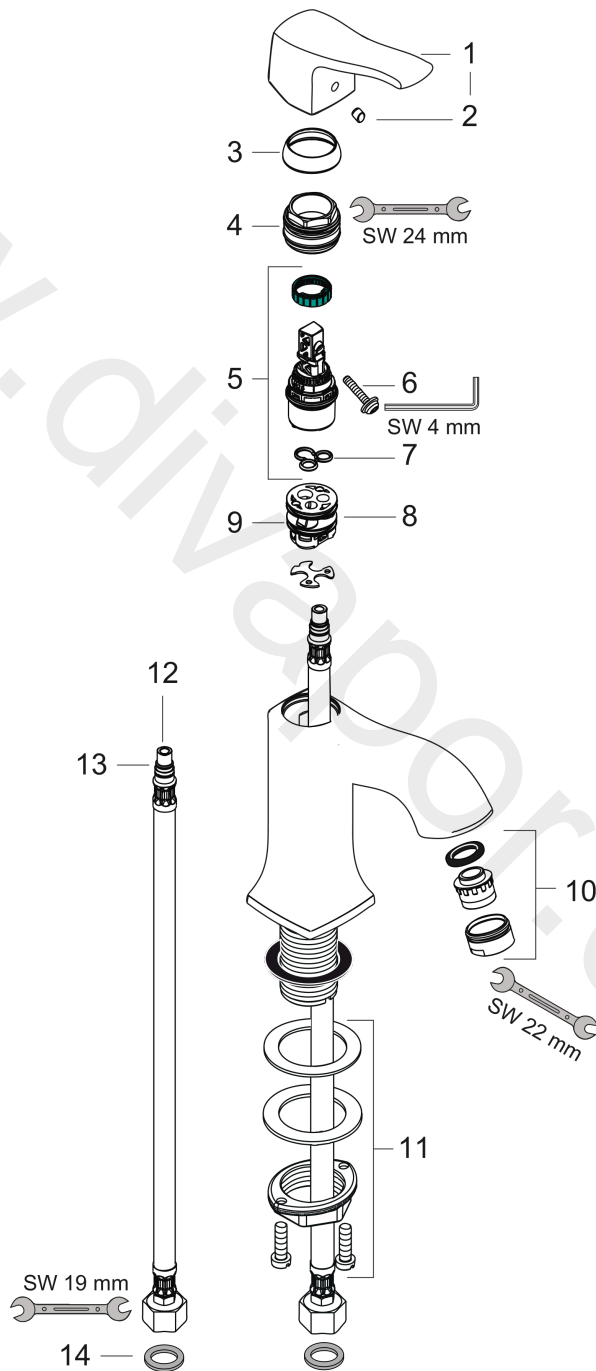

**Metris Classic**  
**Single lever basin mixer 100 without waste set**  
 Surfaces: Article Number: **31077000**

**Exploded Drawing**

Year of production: **01/10 - 01/16**

**Metris Classic**  
**Single lever basin mixer 100 without waste set**  
 Surfaces: Article Number: **31077000**

## Spare part list

Year of production: 01/10 - 01/16

Pos.	Description	Article Number	Price	PU
1	handle	31291000	£ 51,00	1
2	screw cover	96338000	£ 3,30	1
3	flange	98863000	£ 51,00	1
4	nut	98864000	£ 43,00	1
5	cartridge, assy	97685000	£ 64,00	1
6	locking screw for handle	95140000	£ 6,10	1
7	seal	98865000	£ 35,00	1
8	adapter for cartridge	98866000	£ 35,00	1
9	O-ring 23x2	98398000	£ 3,30	1
10	aerator M24x1 (5 l/min)	13185000	£ 22,30	1
11	fixing set (Ø 32)	13961000	£ 25,00	1
12	connection hose 450 mm M8x0,75 G3/8	97206000	£ 35,00	1
13	O-ring 7x1,5	98422000	£ 3,30	1
14	sealing set	95581000	£ 6,10	1
a	fixation extension 35 mm	13898000	£ 79,00	1
b	aerator M24x1 (3,5 l/min)	92508000	£ 20,50	1
c	aerator M24x1 (4,5 l/min)	92877000	£ 20,50	1
d	aerator swivelling M24x1 (5 l/min)	95928000	£ 35,00	1