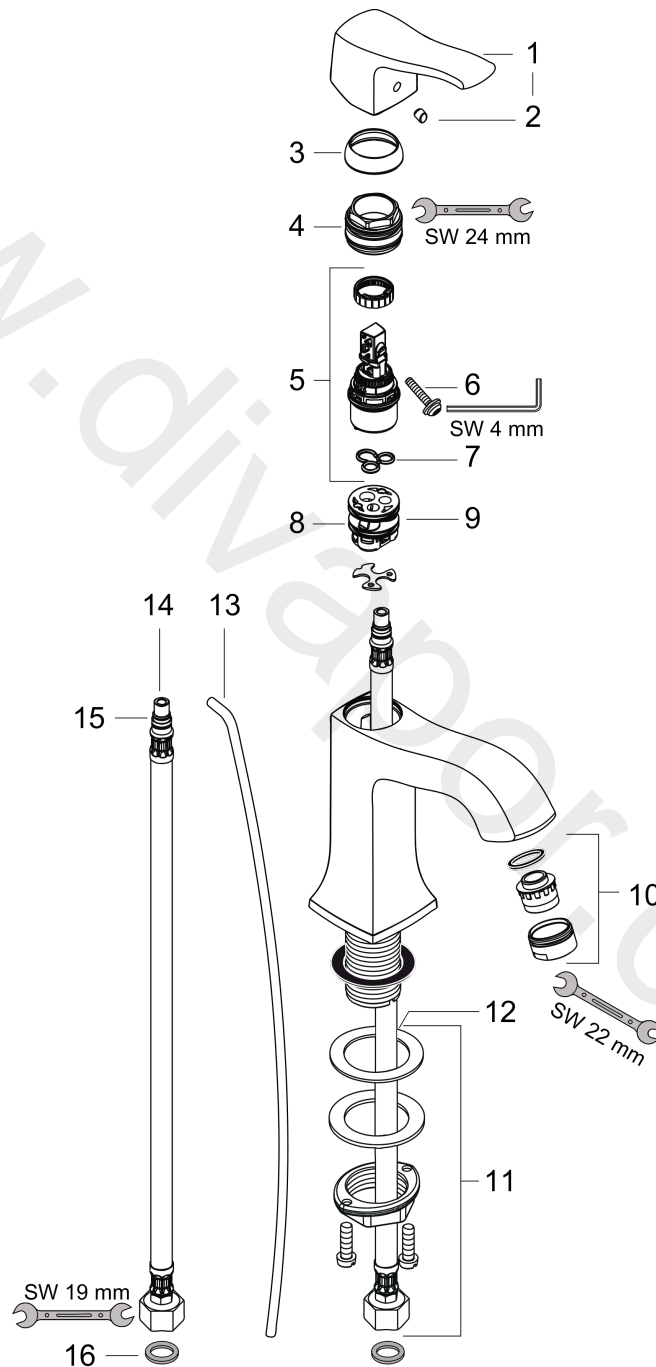

**Metris Classic**  
**Single lever basin mixer 100 with pop-up waste set**  
 Surfaces: Article Number: **31075000**

**Exploded Drawing**

Year of production: **04/09 - 12/09**

**Metris Classic**  
**Single lever basin mixer 100 with pop-up waste set**  
 Surfaces: Article Number: **31075000**

## Spare part list

Year of production: **04/09 - 12/09**

Pos.	Description	Article Number	Price	PU
1	handle	31291000	£ 51,00	1
2	screw cover	96338000	£ 3,30	1
3	flange	98863000	£ 51,00	1
4	nut	98864000	£ 43,00	1
5	cartridge, assy	97685000	£ 64,00	1
6	locking screw for handle	95140000	£ 6,10	1
7	seal	98865000	£ 35,00	1
8	adapter for cartridge	98866000	£ 35,00	1
9	O-ring 23x2	98398000	£ 3,30	1
10	aerator M24x1 (7 l/min)	13085000	£ 13,30	1
11	fixing set (Ø 32)	13961000	£ 25,00	1
12	lever collar	97548000	£ 3,30	1
13	pull rod	96657000	£ 13,30	1
14	connection hose 450 mm M8x0,75 G3/8	97206000	£ 35,00	1
15	O-ring 7x1,5	98422000	£ 3,30	1
a	fixation extension 35 mm	13898000	£ 79,00	1
b	pop up waste	94139000	£ 96,00	1