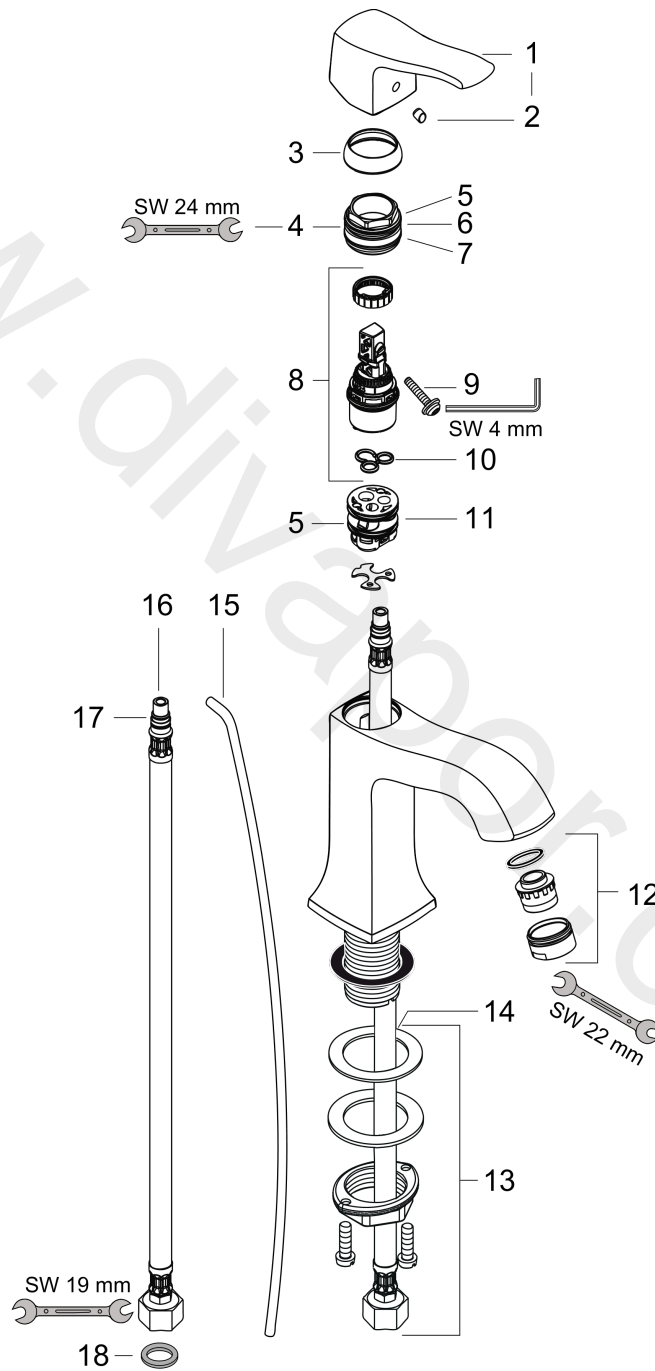

**Metris Classic**  
**Single lever basin mixer 100 with pop-up waste set**  
 Surfaces: Article Number: **31075000**

**Exploded Drawing**

Year of production: **02/16 - 12/20**

**Metris Classic****Single lever basin mixer 100 with pop-up waste set**Surfaces: Article Number: **31075000****Spare part list**Year of production: **02/16 - 12/20**

Pos.	Description	Article Number	Price	PU
1	handle	31291000	£ 51,00	1
2	screw cover	96338000	£ 3,30	1
3	flange	98863000	£ 51,00	1
4	nut	98864000	£ 43,00	1
5	O-ring 23x2	98398000	£ 3,30	1
6	O-ring 27x1,5	92527000	£ 13,30	1
7	O-ring 25x1,5	98146000	£ 3,30	1
8	cartridge, assy	97685000	£ 64,00	1
9	locking screw for handle	95140000	£ 6,10	1
10	seal	98865000	£ 35,00	1
11	adapter for cartridge	98866000	£ 35,00	1
12	aerator M24x1 (5 l/min)	13185000	£ 22,30	1
13	fixing set (Ø 32)	13961000	£ 25,00	1
14	lever collar	97548000	£ 3,30	1
15	pull rod	96657000	£ 13,30	1
16	connection hose 450 mm M8x0,75 G3/8	97206000	£ 35,00	1
17	O-ring 7x1,5	98422000	£ 3,30	1
18	sealing set	95581000	£ 6,10	1
a	pop up waste	94139000	£ 96,00	1
b	fixation extension 35 mm	13898000	£ 79,00	1
c	aerator M24x1 (3,5 l/min)	92508000	£ 20,50	1
d	aerator M24x1 (4,5 l/min)	92877000	£ 20,50	1
e	aerator swivelling M24x1 (5 l/min)	95928000	£ 35,00	1