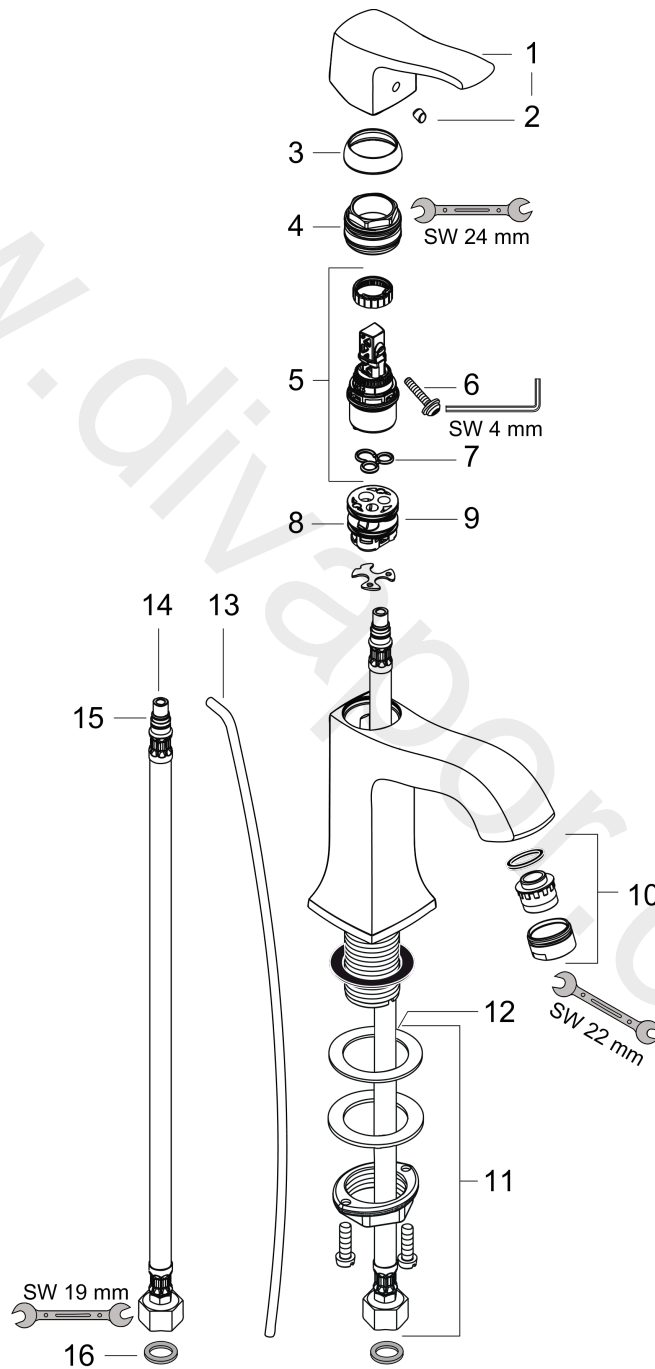

**Metris Classic**  
**Single lever basin mixer 100 with pop-up waste set**  
 Surfaces: Article Number: **31075000**

**Exploded Drawing**

Year of production: **01/10 - 01/16**

**Metris Classic**  
**Single lever basin mixer 100 with pop-up waste set**  
 Surfaces: Article Number: **31075000**

## Spare part list

Year of production: **01/10 - 01/16**

Pos.	Description	Article Number	Price	PU
1	handle	31291000	£ 51,00	1
2	screw cover	96338000	£ 3,30	1
3	flange	98863000	£ 51,00	1
4	nut	98864000	£ 43,00	1
5	cartridge, assy	97685000	£ 64,00	1
6	locking screw for handle	95140000	£ 6,10	1
7	seal	98865000	£ 35,00	1
8	adapter for cartridge	98866000	£ 35,00	1
9	O-ring 23x2	98398000	£ 3,30	1
10	aerator M24x1 (5 l/min)	13185000	£ 22,30	1
11	fixing set (Ø 32)	13961000	£ 25,00	1
12	lever collar	97548000	£ 3,30	1
13	pull rod	96657000	£ 13,30	1
14	connection hose 450 mm M8x0,75 G3/8	97206000	£ 35,00	1
15	O-ring 7x1,5	98422000	£ 3,30	1
16	sealing set	95581000	£ 6,10	1
a	fixation extension 35 mm	13898000	£ 79,00	1
b	pop up waste	94139000	£ 96,00	1
c	aerator M24x1 (3,5 l/min)	92508000	£ 20,50	1
d	aerator M24x1 (4,5 l/min)	92877000	£ 20,50	1
e	aerator swivelling M24x1 (5 l/min)	95928000	£ 35,00	1