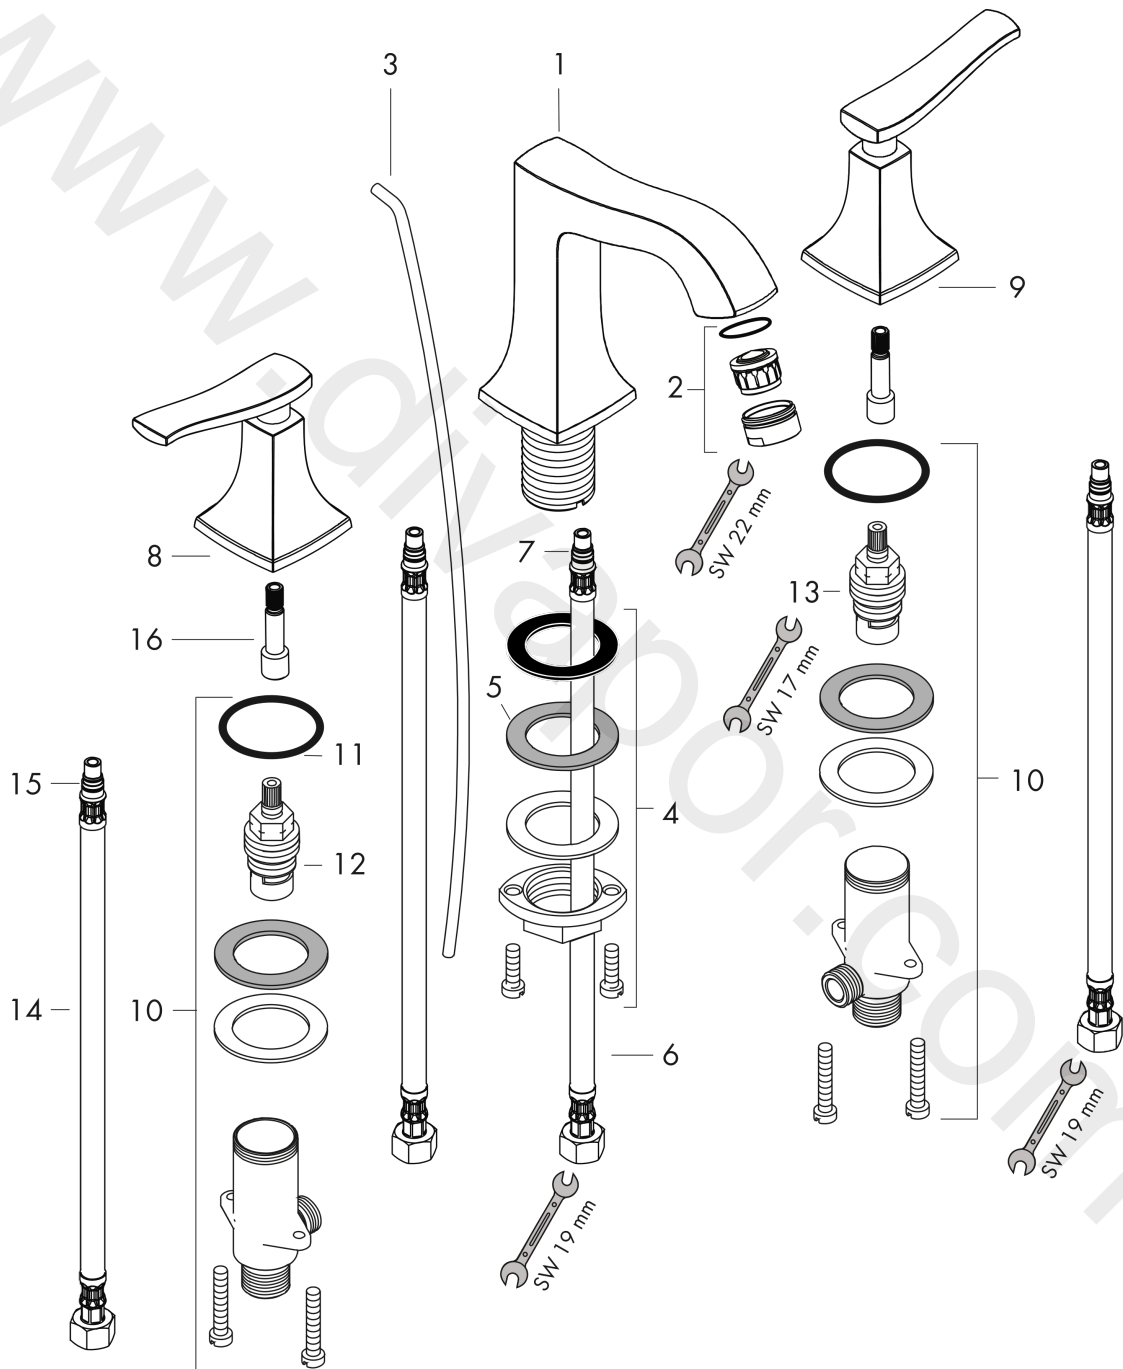

**Metris Classic**  
**3-hole basin mixer 100 with pop-up waste set**  
 Surfaces: Article Number: **31073000**

Exploded Drawing

Year of production: 04/09 - 12/09

**Metris Classic****3-hole basin mixer 100 with pop-up waste set**Surfaces: Article Number: **31073000****Spare part list**Year of production: **04/09 - 12/09**

Pos.	Description	Article Number	Price	PU
1	spout cpl.	95394000	£ 275,00	1
2	aerator M24x1 (7 l/min)	13085000	£ 13,30	1
3	pull rod	96657000	£ 13,30	1
4	fixing set (Ø 32)	13961000	£ 25,00	1
5	lever collar	97548000	£ 3,30	1
6	connection hose 450 mm M8x0,75 G3/8	97206000	£ 35,00	1
7	O-ring 7x1,5	98422000	£ 3,30	1
8	handle for hot water	31292000	£ 96,00	1
9	handle for cold water	31293000	£ 96,00	1
10	stop valve cpl.	97357000	£ 137,00	1
11	O-ring 40x3	92634000	£ 3,30	1
12	shut off unit right closing	94009000	£ 43,00	1
13	shut off unit left closing	94008000	£ 43,00	1
14	connection hose 450 mm M10x1 G3/8	96507000	£ 43,00	1
15	O-ring 8x1,75	97827000	£ 3,30	1
16	adapter for handle	95252000	£ 64,00	1
a	fixation extension 35 mm	13898000	£ 79,00	1
b	pop up waste	94139000	£ 96,00	1
c	handle fixing set	98932000	£ 16,10	1