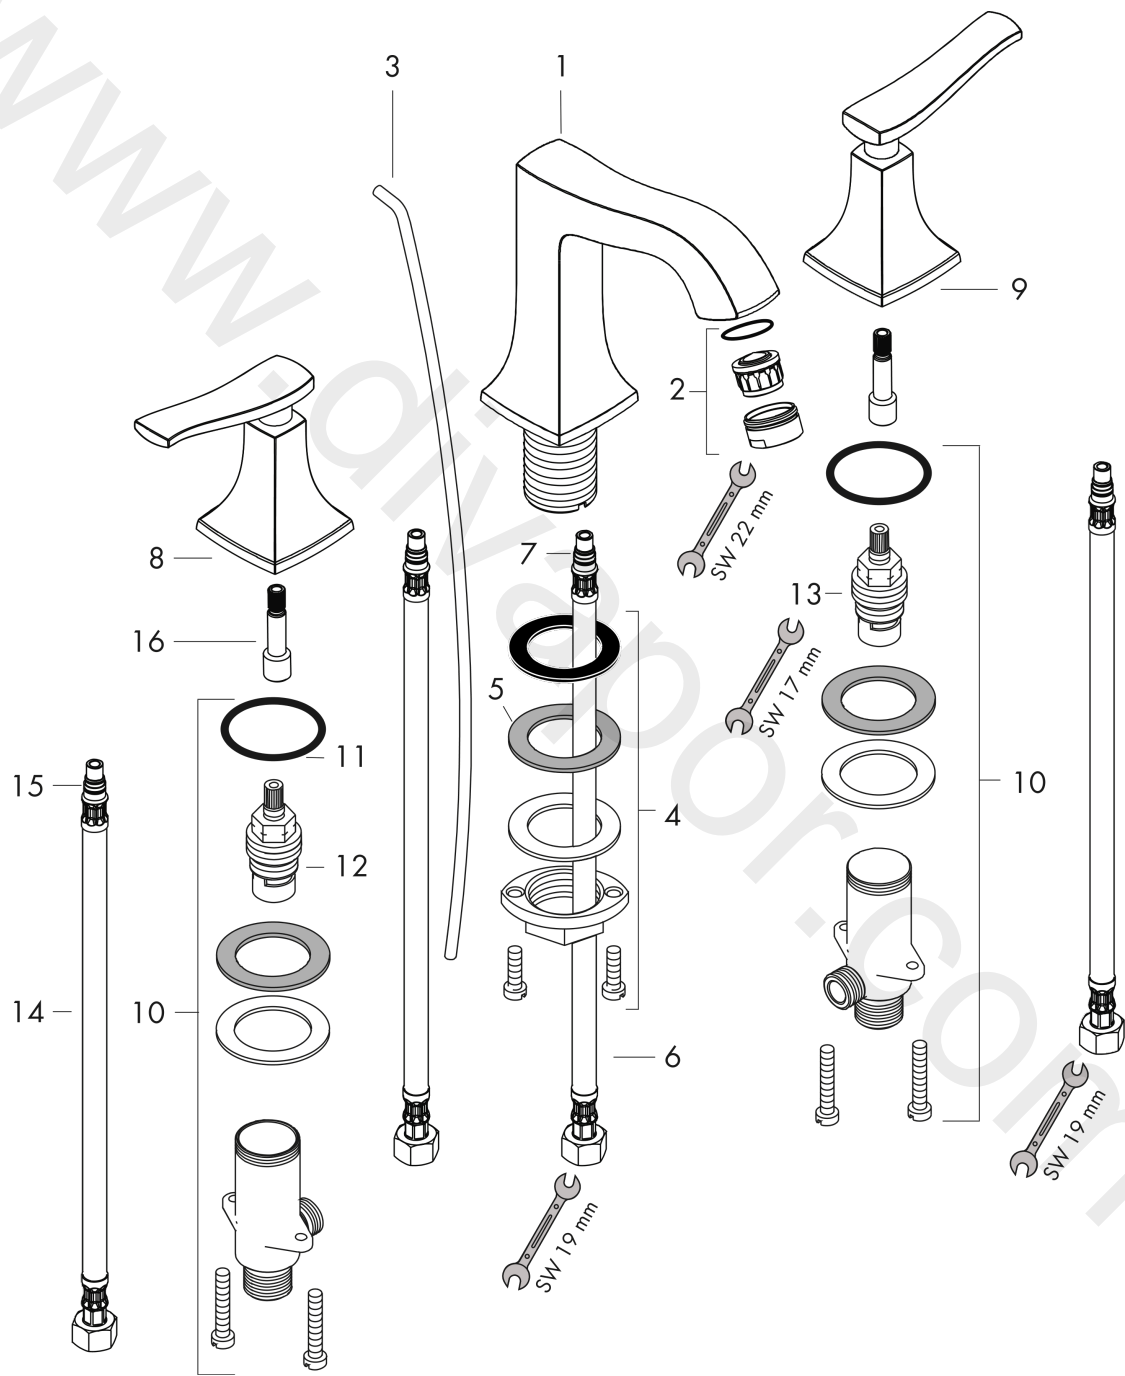

**Metris Classic**  
**3-hole basin mixer 100 with pop-up waste set**  
 Surfaces: Article Number: **31073000**

**Exploded Drawing**

Year of production: 01/10 - 12/20

**Metris Classic**  
**3-hole basin mixer 100 with pop-up waste set**  
 Surfaces: Article Number: **31073000**

### Spare part list

Year of production: 01/10 - 12/20

Pos.	Description	Article Number	Price	PU
1	spout cpl.	95394000	£ 275,00	1
2	aerator M24x1 (5 l/min)	13185000	£ 22,30	1
3	pull rod	96657000	£ 13,30	1
4	fixing set (Ø 32)	13961000	£ 25,00	1
5	lever collar	97548000	£ 3,30	1
6	connection hose 450 mm M8x0,75 G3/8	97206000	£ 35,00	1
7	O-ring 7x1,5	98422000	£ 3,30	1
8	handle for hot water	31292000	£ 96,00	1
9	handle for cold water	31293000	£ 96,00	1
10	stop valve cpl.	97357000	£ 137,00	1
11	O-ring 40x3	92634000	£ 3,30	1
12	shut off unit right closing	94009000	£ 43,00	1
13	shut off unit left closing	94008000	£ 43,00	1
14	connection hose 450 mm M10x1 G3/8	96507000	£ 43,00	1
15	O-ring 8x1,75	97827000	£ 3,30	1
16	adapter for handle	95252000	£ 64,00	1
a	pop up waste	94139000	£ 96,00	1
b	fixation extension 35 mm	13898000	£ 79,00	1
c	aerator M24x1 (3,5 l/min)	92508000	£ 20,50	1
d	aerator M24x1 (4,5 l/min)	92877000	£ 20,50	1
e	aerator swivelling M24x1 (5 l/min)	95928000	£ 35,00	1