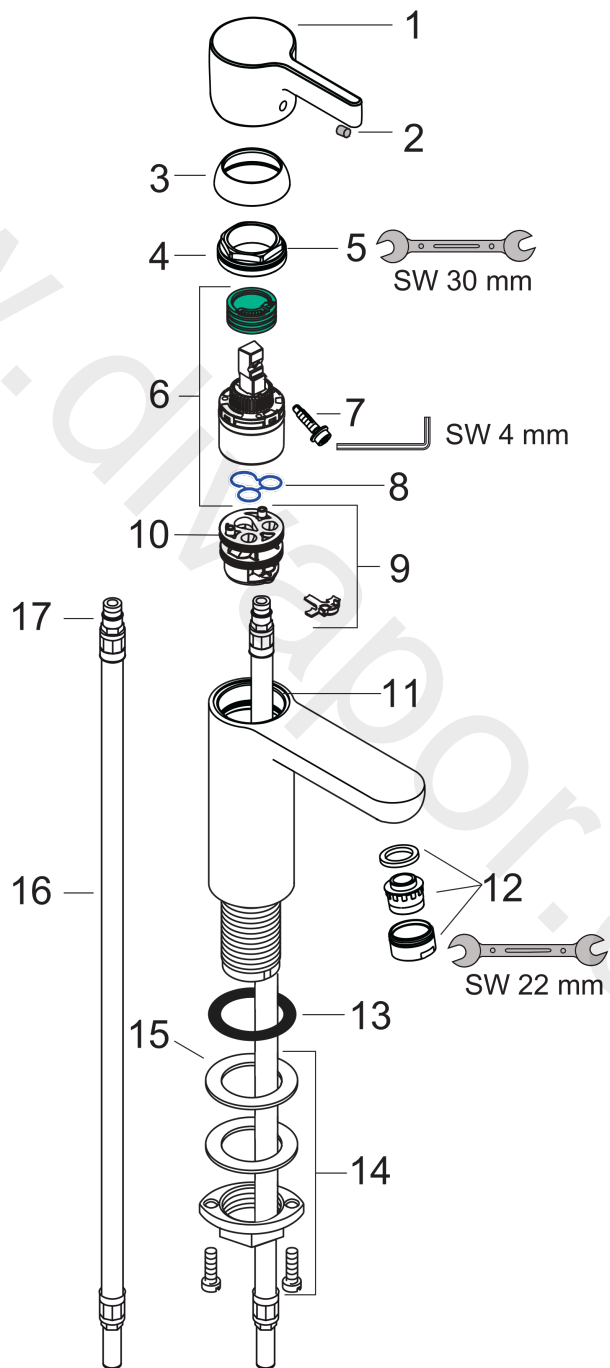

Metris S
Single lever basin mixer 100 without waste set
 Surfaces: Article Number: **31068000**

Exploded Drawing

Year of production: **05/09 - 09/10**

Metris S**Single lever basin mixer 100 without waste set**Surfaces: Article Number: **31068000****Spare part list**Year of production: **05/09 - 09/10**

Pos.	Description	Article Number	Price	PU
1	handle	31093000	£ 43,00	1
2	screw cover	96338000	£ 3,30	1
3	flange	97406000	£ 20,50	1
4	nut	97209000	£ 16,10	1
5	O-Ring 32x2	98193000	£ 3,30	1
6	cartridge, assy	92730000	£ 35,00	1
7	locking screw for handle	95140000	£ 6,10	1
8	seal	95008000	£ 9,00	1
9	adapter for cartridge	98750000	£ 13,30	1
10	O-Ring 30x2	98186000	£ 3,30	1
11	O-ring 35x2	92604000	£ 6,10	1
12	aerator M24x1 (5 l/min)	13185000	£ 22,30	1
13	flat seal	98749000	£ 6,10	1
14	fixing set (Ø 32)	13961000	£ 25,00	1
15	lever collar	97548000	£ 3,30	1
16	connection hose 450 mm M8x0,75 G3/8	97206000	£ 35,00	1
17	O-ring 7x1,5	98422000	£ 3,30	1
a	pop up waste	94139000	£ 96,00	1
b	fixation extension 35 mm	13898000	£ 79,00	1
c	aerator M24x1 (3,5 l/min)	92508000	£ 20,50	1
d	aerator M24x1 (4,5 l/min)	92877000	£ 20,50	1
e	aerator swivelling M24x1 (5 l/min)	95928000	£ 35,00	1