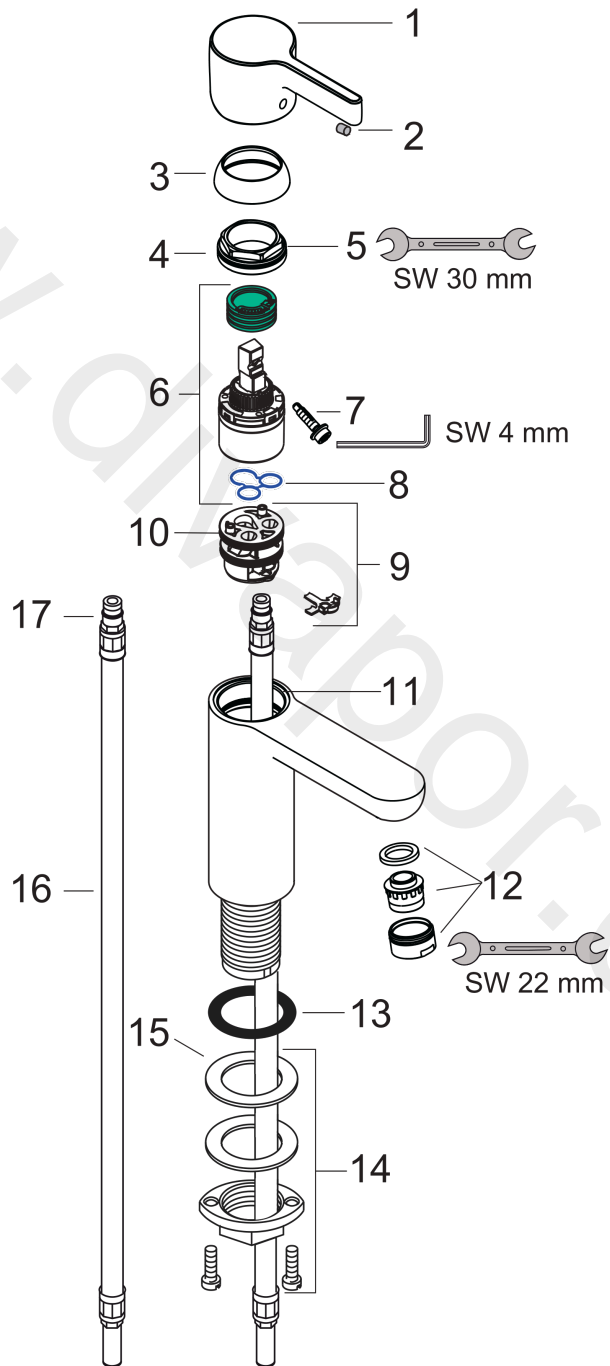

Metris S
Single lever basin mixer 100 without waste set
 Surfaces: Article Number: **31068000**

Exploded Drawing

Year of production: **04/05 - 04/09**

Metris S**Single lever basin mixer 100 without waste set**Surfaces: Article Number: **31068000****Spare part list**Year of production: **04/05 - 04/09**

Pos.	Description	Article Number	Price	PU
1	handle	31093000	£ 43,00	1
2	screw cover	96338000	£ 3,30	1
3	flange	97406000	£ 20,50	1
4	nut	97209000	£ 16,10	1
5	O-Ring 32x2	98193000	£ 3,30	1
6	cartridge, assy	92730000	£ 35,00	1
7	locking screw for handle	96059000	£ 9,00	1
8	seal	95008000	£ 9,00	1
9	adapter for cartridge	98750000	£ 13,30	1
10	O-Ring 30x2	98186000	£ 3,30	1
11	O-ring 35x2	92604000	£ 6,10	1
12	aerator M24x1 (7 l/min)	13085000	£ 13,30	1
13	flat seal	98749000	£ 6,10	1
14	fixing set (Ø 32)	13961000	£ 25,00	1
15	lever collar	97548000	£ 3,30	1
16	connection hose 450 mm M8x0,75 G3/8	97206000	£ 35,00	1
17	O-ring 7x1,5	98422000	£ 3,30	1
a	pop up waste	94139000	£ 96,00	1
b	fixation extension 35 mm	13898000	£ 79,00	1