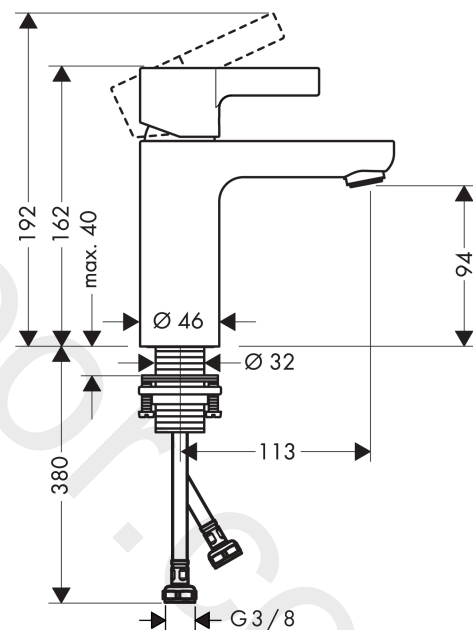

#### product features

- ComfortZone 100
- spout height: 94 mm
- handle variant: lever handle
- spray type: normal spray
- maximum flow rate at 3 bar: 5 l/min
- ceramic cartridge
- temperature limitation adjustable
- suitable for continuous flow water heaters
- connection type: G 3/8 connections
- connection dimension: DN15
- WRAS 2303036
- WRAS 2303036 - Approval letter 2303036

### Scale drawing

Year of production: &gt;04/17

Pos.	Description	Article Number	Price	PU
1	handle	31093000	£ 43,00	1
2	screw cover	96338000	£ 3,30	1
3	flange	97406000	£ 20,50	1
4	nut	97209000	£ 16,10	1
5	O-Ring 32x2	98193000	£ 3,30	1
6	cartridge, assy	92730000	£ 35,00	1
7	locking screw for handle	95140000	£ 6,10	1
8	seal	95008000	£ 9,00	1
9	adapter for cartridge	98750000	£ 13,30	1
10	O-Ring 30x2	98186000	£ 3,30	1
11	O-ring 35x2	92604000	£ 6,10	1
12	aerator M24x1 (5 l/min)	13185000	£ 22,30	1
13	flat seal	98749000	£ 6,10	1
14	fixing set (Ø 32)	13961000	£ 25,00	1
15	lever collar	97548000	£ 3,30	1
16	connection hose 450 mm M8x0,75 G3/8	97206000	£ 35,00	1
17	O-ring 6,6x1,6	93019000	£ 3,30	1
a	pop up waste	94139000	£ 96,00	1
b	fixation extension 35 mm	13898000	£ 79,00	1
c	aerator M24x1 (3,5 l/min)	92508000	£ 20,50	1
d	aerator M24x1 (4,5 l/min)	92877000	£ 20,50	1
e	aerator swivelling M24x1 (5 l/min)	95928000	£ 35,00	1