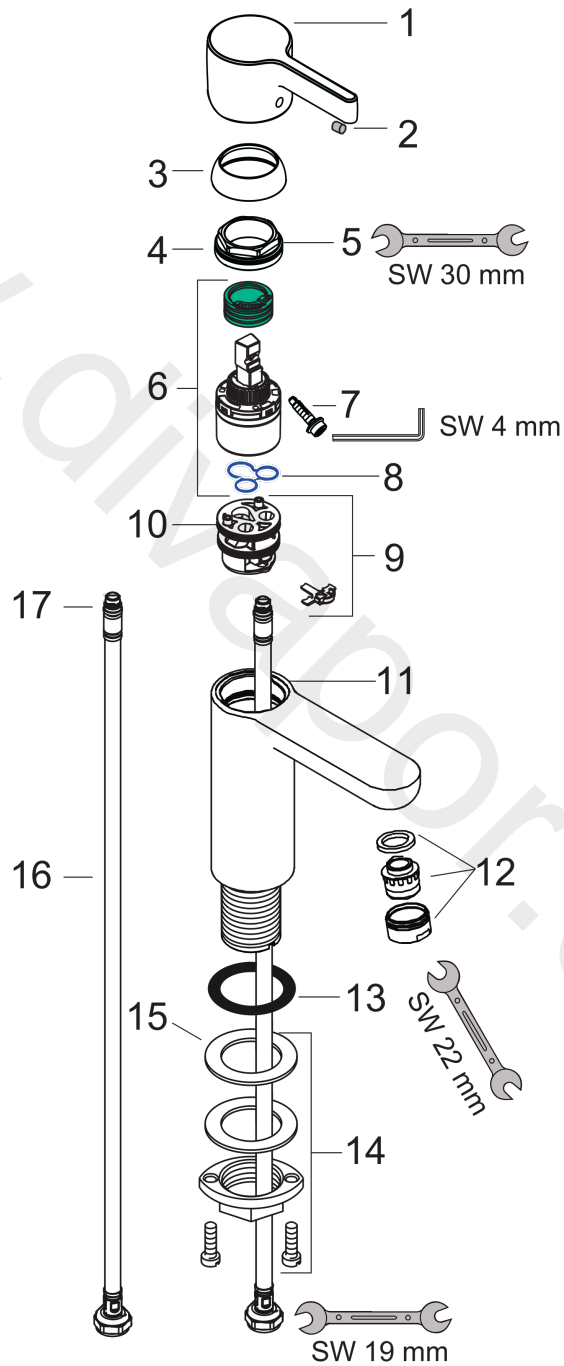

#### product features

- ComfortZone 100
- spout height: 94 mm
- handle variant: lever handle
- spray type: normal spray
- maximum flow rate at 3 bar: 5 l/min
- ceramic cartridge
- temperature limitation adjustable
- suitable for continuous flow water heaters
- connection type: G 3/8 connections
- connection dimension: DN15
- WRAS 2303036
- WRAS 2303036 - Approval letter 2303036

### Scale drawing

### Flowchart

**Metris S**  
**Single lever basin mixer 100 without waste set**  
 Finish: **Chrome** Article Number: **31068000**

**Exploded Drawing**

Year of production: >04/17

**Metris S****Single lever basin mixer 100 without waste set**Finish: **Chrome** Article Number: **31068000****Spare part list**

Year of production: &gt;04/17

Pos.	Description	Article Number	Price	PU
1	handle	31093000	£ 43,00	1
2	screw cover	96338000	£ 3,30	1
3	flange	97406000	£ 20,50	1
4	nut	97209000	£ 16,10	1
5	O-Ring 32x2	98193000	£ 3,30	1
6	cartridge, assy	92730000	£ 35,00	1
7	locking screw for handle	95140000	£ 6,10	1
8	seal	95008000	£ 9,00	1
9	adapter for cartridge	98750000	£ 13,30	1
10	O-Ring 30x2	98186000	£ 3,30	1
11	O-ring 35x2	92604000	£ 6,10	1
12	aerator M24x1 (5 l/min)	13185000	£ 22,30	1
13	flat seal	98749000	£ 6,10	1
14	fixing set (Ø 32)	13961000	£ 25,00	1
15	lever collar	97548000	£ 3,30	1
16	connection hose 450 mm M8x0,75 G3/8	97206000	£ 35,00	1
17	O-ring 6,6x1,6	93019000	£ 3,30	1
a	pop up waste	94139000	£ 96,00	1
b	fixation extension 35 mm	13898000	£ 79,00	1
c	aerator M24x1 (3,5 l/min)	92508000	£ 20,50	1
d	aerator M24x1 (4,5 l/min)	92877000	£ 20,50	1
e	aerator swivelling M24x1 (5 l/min)	95928000	£ 35,00	1