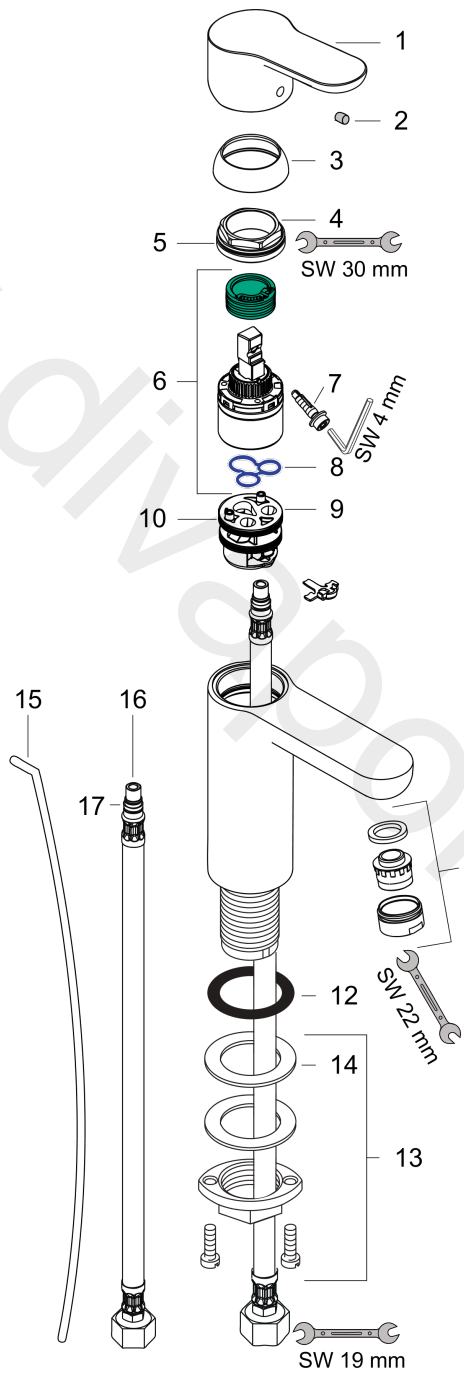

Metris Puro
Single Lever Basin Mixer DN15
 Surfaces: Article Number: **31065000**

Exploded Drawing

Year of production: **04/10 - 12/17**

Metris Puro
Single Lever Basin Mixer DN15
 Surfaces: Article Number: **31065000**

Spare part list

Year of production: **04/10 - 12/17**

Pos.	Description	Article Number	Price	PU
1	handle	95618000	-	1
2	screw cover	96338000	£ 3,30	1
3	flange	97406000	£ 20,50	1
4	nut	97209000	£ 16,10	1
5	O-Ring 32x2	98193000	£ 3,30	1
6	cartridge, assy	92730000	£ 35,00	1
7	locking screw for handle	95140000	£ 6,10	1
8	seal	95008000	£ 9,00	1
9	adapter for cartridge	98750000	£ 13,30	1
10	O-Ring 30x2	98186000	£ 3,30	1
11	aerator swivelling M24x1 (7 l/min)	95400000	£ 16,10	1
12	flat seal	98749000	£ 6,10	1
13	fixing set (Ø 32)	13961000	£ 25,00	1
14	lever collar	97548000	£ 3,30	1
15	pull rod	96657000	£ 13,30	1
16	connection hose 450 mm M8x0,75 G3/8	97206000	£ 35,00	1
17	O-ring 7x1,5	98422000	£ 3,30	1
a	fixation extension 35 mm	13898000	£ 79,00	1