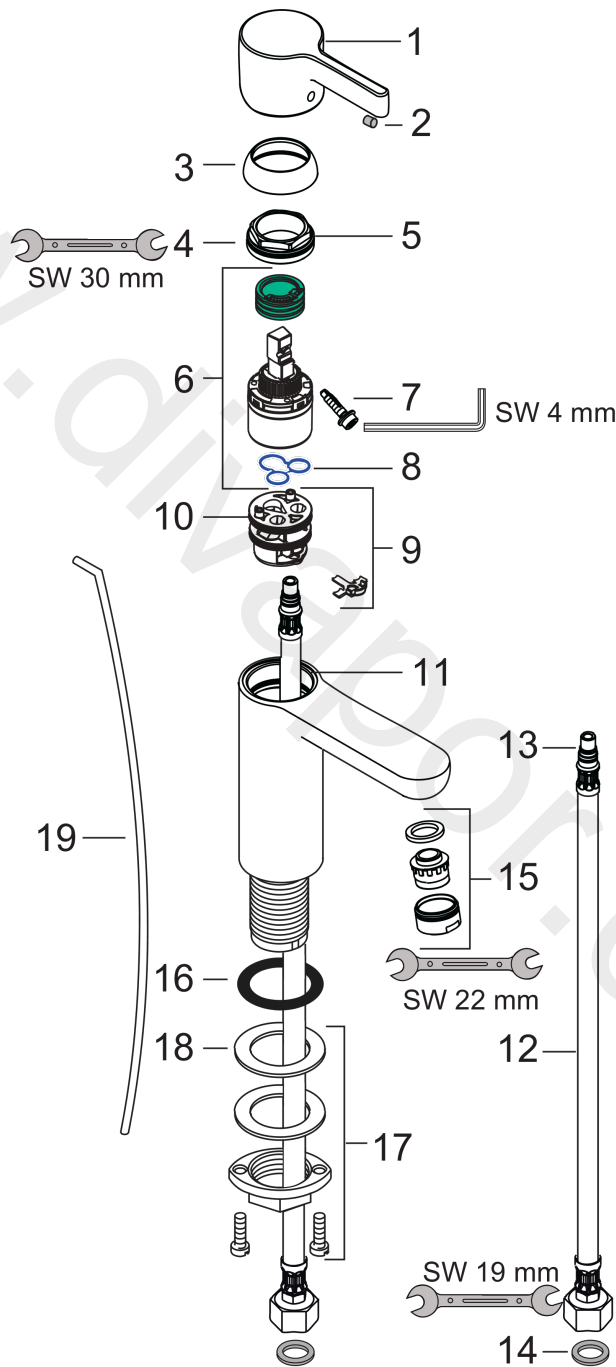

Metris S

Single lever basin mixer 100 LowFlow 3.5 l/min with pop-up waste set

Surfaces: Article Number: **31063000**

Exploded Drawing

Year of production: **03/13 - 03/17**

Metris S**Single lever basin mixer 100 LowFlow 3.5 l/min with pop-up waste set**Surfaces: Article Number: **31063000****Spare part list**Year of production: **03/13 - 03/17**

Pos.	Description	Article Number	Price	PU
1	handle	31093000	£ 43,00	1
2	screw cover	96338000	£ 3,30	1
3	flange	97406000	£ 20,50	1
4	nut	97209000	£ 16,10	1
5	O-Ring 32x2	98193000	£ 3,30	1
6	cartridge, assy	95646000	£ 96,00	1
7	locking screw for handle	95140000	£ 6,10	1
8	seal	95008000	£ 9,00	1
9	adapter for cartridge	98750000	£ 13,30	1
10	O-Ring 30x2	98186000	£ 3,30	1
11	O-ring 35x2	92604000	£ 6,10	1
12	connection hose 450 mm M8x0,75 G3/8	97206000	£ 35,00	1
13	O-ring 7x1,5	98422000	£ 3,30	1
14	sealing set	95581000	£ 6,10	1
15	aerator M24x1	98453000	£ 20,50	1
16	flat seal	98749000	£ 6,10	1
17	fixing set (Ø 32)	13961000	£ 25,00	1
18	lever collar	97548000	£ 3,30	1
19	pull rod	96657000	£ 13,30	1
a	pop up waste	94139000	£ 96,00	1
b	fixation extension 35 mm	13898000	£ 79,00	1