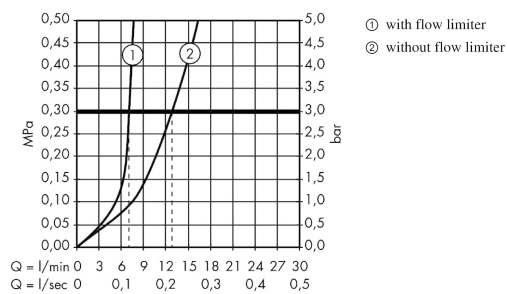

Metris S

Single lever basin mixer 100 without waste set

Finish: **Chrome** Article Number: **31060003**

Description

product features

- ComfortZone 100
- spout height: 94 mm
- handle variant: lever handle
- maximum flow rate at 3 bar: 5 l/min
- ceramic cartridge
- connection type: G ½ connections
- connection dimension: DN15

Technology

Product image

Scale drawing

Flowchart