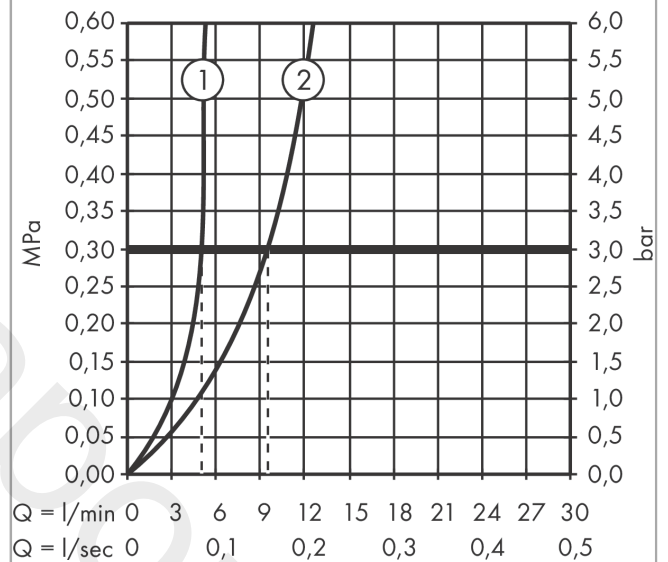

Scale drawing