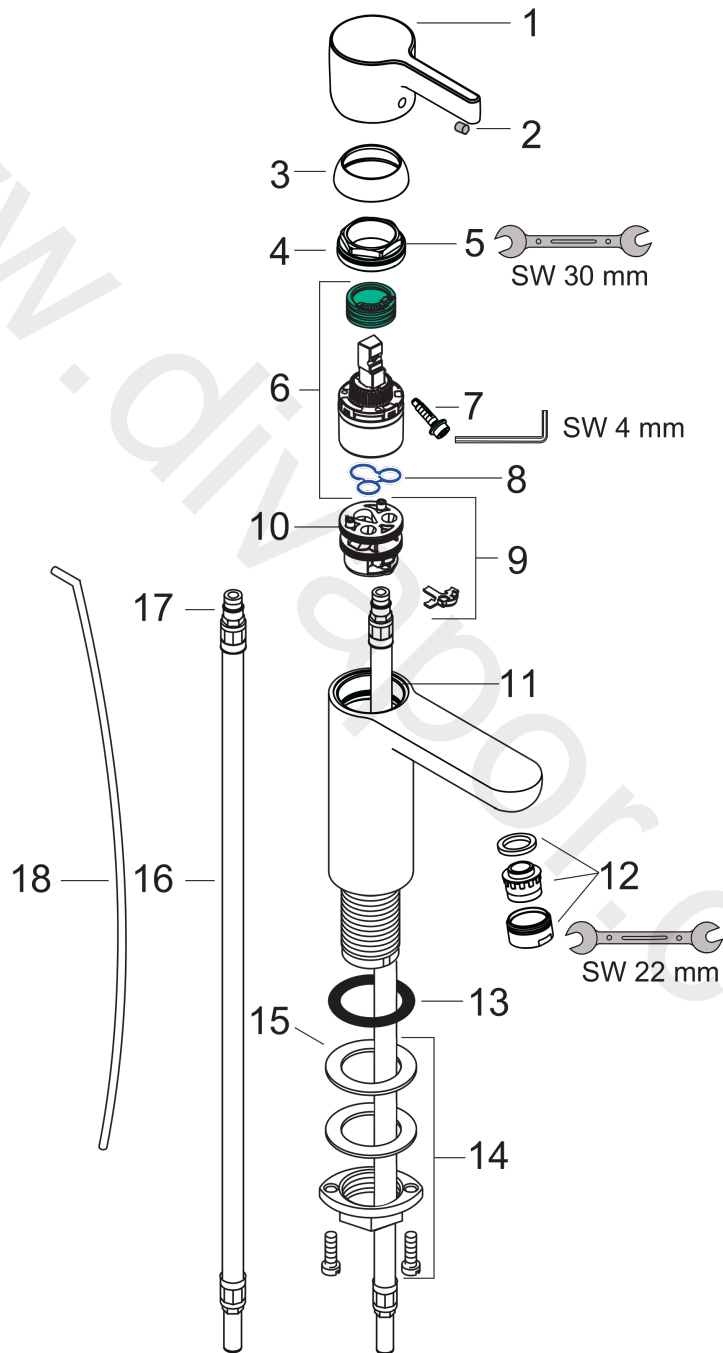

Metris S
Single lever basin mixer 100 with pop-up waste set
 Surfaces: Article Number: **31060000**

Exploded Drawing

Year of production: **05/07 - 12/09**

Metris S**Single lever basin mixer 100 with pop-up waste set**Surfaces: Article Number: **31060000****Spare part list**Year of production: **05/07 - 12/09**

Pos.	Description	Article Number	Price	PU
1	handle	31093000	£ 43,00	1
2	screw cover	96338000	£ 3,30	1
3	flange	97406000	£ 20,50	1
4	nut	97209000	£ 16,10	1
5	O-Ring 32x2	98193000	£ 3,30	1
6	cartridge, assy	92730000	£ 35,00	1
7	locking screw for handle	95140000	£ 6,10	1
8	seal	95008000	£ 9,00	1
9	adapter for cartridge	98750000	£ 13,30	1
10	O-Ring 30x2	98186000	£ 3,30	1
11	O-ring 35x2	92604000	£ 6,10	1
12	aerator M24x1 (7 l/min)	13085000	£ 13,30	1
13	flat seal	98749000	£ 6,10	1
14	fixing set (Ø 32)	13961000	£ 25,00	1
15	lever collar	97548000	£ 3,30	1
16	connection hose 450 mm M8x0,75 G3/8	97206000	£ 35,00	1
17	O-ring 7x1,5	98422000	£ 3,30	1
18	pull rod	96657000	£ 13,30	1
a	pop up waste	94139000	£ 96,00	1
b	fixation extension 35 mm	13898000	£ 79,00	1