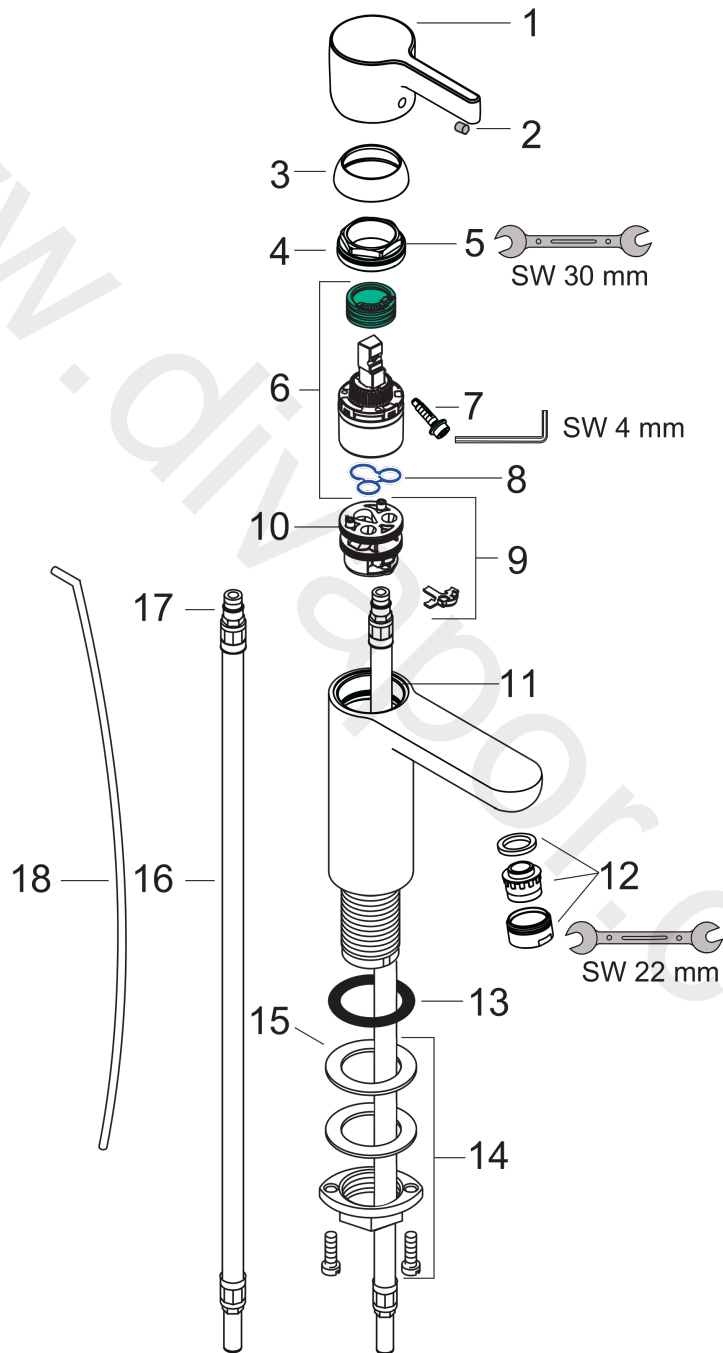

Metris S
Single lever basin mixer 100 with pop-up waste set
 Surfaces: Article Number: **31060000**

Exploded Drawing

Year of production: 04/05 - 04/07

Metris S**Single lever basin mixer 100 with pop-up waste set**Surfaces: Article Number: **31060000****Spare part list**Year of production: **04/05 - 04/07**

Pos.	Description	Article Number	Price	PU
1	handle	31093000	£ 43,00	1
2	screw cover	96338000	£ 3,30	1
3	flange	97406000	£ 20,50	1
4	nut	97209000	£ 16,10	1
5	O-Ring 32x2	98193000	£ 3,30	1
6	cartridge, assy	92730000	£ 35,00	1
7	locking screw for handle	96059000	£ 9,00	1
8	seal	95008000	£ 9,00	1
9	adapter for cartridge	98750000	£ 13,30	1
10	O-Ring 30x2	98186000	£ 3,30	1
11	O-ring 35x2	92604000	£ 6,10	1
12	aerator M24x1 (7 l/min)	13085000	£ 13,30	1
13	flat seal	98749000	£ 6,10	1
14	fixing set (Ø 32)	13961000	£ 25,00	1
15	lever collar	97548000	£ 3,30	1
16	connection hose 450 mm M8x0,75 G3/8	97206000	£ 35,00	1
17	O-ring 7x1,5	98422000	£ 3,30	1
18	pull rod	96657000	£ 13,30	1
a	pop up waste	94139000	£ 96,00	1
b	fixation extension 35 mm	13898000	£ 79,00	1