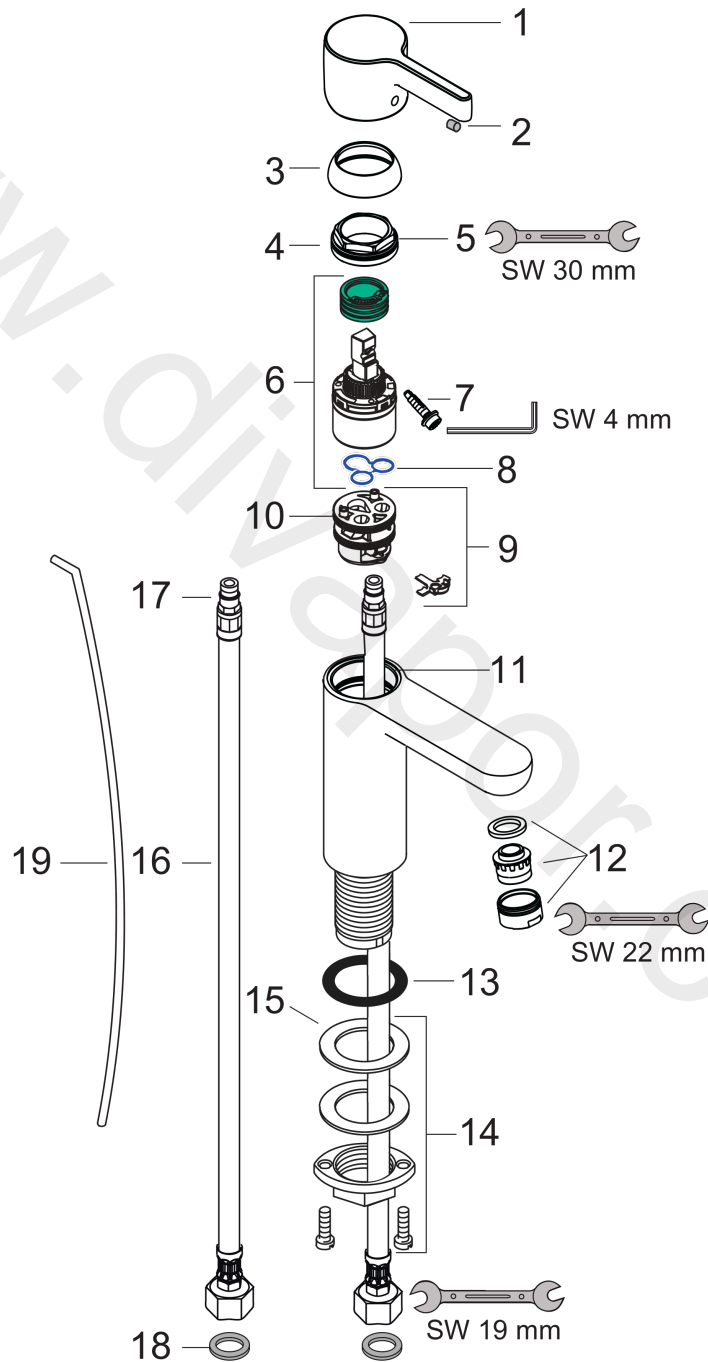

Metris S
Single lever basin mixer 100 with pop-up waste set
 Surfaces: Article Number: **31060000**

Exploded Drawing

Year of production: **10/10 - 03/17**

Metris S

Single lever basin mixer 100 with pop-up waste set

Surfaces: Article Number: **31060000**

Spare part list

Year of production: **10/10 - 03/17**

Pos.	Description	Article Number	Price	PU
1	handle	31093000	£ 43,00	1
2	screw cover	96338000	£ 3,30	1
3	flange	97406000	£ 20,50	1
4	nut	97209000	£ 16,10	1
5	O-Ring 32x2	98193000	£ 3,30	1
6	cartridge, assy	92730000	£ 35,00	1
7	locking screw for handle	95140000	£ 6,10	1
8	seal	95008000	£ 9,00	1
9	adapter for cartridge	98750000	£ 13,30	1
10	O-Ring 30x2	98186000	£ 3,30	1
11	O-ring 35x2	92604000	£ 6,10	1
12	aerator M24x1 (5 l/min)	13185000	£ 22,30	1
13	flat seal	98749000	£ 6,10	1
14	fixing set (Ø 32)	13961000	£ 25,00	1
15	lever collar	97548000	£ 3,30	1
16	connection hose 450 mm M8x0,75 G3/8	97206000	£ 35,00	1
17	O-ring 7x1,5	98422000	£ 3,30	1
18	sealing set	95581000	£ 6,10	1
19	pull rod	96657000	£ 13,30	1
a	pop up waste	94139000	£ 96,00	1
b	fixation extension 35 mm	13898000	£ 79,00	1
c	aerator M24x1 (3,5 l/min)	92508000	£ 20,50	1
d	aerator M24x1 (4,5 l/min)	92877000	£ 20,50	1
e	aerator swivelling M24x1 (5 l/min)	95928000	£ 35,00	1