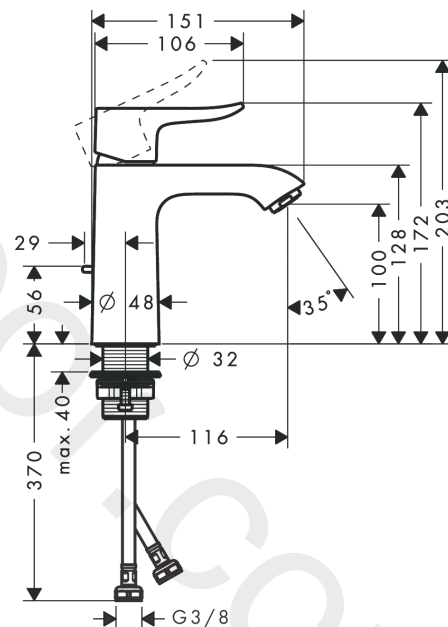

Metris

Single lever basin mixer 110 without waste set Finland

Finish: **Chrome** Article Number: **31045000**

Description

product features

- ComfortZone 110
- projection: 116 mm
- spout height: 100 mm
- handle variant: lever handle
- spray type: normal spray
- maximum flow rate at 3 bar: 5 l/min
- ceramic cartridge
- temperature limitation adjustable
- suitable for continuous flow water heaters
- connection type: G 3/8 connections
- connection dimension: DN15
- EU taxonomy: max. 6 l/min - Substantial Contribution (SC) possible

Technology

Certificates / Sustainability

Product image

Scale drawing

Flowchart

Metris
Single lever basin mixer 110 without waste set Finland
 Finish: **Chrome** Article Number: **31045000**

Exploded Drawing

Year of production: >09/20

Metris

Single lever basin mixer 110 without waste set Finland

Finish: **Chrome** Article Number: **31045000**

Spare part list

Year of production: >09/20

Pos.	Description	Article Number	Price	PU
1	handle	95519000	£ 43,00	1
2	screw cover	96338000	£ 3,30	1
3	flange	97406000	£ 20,50	1
4	nut	97209000	£ 16,10	1
5	O-Ring 32x2	98193000	£ 3,30	1
6	cartridge, assy	92730000	£ 35,00	1
7	locking screw for handle	95140000	£ 6,10	1
8	seal	95008000	£ 9,00	1
9	adapter for cartridge	98750000	£ 13,30	1
10	O-Ring 30x2	98186000	£ 3,30	1
11	aerator M24x1 (5 l/min)	13185000	£ 22,30	1
12	flat seal	98749000	£ 6,10	1
13	fixing set (Ø 32)	13961000	£ 25,00	1
14	lever collar	97548000	£ 3,30	1
15	connection hose 450 mm M8x0,75 G3/8	97206000	£ 35,00	1
16	O-ring 7x1,5	98422000	£ 3,30	1
a	fixation extension 35 mm	13898000	£ 79,00	1