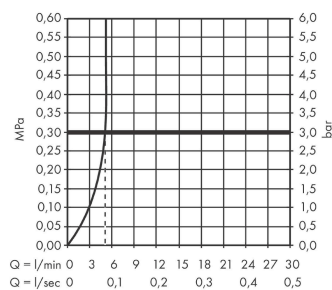

Metris

Single lever basin mixer 110 without waste set Finland

Finish: **Chrome** Article Number: **31045000**

Description

product features

- ComfortZone 110
- projection: 116 mm
- spout height: 100 mm
- handle variant: lever handle
- spray type: normal spray
- maximum flow rate at 3 bar: 5 l/min
- ceramic cartridge
- temperature limitation adjustable
- suitable for continuous flow water heaters
- connection type: G 3/8 connections
- connection dimension: DN15
- EU taxonomy: max. 6 l/min - Substantial Contribution (SC) possible

Technology

Certificates / Sustainability

Product image

Scale drawing

Flowchart

Metris
Single lever basin mixer 110 without waste set Finland
 Finish: **Chrome** Article Number: **31045000**

Exploded Drawing