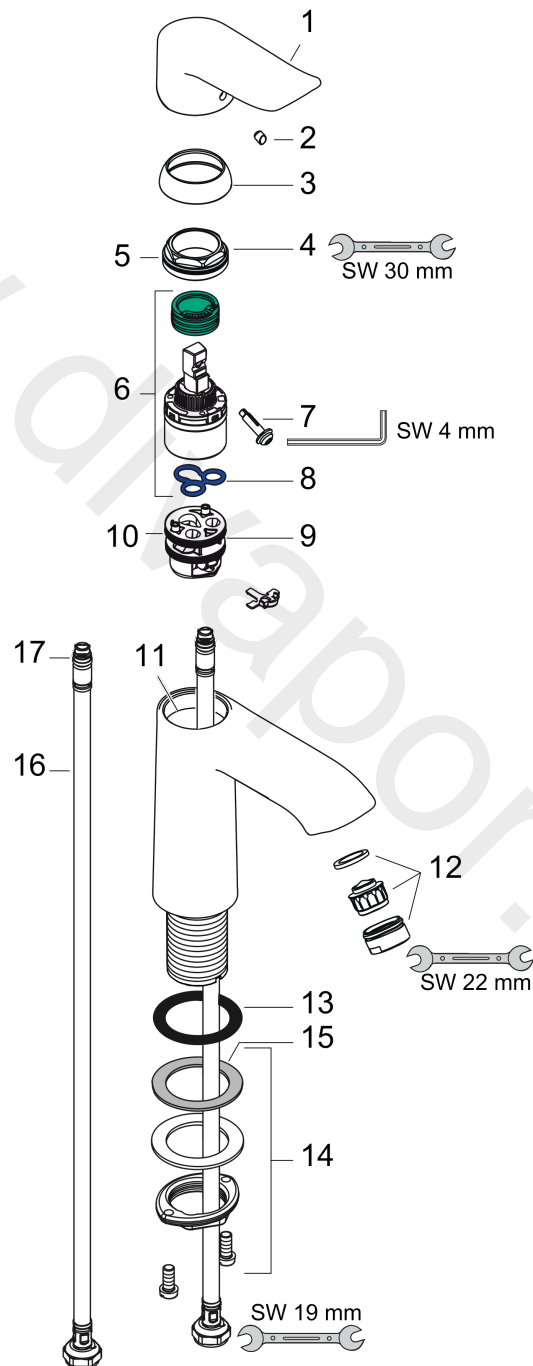

Metris

Single lever basin mixer 110 without waste set Finland

Finish: **Chrome** Article Number: **31045000**

Description

product features

- ComfortZone 110
- projection: 116 mm
- spout height: 100 mm
- handle variant: lever handle
- spray type: normal spray
- maximum flow rate at 3 bar: 5 l/min
- ceramic cartridge
- temperature limitation adjustable
- suitable for continuous flow water heaters
- connection type: G 3/8 connections
- connection dimension: DN15
- EU taxonomy: max. 6 l/min - Substantial Contribution (SC) possible

Technology

Certificates / Sustainability

Product image

Scale drawing

Flowchart

Metris
Single lever basin mixer 110 without waste set Finland
 Finish: **Chrome** Article Number: **31045000**

Exploded Drawing

Year of production: >09/20

Metris

Single lever basin mixer 110 without waste set Finland

Finish: **Chrome** Article Number: **31045000**

Spare part list

Year of production: >09/20

Pos.	Description	Article Number	Price	PU
1	handle	95519000	£ 43,00	1
2	screw cover	96338000	£ 3,30	1
3	flange	97406000	£ 20,50	1
4	nut	97209000	£ 16,10	1
5	O-Ring 32x2	98193000	£ 3,30	1
6	cartridge, assy	92730000	£ 35,00	1
7	locking screw for handle	95140000	£ 6,10	1
8	seal	95008000	£ 9,00	1
9	adapter for cartridge	98750000	£ 13,30	1
10	O-Ring 30x2	98186000	£ 3,30	1
11	aerator M24x1 (5 l/min)	13185000	£ 22,30	1
12	flat seal	98749000	£ 6,10	1
13	fixing set (Ø 32)	13961000	£ 25,00	1
14	lever collar	97548000	£ 3,30	1
15	connection hose 450 mm M8x0,75 G3/8	97206000	£ 35,00	1
16	O-ring 7x1,5	98422000	£ 3,30	1
a	fixation extension 35 mm	13898000	£ 79,00	1