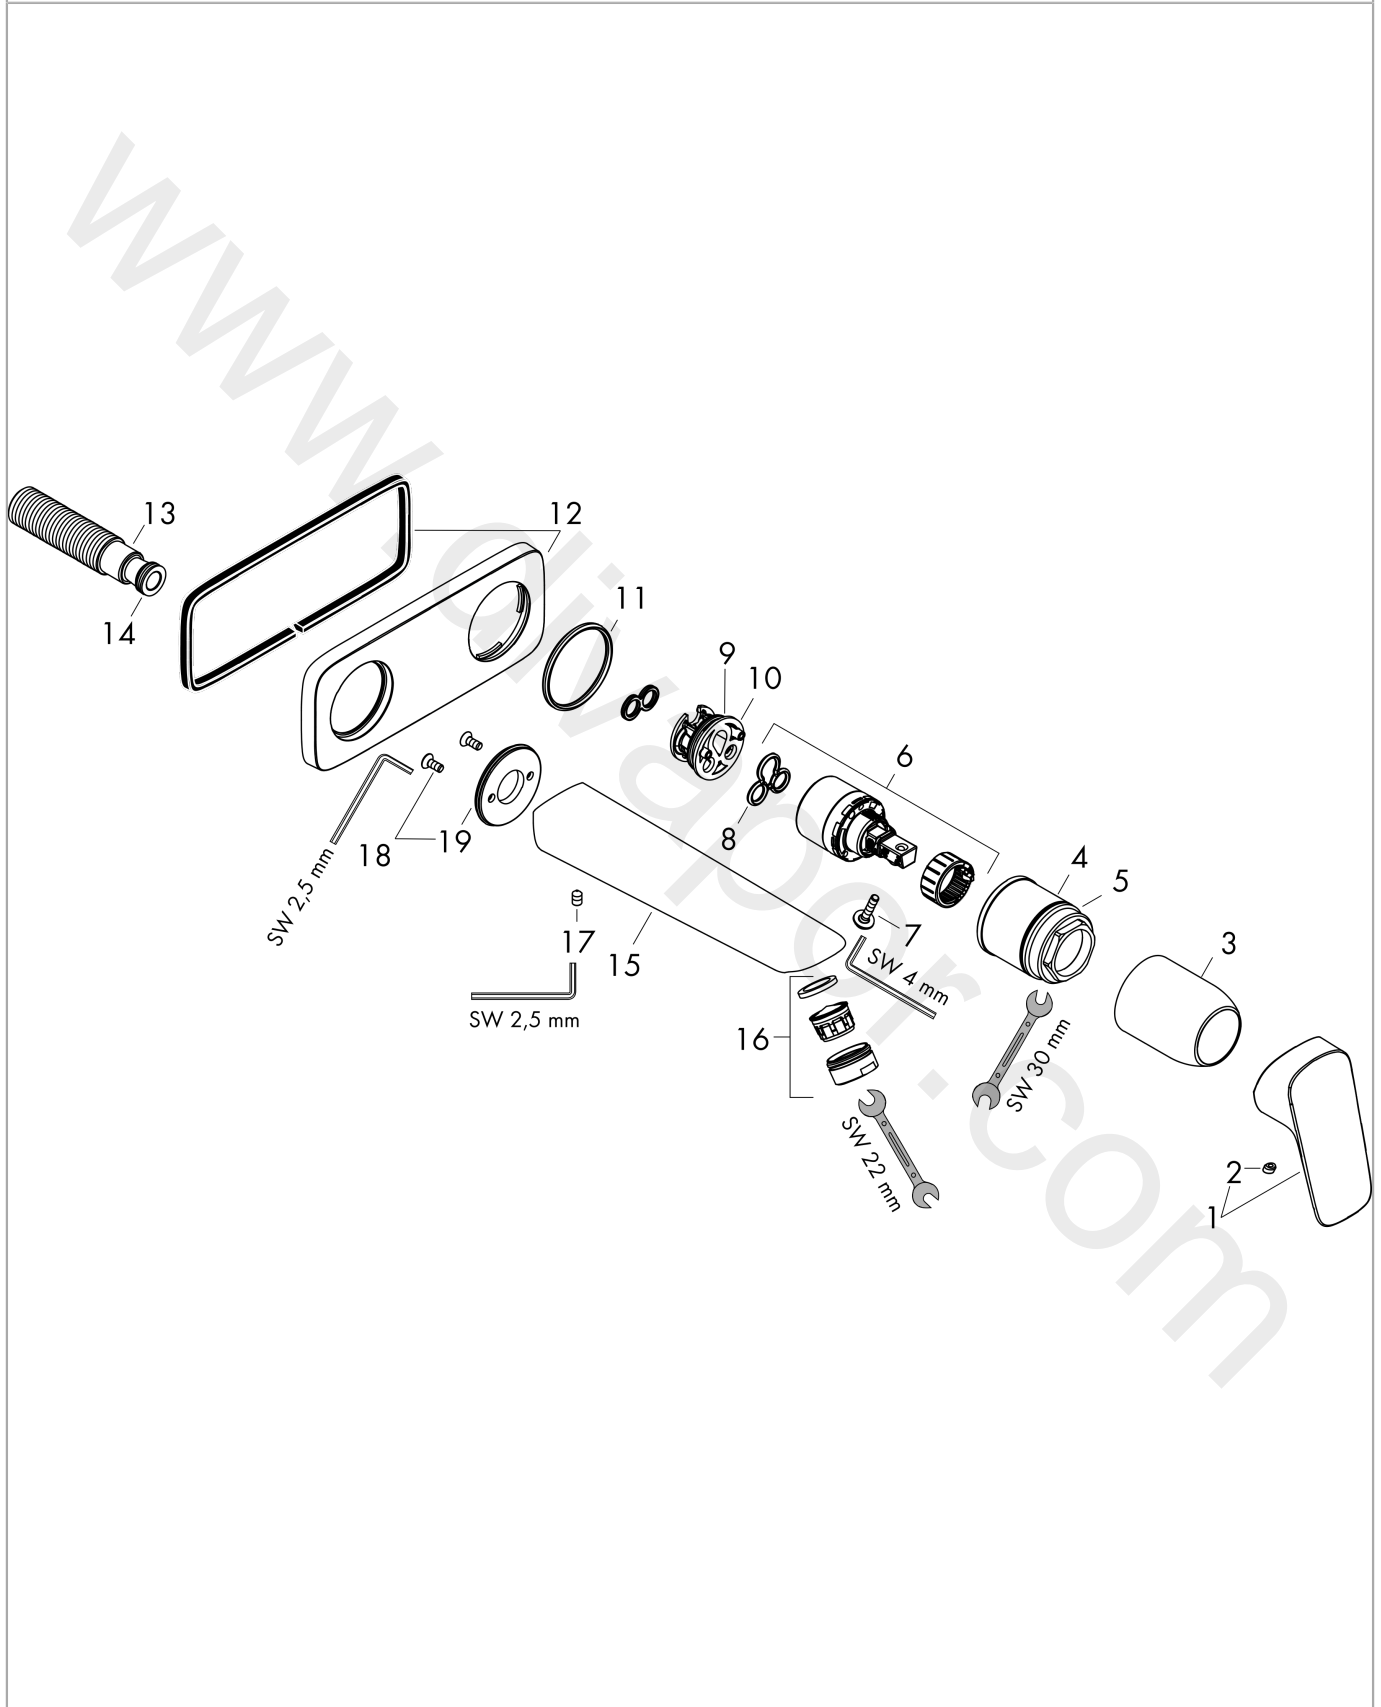

Metris S

Single lever basin mixer for concealed installation wall-mounted with spout 22,5 cm 3 ticks

Finish: **Chrome** Article Number: **31037009**

Description

product features

- consists of: single lever basin mixer for concealed installation wall-mounted, waste set
- projection: 225 mm
- handle variant: lever handle
- maximum flow rate at 3 bar: 1,9 l/min
- ceramic cartridge
- temperature limitation adjustable
- non-closing waste set
- material waste set: metal
- connection type: basic set
- connection dimension: DN15
- handle can be positioned on the right or left

Technology

Product image

Scale drawing

Flowchart

Metris S

Single lever basin mixer for concealed installation wall-mounted with spout 22,5 cm 3 ticks

Finish: **Chrome** Article Number: **31037009**

Installation examples

Metris S

Single lever basin mixer for concealed installation wall-mounted with spout 22,5 cm 3 ticks

Finish: **Chrome** Article Number: **31037009**

Exploded Drawing

Year of production: >04/20

Metris S

Single lever basin mixer for concealed installation wall-mounted with spout 22,5 cm 3 ticks

Finish: **Chrome** Article Number: **31037009**

Spare part list

Year of production: >04/20

Pos.	Description	Article Number	Price	PU
1	handle	31093000	£ 43,00	1
2	screw cover	96338000	£ 3,30	1
3	sleeve	98790000	£ 35,00	1
4	nut	95622000	£ 43,00	1
5	O-ring 39x1,5	98400000	£ 3,30	1
6	cartridge, assy	95646000	£ 96,00	1
7	locking screw for handle	95140000	£ 6,10	1
8	seal	95008000	£ 9,00	1
9	adapter for cartridge	95779000	£ 16,10	1
10	O-ring 26x2	98147000	£ 3,30	1
11	O-ring 43x3	98418000	£ 3,30	1
12	escutcheon	95641000	£ 64,00	1
13	connecting thread G½	95626000	£ 43,00	1
14	O-ring 13x2	98128000	£ 3,30	1
15	spout 220 mm	95640000	£ 224,00	1
16	aerator M24x1 (1,9 l/min)	92300000	£ 35,00	1
17	hollow set screw M5x6	94810000	£ 6,10	1
18	escutcheon	95642000	£ 16,10	1
19	O-Ring 30x2	98186000	£ 3,30	1
a	waste	50001000	£ 71,00	1