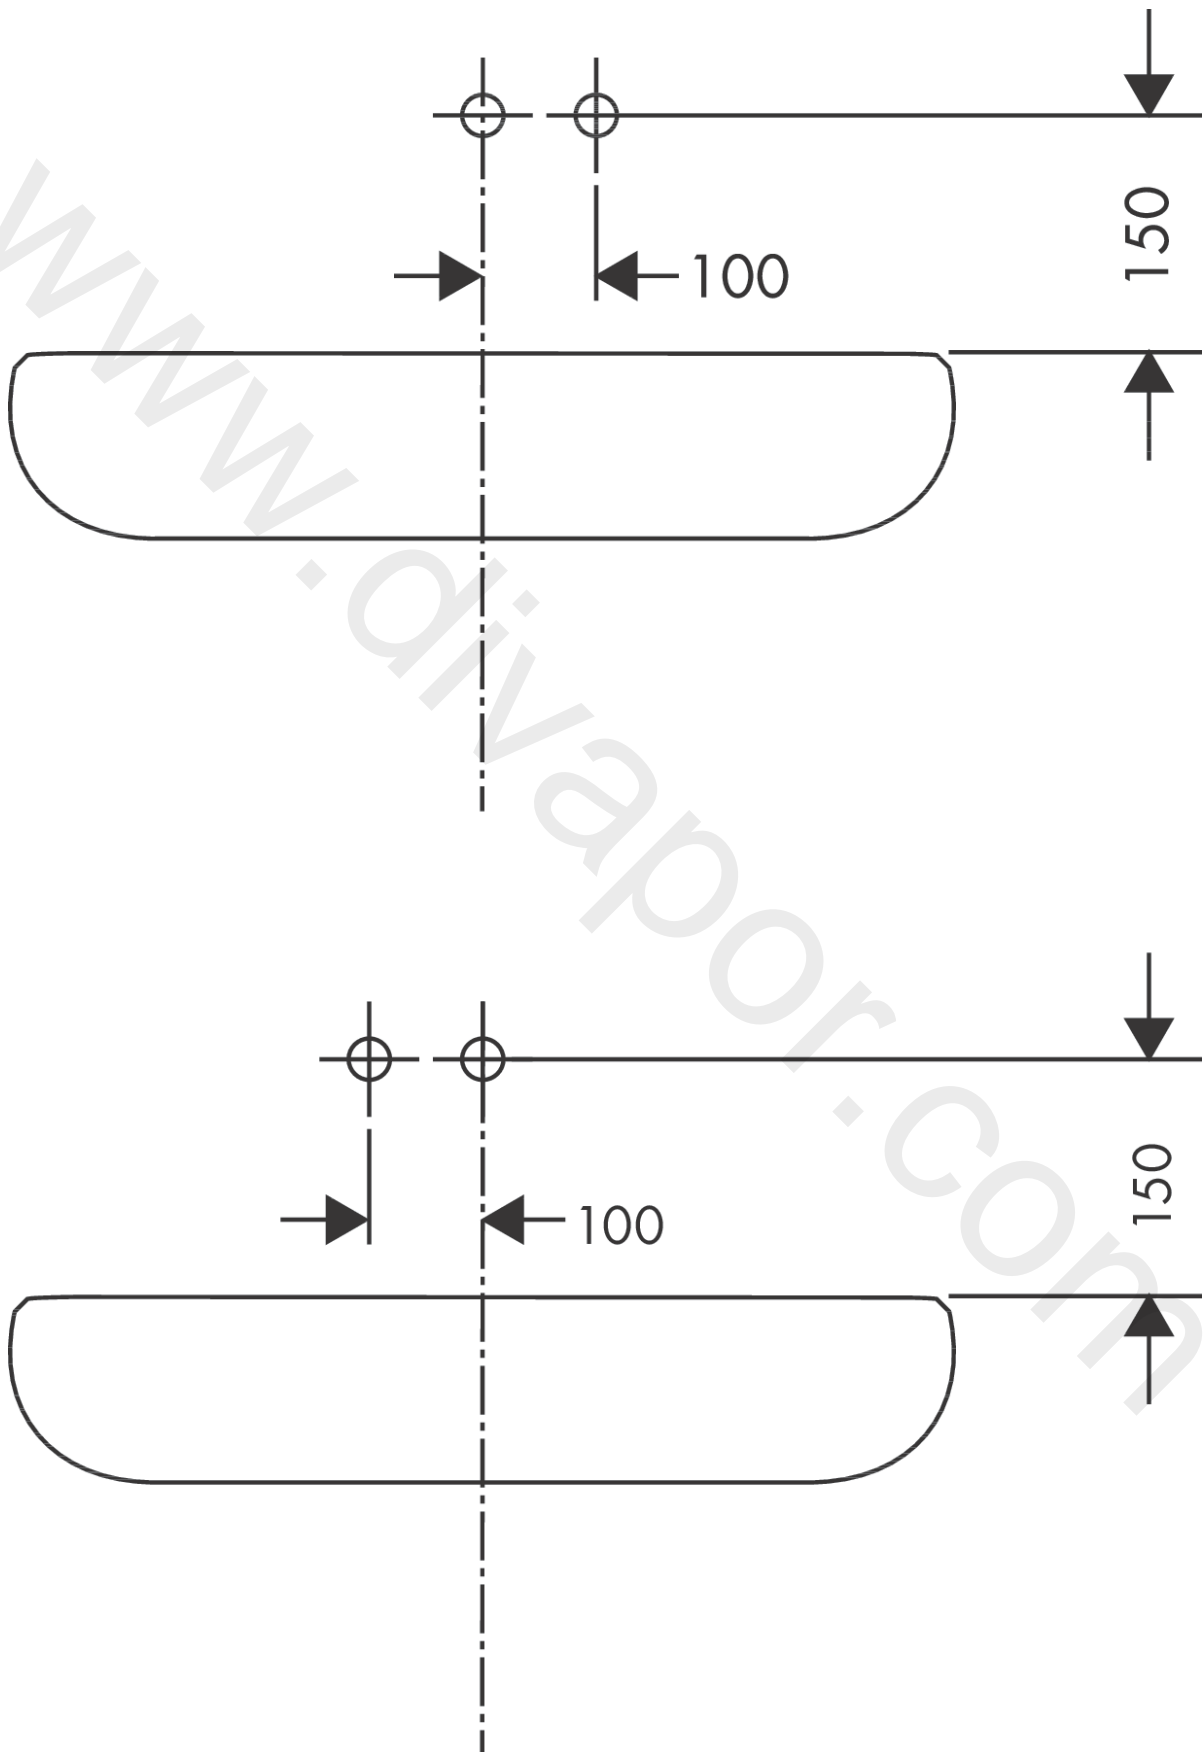

Metris S

Single lever basin mixer for concealed installation wall-mounted with spout 22,5 cm 3 ticks

Finish: **Chrome** Article Number: **31037009**

Description

product features

- consists of: single lever basin mixer for concealed installation wall-mounted, waste set
- projection: 225 mm
- handle variant: lever handle
- maximum flow rate at 3 bar: 1,9 l/min
- ceramic cartridge
- temperature limitation adjustable
- non-closing waste set
- material waste set: metal
- connection type: basic set
- connection dimension: DN15
- handle can be positioned on the right or left

Technology

Product image

Scale drawing

Flowchart

Metris S

Single lever basin mixer for concealed installation wall-mounted with spout 22,5 cm 3 ticks

Finish: **Chrome** Article Number: **31037009**

Installation examples

Metris S

Single lever basin mixer for concealed installation wall-mounted with spout 22,5 cm 3 ticks

Finish: **Chrome** Article Number: **31037009**

Exploded Drawing

Year of production: >04/20

Metris S

Single lever basin mixer for concealed installation wall-mounted with spout 22,5 cm 3 ticks

Finish: **Chrome** Article Number: **31037009**

Spare part list

Year of production: >04/20

Pos.	Description	Article Number	Price	PU
1	handle	31093000	£ 43,00	1
2	screw cover	96338000	£ 3,30	1
3	sleeve	98790000	£ 35,00	1
4	nut	95622000	£ 43,00	1
5	O-ring 39x1,5	98400000	£ 3,30	1
6	cartridge, assy	95646000	£ 96,00	1
7	locking screw for handle	95140000	£ 6,10	1
8	seal	95008000	£ 9,00	1
9	adapter for cartridge	95779000	£ 16,10	1
10	O-ring 26x2	98147000	£ 3,30	1
11	O-ring 43x3	98418000	£ 3,30	1
12	escutcheon	95641000	£ 64,00	1
13	connecting thread G½	95626000	£ 43,00	1
14	O-ring 13x2	98128000	£ 3,30	1
15	spout 220 mm	95640000	£ 224,00	1
16	aerator M24x1 (1,9 l/min)	92300000	£ 35,00	1
17	hollow set screw M5x6	94810000	£ 6,10	1
18	escutcheon	95642000	£ 16,10	1
19	O-Ring 30x2	98186000	£ 3,30	1
a	waste	50001000	£ 71,00	1