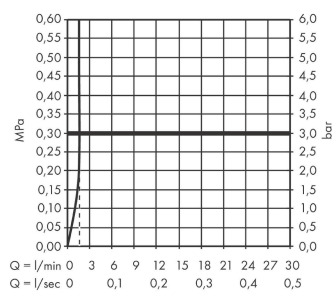

Metris S

Single lever basin mixer for concealed installation wall-mounted with spout 22,5 cm 3 ticks

Finish: **Chrome** Article Number: **31037009**

Description

product features

- consists of: single lever basin mixer for concealed installation wall-mounted, waste set
- projection: 225 mm
- handle variant: lever handle
- maximum flow rate at 3 bar: 1,9 l/min
- ceramic cartridge
- temperature limitation adjustable
- non-closing waste set
- material waste set: metal
- connection type: basic set
- connection dimension: DN15
- handle can be positioned on the right or left

Technology

Product image

Scale drawing

Flowchart

Metris S

Single lever basin mixer for concealed installation wall-mounted with spout 22,5 cm 3 ticks

Finish: **Chrome** Article Number: **31037009**

Installation examples

Finish: **Chrome** Article Number: **31037009**

Spare part list

Year of production: >04/20

Pos.	Description	Article Number	Price	PU
1	handle	31093000	£ 43,00	1
2	screw cover	96338000	£ 3,30	1
3	sleeve	98790000	£ 35,00	1
4	nut	95622000	£ 43,00	1
5	O-ring 39x1,5	98400000	£ 3,30	1
6	cartridge, assy	95646000	£ 96,00	1
7	locking screw for handle	95140000	£ 6,10	1
8	seal	95008000	£ 9,00	1
9	adapter for cartridge	95779000	£ 16,10	1
10	O-ring 26x2	98147000	£ 3,30	1
11	O-ring 43x3	98418000	£ 3,30	1
12	escutcheon	95641000	£ 64,00	1
13	connecting thread G½	95626000	£ 43,00	1
14	O-ring 13x2	98128000	£ 3,30	1
15	spout 220 mm	95640000	£ 224,00	1
16	aerator M24x1 (1,9 l/min)	92300000	£ 35,00	1
17	hollow set screw M5x6	94810000	£ 6,10	1
18	escutcheon	95642000	£ 16,10	1
19	O-Ring 30x2	98186000	£ 3,30	1
a	waste	50001000	£ 71,00	1