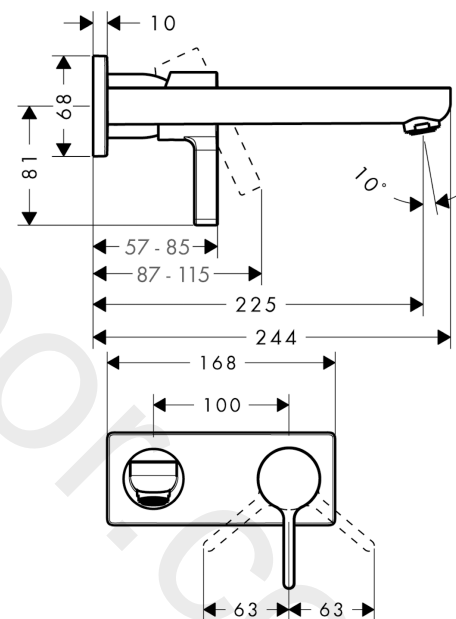

Metris S

Single lever basin mixer for concealed installation wall-mounted with spout 22,5 cm 3 ticks

Finish: **Chrome** Article Number: **31037009**

Description

product features

- consists of: single lever basin mixer for concealed installation wall-mounted, waste set
- projection: 225 mm
- handle variant: lever handle
- maximum flow rate at 3 bar: 1,9 l/min
- ceramic cartridge
- temperature limitation adjustable
- non-closing waste set
- material waste set: metal
- connection type: basic set
- connection dimension: DN15
- handle can be positioned on the right or left

Technology

Product image

Scale drawing

Flowchart

Metris S

Single lever basin mixer for concealed installation wall-mounted with spout 22,5 cm 3 ticks

Finish: **Chrome** Article Number: **31037009**

Installation examples

Metris S

Single lever basin mixer for concealed installation wall-mounted with spout 22,5 cm 3 ticks

Finish: **Chrome** Article Number: **31037009**

Exploded Drawing

Year of production: >04/20

Metris S

Single lever basin mixer for concealed installation wall-mounted with spout 22,5 cm 3 ticks

Finish: **Chrome** Article Number: **31037009**

Spare part list

Year of production: >04/20

Pos.	Description	Article Number	Price	PU
1	handle	31093000	£ 43,00	1
2	screw cover	96338000	£ 3,30	1
3	sleeve	98790000	£ 35,00	1
4	nut	95622000	£ 43,00	1
5	O-ring 39x1,5	98400000	£ 3,30	1
6	cartridge, assy	95646000	£ 96,00	1
7	locking screw for handle	95140000	£ 6,10	1
8	seal	95008000	£ 9,00	1
9	adapter for cartridge	95779000	£ 16,10	1
10	O-ring 26x2	98147000	£ 3,30	1
11	O-ring 43x3	98418000	£ 3,30	1
12	escutcheon	95641000	£ 64,00	1
13	connecting thread G½	95626000	£ 43,00	1
14	O-ring 13x2	98128000	£ 3,30	1
15	spout 220 mm	95640000	£ 224,00	1
16	aerator M24x1 (1,9 l/min)	92300000	£ 35,00	1
17	hollow set screw M5x6	94810000	£ 6,10	1
18	escutcheon	95642000	£ 16,10	1
19	O-Ring 30x2	98186000	£ 3,30	1
a	waste	50001000	£ 71,00	1