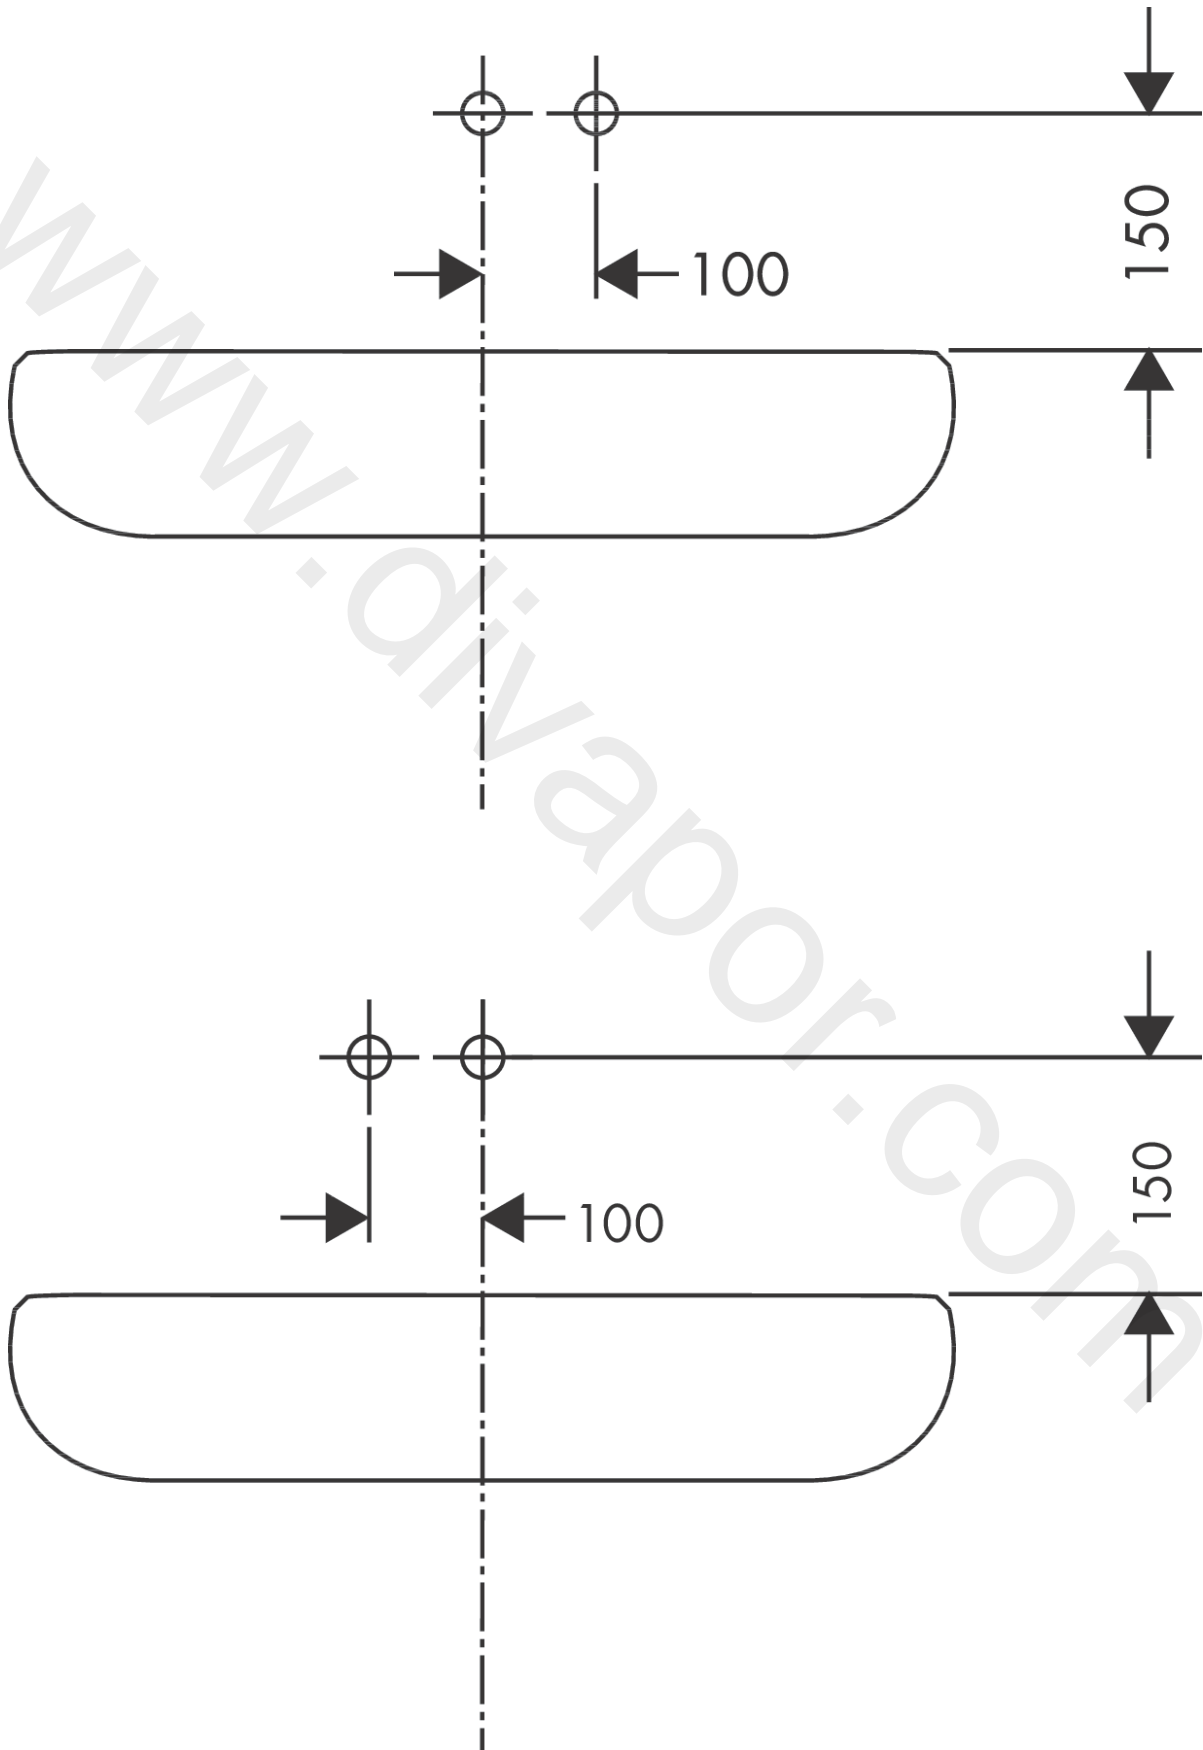

Metris S

Single lever basin mixer for concealed installation wall-mounted with spout 22,5 cm 2 ticks

Finish: **Chrome** Article Number: **31036009**

Description

product features

- consists of: single lever basin mixer for concealed installation wall-mounted, waste set
- projection: 225 mm
- handle variant: lever handle
- spray type: normal spray
- maximum flow rate at 3 bar: 3,8 l/min
- ceramic cartridge
- temperature limitation adjustable
- non-closing waste set
- material waste set: metal
- connection type: basic set
- connection dimension: DN15
- handle can be positioned on the right or left

Technology

Product image

Scale drawing

Flowchart

Metris S

Single lever basin mixer for concealed installation wall-mounted with spout 22,5 cm 2 ticks

Finish: **Chrome** Article Number: **31036009**

Installation examples

Metris S

Single lever basin mixer for concealed installation wall-mounted with spout 22,5 cm 2 ticks

Finish: **Chrome** Article Number: **31036009**

Exploded Drawing

Year of production: >04/20

Metris S**Single lever basin mixer for concealed installation wall-mounted with spout 22,5 cm 2 ticks**Finish: **Chrome** Article Number: **31036009****Spare part list**

Year of production: >04/20

Pos.	Description	Article Number	Price	PU
1	handle	31093000	£ 43,00	1
2	screw cover	96338000	£ 3,30	1
3	sleeve	98790000	£ 35,00	1
4	nut	95622000	£ 43,00	1
5	O-ring 39x1,5	98400000	£ 3,30	1
6	cartridge, assy	95646000	£ 96,00	1
7	locking screw for handle	95140000	£ 6,10	1
8	seal	95008000	£ 9,00	1
9	adapter for cartridge	95779000	£ 16,10	1
10	O-ring 26x2	98147000	£ 3,30	1
11	O-ring 43x3	98418000	£ 3,30	1
12	escutcheon	95641000	£ 64,00	1
13	connecting thread G½	95626000	£ 43,00	1
14	O-ring 13x2	98128000	£ 3,30	1
15	spout 165 mm	95639000	£ 173,00	1
16	aerator M24x1 (1,9 l/min)	92300000	£ 35,00	1
17	hollow set screw M5x6	94810000	£ 6,10	1
18	escutcheon	95642000	£ 16,10	1
19	O-Ring 30x2	98186000	£ 3,30	1
a	waste	50001000	£ 71,00	1