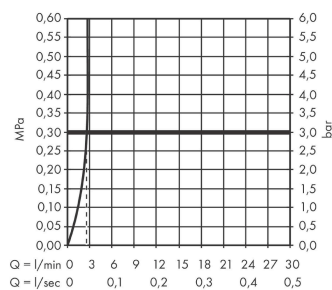

Metris S

Single lever basin mixer for concealed installation wall-mounted with spout 22,5 cm 2 ticks

Finish: **Chrome** Article Number: **31036009**

Description

product features

- consists of: single lever basin mixer for concealed installation wall-mounted, waste set
- projection: 225 mm
- handle variant: lever handle
- spray type: normal spray
- maximum flow rate at 3 bar: 3,8 l/min
- ceramic cartridge
- temperature limitation adjustable
- non-closing waste set
- material waste set: metal
- connection type: basic set
- connection dimension: DN15
- handle can be positioned on the right or left

Technology

Product image

Scale drawing

Flowchart

Metris S

Single lever basin mixer for concealed installation wall-mounted with spout 22,5 cm 2 ticks

Finish: **Chrome** Article Number: **31036009**

Installation examples

Year of production: >04/20

Pos.	Description	Article Number	Price	PU
1	handle	31093000	£ 43,00	1
2	screw cover	96338000	£ 3,30	1
3	sleeve	98790000	£ 35,00	1
4	nut	95622000	£ 43,00	1
5	O-ring 39x1,5	98400000	£ 3,30	1
6	cartridge, assy	95646000	£ 96,00	1
7	locking screw for handle	95140000	£ 6,10	1
8	seal	95008000	£ 9,00	1
9	adapter for cartridge	95779000	£ 16,10	1
10	O-ring 26x2	98147000	£ 3,30	1
11	O-ring 43x3	98418000	£ 3,30	1
12	escutcheon	95641000	£ 64,00	1
13	connecting thread G½	95626000	£ 43,00	1
14	O-ring 13x2	98128000	£ 3,30	1
15	spout 165 mm	95639000	£ 173,00	1
16	aerator M24x1 (1,9 l/min)	92300000	£ 35,00	1
17	hollow set screw M5x6	94810000	£ 6,10	1
18	escutcheon	95642000	£ 16,10	1
19	O-Ring 30x2	98186000	£ 3,30	1
a	waste	50001000	£ 71,00	1