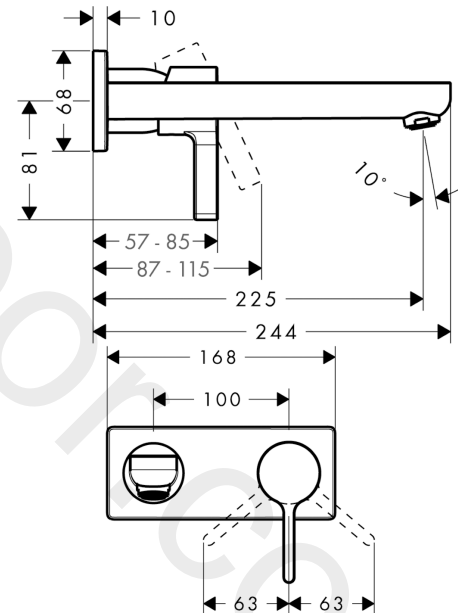

Metris S

Single lever basin mixer for concealed installation wall-mounted with spout 22,5 cm 2 ticks

Finish: **Chrome** Article Number: **31036009**

Description

product features

- consists of: single lever basin mixer for concealed installation wall-mounted, waste set
- projection: 225 mm
- handle variant: lever handle
- spray type: normal spray
- maximum flow rate at 3 bar: 3,8 l/min
- ceramic cartridge
- temperature limitation adjustable
- non-closing waste set
- material waste set: metal
- connection type: basic set
- connection dimension: DN15
- handle can be positioned on the right or left

Technology

Product image

Scale drawing

Flowchart

Metris S

Single lever basin mixer for concealed installation wall-mounted with spout 22,5 cm 2 ticks

Finish: **Chrome** Article Number: **31036009**

Installation examples

Metris S

Single lever basin mixer for concealed installation wall-mounted with spout 22,5 cm 2 ticks

Finish: **Chrome** Article Number: **31036009**

Exploded Drawing

Year of production: >04/20

Metris S**Single lever basin mixer for concealed installation wall-mounted with spout 22,5 cm 2 ticks**Finish: **Chrome** Article Number: **31036009****Spare part list**

Year of production: >04/20

Pos.	Description	Article Number	Price	PU
1	handle	31093000	£ 43,00	1
2	screw cover	96338000	£ 3,30	1
3	sleeve	98790000	£ 35,00	1
4	nut	95622000	£ 43,00	1
5	O-ring 39x1,5	98400000	£ 3,30	1
6	cartridge, assy	95646000	£ 96,00	1
7	locking screw for handle	95140000	£ 6,10	1
8	seal	95008000	£ 9,00	1
9	adapter for cartridge	95779000	£ 16,10	1
10	O-ring 26x2	98147000	£ 3,30	1
11	O-ring 43x3	98418000	£ 3,30	1
12	escutcheon	95641000	£ 64,00	1
13	connecting thread G½	95626000	£ 43,00	1
14	O-ring 13x2	98128000	£ 3,30	1
15	spout 165 mm	95639000	£ 173,00	1
16	aerator M24x1 (1,9 l/min)	92300000	£ 35,00	1
17	hollow set screw M5x6	94810000	£ 6,10	1
18	escutcheon	95642000	£ 16,10	1
19	O-Ring 30x2	98186000	£ 3,30	1
a	waste	50001000	£ 71,00	1