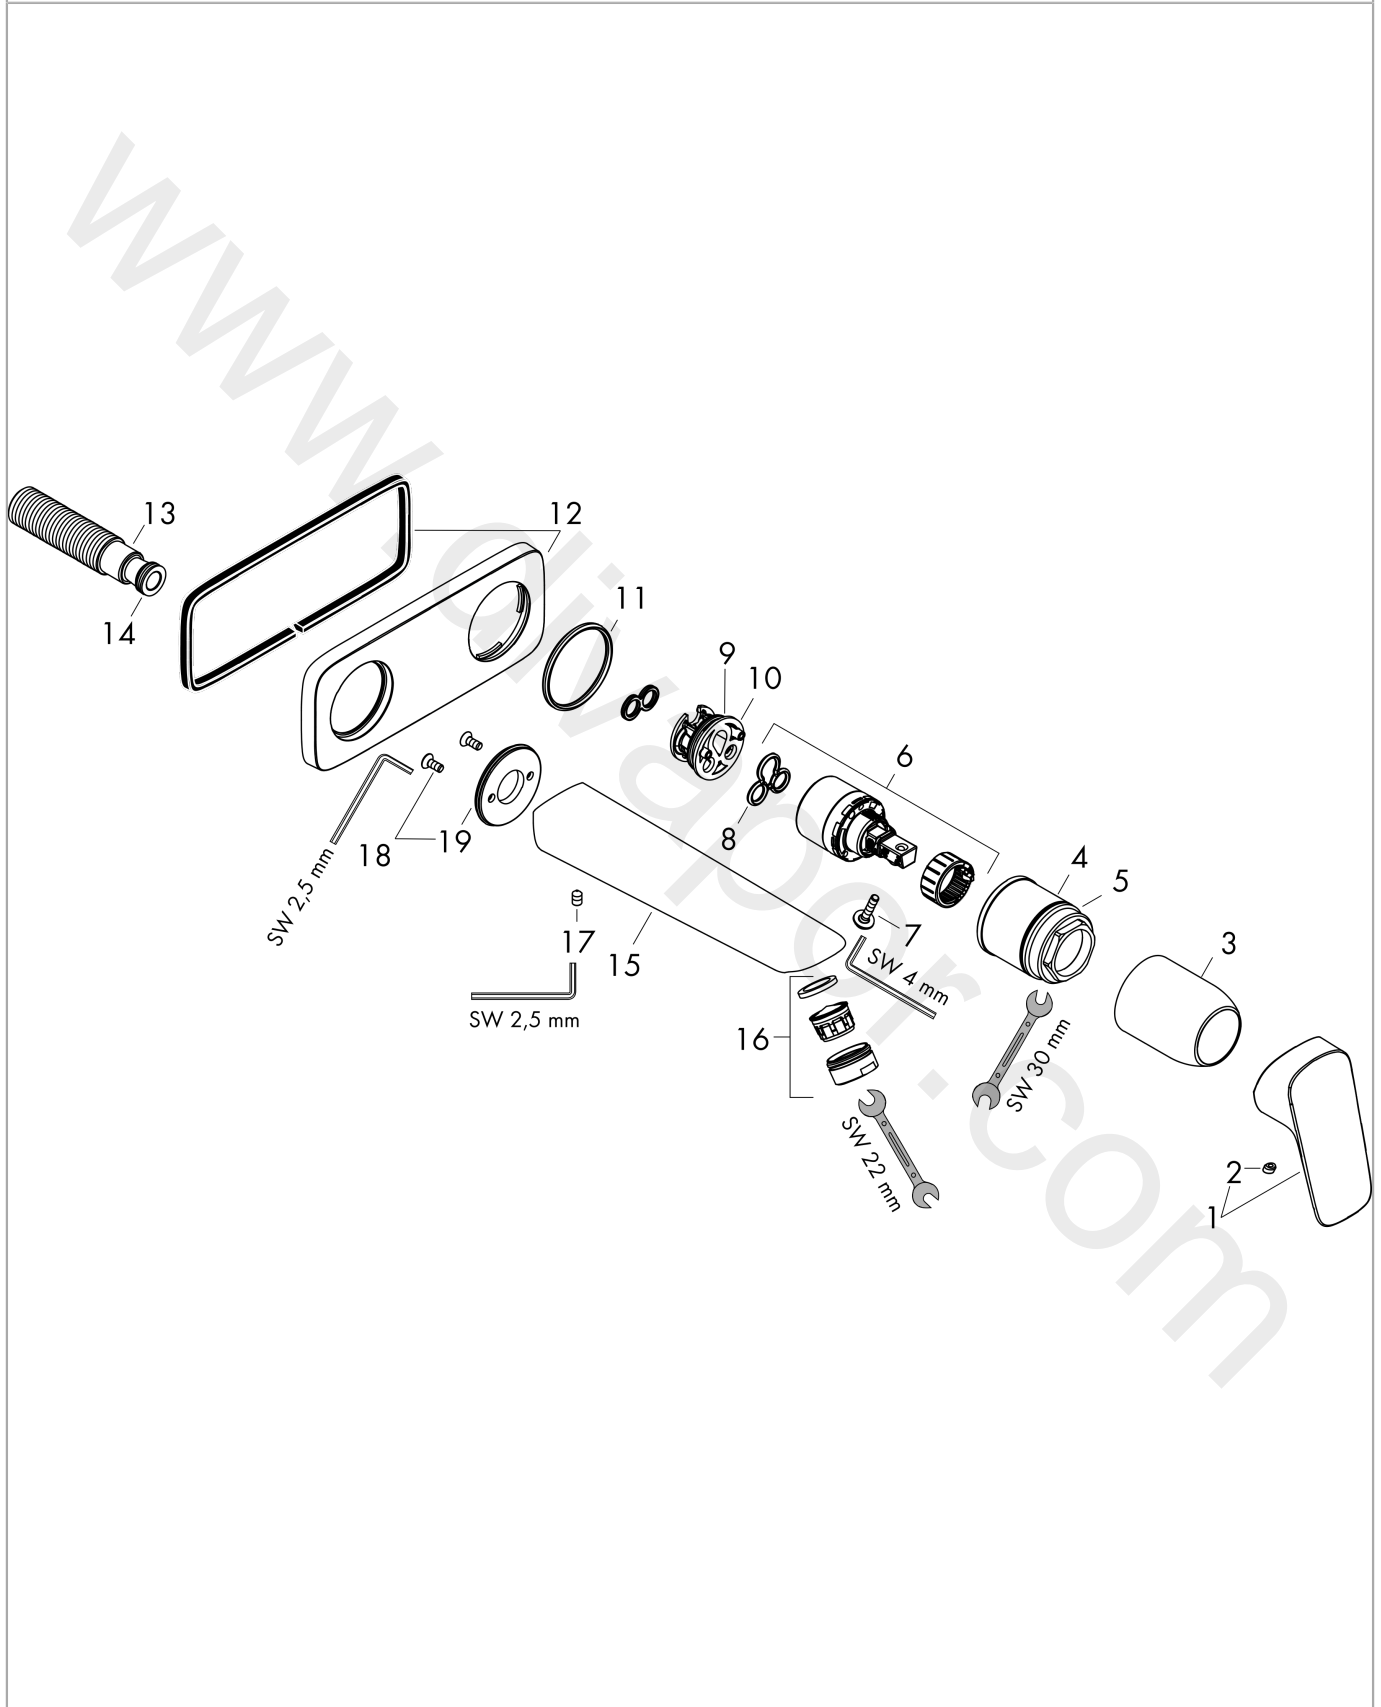

Metris S

Single lever basin mixer for concealed installation wall-mounted with spout 22,5 cm 2 ticks

Finish: **Chrome** Article Number: **31036009**

Description

product features

- consists of: single lever basin mixer for concealed installation wall-mounted, waste set
- projection: 225 mm
- handle variant: lever handle
- spray type: normal spray
- maximum flow rate at 3 bar: 3,8 l/min
- ceramic cartridge
- temperature limitation adjustable
- non-closing waste set
- material waste set: metal
- connection type: basic set
- connection dimension: DN15
- handle can be positioned on the right or left

Technology

Product image

Scale drawing

Flowchart

Metris S

Single lever basin mixer for concealed installation wall-mounted with spout 22,5 cm 2 ticks

Finish: **Chrome** Article Number: **31036009**

Installation examples

Metris S

Single lever basin mixer for concealed installation wall-mounted with spout 22,5 cm 2 ticks

Finish: **Chrome** Article Number: **31036009**

Exploded Drawing

Year of production: >04/20

Metris S**Single lever basin mixer for concealed installation wall-mounted with spout 22,5 cm 2 ticks**Finish: **Chrome** Article Number: **31036009****Spare part list**

Year of production: >04/20

Pos.	Description	Article Number	Price	PU
1	handle	31093000	£ 43,00	1
2	screw cover	96338000	£ 3,30	1
3	sleeve	98790000	£ 35,00	1
4	nut	95622000	£ 43,00	1
5	O-ring 39x1,5	98400000	£ 3,30	1
6	cartridge, assy	95646000	£ 96,00	1
7	locking screw for handle	95140000	£ 6,10	1
8	seal	95008000	£ 9,00	1
9	adapter for cartridge	95779000	£ 16,10	1
10	O-ring 26x2	98147000	£ 3,30	1
11	O-ring 43x3	98418000	£ 3,30	1
12	escutcheon	95641000	£ 64,00	1
13	connecting thread G½	95626000	£ 43,00	1
14	O-ring 13x2	98128000	£ 3,30	1
15	spout 165 mm	95639000	£ 173,00	1
16	aerator M24x1 (1,9 l/min)	92300000	£ 35,00	1
17	hollow set screw M5x6	94810000	£ 6,10	1
18	escutcheon	95642000	£ 16,10	1
19	O-Ring 30x2	98186000	£ 3,30	1
a	waste	50001000	£ 71,00	1