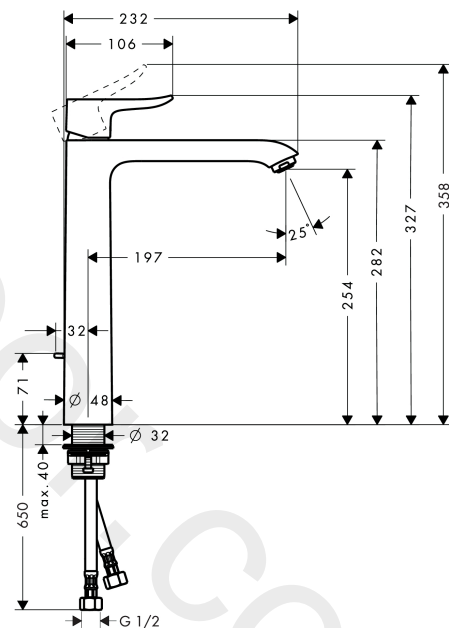

Metris

Single lever basin mixer 260 for wash bowls with pop-up waste set 3 ticks

Finish: **Chrome** Article Number: **31035009**

Description

product features

- consists of: single lever basin mixer, waste set
- ComfortZone 260
- projection: 197 mm
- spout height: 254 mm
- handle variant: lever handle
- maximum flow rate at 3 bar: 1,9 l/min
- ceramic cartridge
- temperature limitation adjustable
- pop-up waste set G 1¼
- material waste set: metal
- connection type: G ½ connections
- connection dimension: DN15

Technology

Product image

Scale drawing

Flowchart

Metris

Single lever basin mixer 260 for wash bowls with pop-up waste set 3 ticks

Finish: **Chrome** Article Number: **31035009**

Exploded Drawing

Year of production: >04/20

Metris

Single lever basin mixer 260 for wash bowls with pop-up waste set 3 ticks

Finish: **Chrome** Article Number: **31035009**

Spare part list

Year of production: >04/20

Pos.	Description	Article Number	Price	PU
1	handle	95519000	£ 43,00	1
2	screw cover	96338000	£ 3,30	1
3	flange	97406000	£ 20,50	1
4	nut	97209000	£ 16,10	1
5	O-Ring 32x2	98193000	£ 3,30	1
6	cartridge, assy	95646000	£ 96,00	1
7	locking screw for handle	95140000	£ 6,10	1
8	seal	95008000	£ 9,00	1
9	adapter for cartridge	98750000	£ 13,30	1
10	O-Ring 30x2	98186000	£ 3,30	1
11	O-ring 35x2	92604000	£ 6,10	1
12	aerator M24x1 (1,9 l/min)	92300000	£ 35,00	1
13	flat seal	98749000	£ 6,10	1
14	fixing set (Ø 32)	13961000	£ 25,00	1
15	lever collar	97548000	£ 3,30	1
16	fixation extension 35 mm	13898000	£ 79,00	1
17	connection hose 900 mm M8x0,75 G½	97489000	£ 35,00	1
18	O-ring 7x1,5	98422000	£ 3,30	1
19	pull rod	96657000	£ 13,30	1
a	pop up waste	94139000	£ 96,00	1
b	pop up waste	94139007	-	1
c	lever arm 340mm (ball-Ø12mm)	96324000	£ 25,00	1