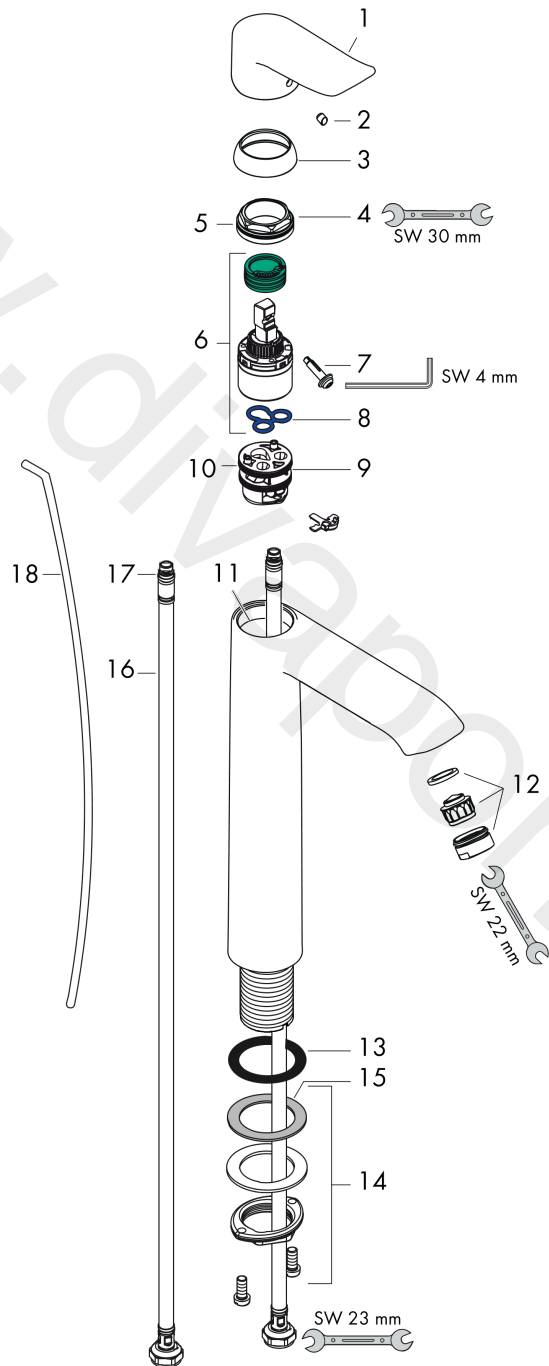

Metris

Single lever basin mixer 260 for wash bowls with pop-up waste set 3 ticks

Finish: **Chrome** Article Number: **31035009**

Description

product features

- consists of: single lever basin mixer, waste set
- ComfortZone 260
- projection: 197 mm
- spout height: 254 mm
- handle variant: lever handle
- maximum flow rate at 3 bar: 1,9 l/min
- ceramic cartridge
- temperature limitation adjustable
- pop-up waste set G 1¼
- material waste set: metal
- connection type: G ½ connections
- connection dimension: DN15

Technology

Product image

Scale drawing

Flowchart

Metris

Single lever basin mixer 260 for wash bowls with pop-up waste set 3 ticks

Finish: **Chrome** Article Number: **31035009**

Exploded Drawing

Year of production: >04/20

Metris

Single lever basin mixer 260 for wash bowls with pop-up waste set 3 ticks

Finish: **Chrome** Article Number: **31035009**

Spare part list

Year of production: >04/20

Pos.	Description	Article Number	Price	PU
1	handle	95519000	£ 43,00	1
2	screw cover	96338000	£ 3,30	1
3	flange	97406000	£ 20,50	1
4	nut	97209000	£ 16,10	1
5	O-Ring 32x2	98193000	£ 3,30	1
6	cartridge, assy	95646000	£ 96,00	1
7	locking screw for handle	95140000	£ 6,10	1
8	seal	95008000	£ 9,00	1
9	adapter for cartridge	98750000	£ 13,30	1
10	O-Ring 30x2	98186000	£ 3,30	1
11	O-ring 35x2	92604000	£ 6,10	1
12	aerator M24x1 (1,9 l/min)	92300000	£ 35,00	1
13	flat seal	98749000	£ 6,10	1
14	fixing set (Ø 32)	13961000	£ 25,00	1
15	lever collar	97548000	£ 3,30	1
16	fixation extension 35 mm	13898000	£ 79,00	1
17	connection hose 900 mm M8x0,75 G½	97489000	£ 35,00	1
18	O-ring 7x1,5	98422000	£ 3,30	1
19	pull rod	96657000	£ 13,30	1
a	pop up waste	94139000	£ 96,00	1
b	pop up waste	94139007	-	1
c	lever arm 340mm (ball-Ø12mm)	96324000	£ 25,00	1