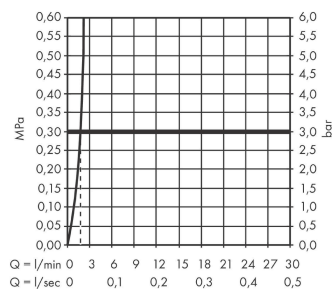

Metris

Single lever basin mixer 260 for wash bowls with pop-up waste set 3 ticks

Finish: **Chrome** Article Number: **31035009**

Description

product features

- consists of: single lever basin mixer, waste set
- ComfortZone 260
- projection: 197 mm
- spout height: 254 mm
- handle variant: lever handle
- maximum flow rate at 3 bar: 1,9 l/min
- ceramic cartridge
- temperature limitation adjustable
- pop-up waste set G 1¼
- material waste set: metal
- connection type: G ½ connections
- connection dimension: DN15

Technology

Product image

Scale drawing

Flowchart

Metris

Single lever basin mixer 260 for wash bowls with pop-up waste set 3 ticks

Finish: **Chrome** Article Number: **31035009**

Exploded Drawing

Year of production: >04/20

Metris

Single lever basin mixer 260 for wash bowls with pop-up waste set 3 ticks

Finish: **Chrome** Article Number: **31035009**

Spare part list

Year of production: >04/20

Pos.	Description	Article Number	Price	PU
1	handle	95519000	£ 43,00	1
2	screw cover	96338000	£ 3,30	1
3	flange	97406000	£ 20,50	1
4	nut	97209000	£ 16,10	1
5	O-Ring 32x2	98193000	£ 3,30	1
6	cartridge, assy	95646000	£ 96,00	1
7	locking screw for handle	95140000	£ 6,10	1
8	seal	95008000	£ 9,00	1
9	adapter for cartridge	98750000	£ 13,30	1
10	O-Ring 30x2	98186000	£ 3,30	1
11	O-ring 35x2	92604000	£ 6,10	1
12	aerator M24x1 (1,9 l/min)	92300000	£ 35,00	1
13	flat seal	98749000	£ 6,10	1
14	fixing set (Ø 32)	13961000	£ 25,00	1
15	lever collar	97548000	£ 3,30	1
16	fixation extension 35 mm	13898000	£ 79,00	1
17	connection hose 900 mm M8x0,75 G½	97489000	£ 35,00	1
18	O-ring 7x1,5	98422000	£ 3,30	1
19	pull rod	96657000	£ 13,30	1
a	pop up waste	94139000	£ 96,00	1
b	pop up waste	94139007	-	1
c	lever arm 340mm (ball-Ø12mm)	96324000	£ 25,00	1