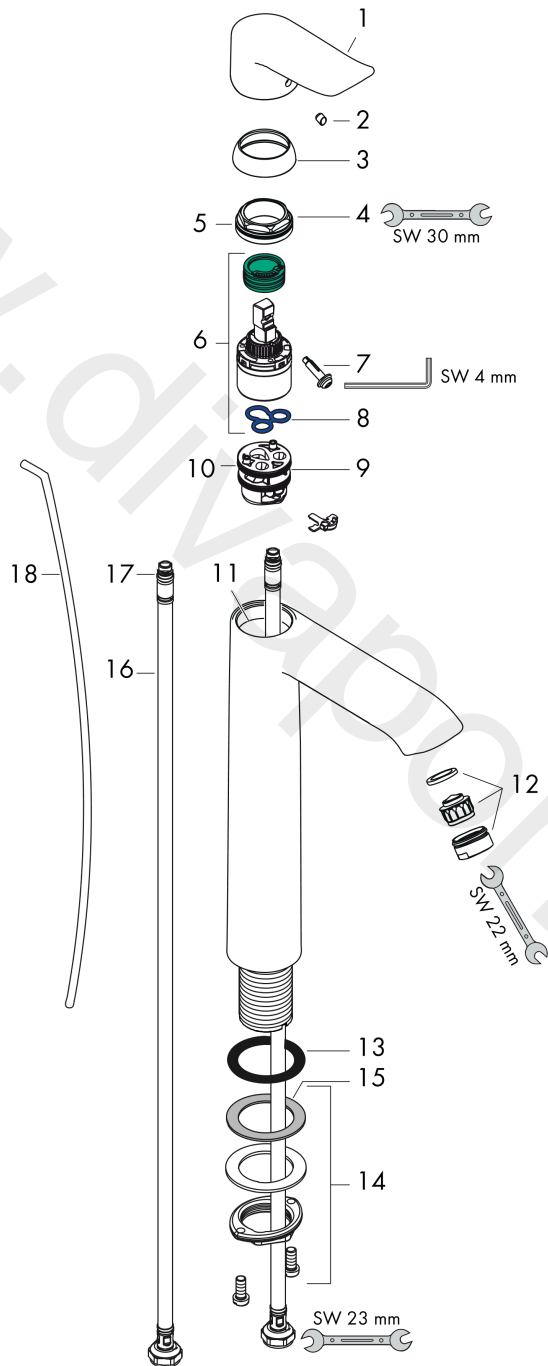

**Metris**

**Single lever basin mixer 260 for wash bowls with pop-up waste set 2 ticks**

Finish: **Chrome** Article Number: **31034009**

**Flowchart**

www.divapor.com

**Metris**

**Single lever basin mixer 260 for wash bowls with pop-up waste set 2 ticks**

Finish: **Chrome** Article Number: **31034009**

**Exploded Drawing**

Year of production: >04/20

## Metris

Single lever basin mixer 260 for wash bowls with pop-up waste set 2 ticks

Finish: **Chrome** Article Number: **31034009**

### Spare part list

Year of production: >04/20

Pos.	Description	Article Number	Price	PU
1	handle	95519000	£ 43,00	1
2	screw cover	96338000	£ 3,30	1
3	flange	97406000	£ 20,50	1
4	nut	97209000	£ 16,10	1
5	O-Ring 32x2	98193000	£ 3,30	1
6	cartridge, assy	95646000	£ 96,00	1
7	locking screw for handle	95140000	£ 6,10	1
8	seal	95008000	£ 9,00	1
9	adapter for cartridge	98750000	£ 13,30	1
10	O-Ring 30x2	98186000	£ 3,30	1
11	O-ring 35x2	92604000	£ 6,10	1
12	aerator M24x1	98453000	£ 20,50	1
13	flat seal	98749000	£ 6,10	1
14	fixing set (Ø 32)	13961000	£ 25,00	1
15	lever collar	97548000	£ 3,30	1
16	connection hose 900 mm M8x0,75 G½	97489000	£ 35,00	1
17	O-ring 7x1,5	98422000	£ 3,30	1
18	pull rod	96657000	£ 13,30	1
a	pop up waste	94139000	£ 96,00	1
b	pop up waste	94139007	-	1
c	fixation extension 35 mm	13898000	£ 79,00	1
d	lever arm 340mm (ball-Ø12mm)	96324000	£ 25,00	1