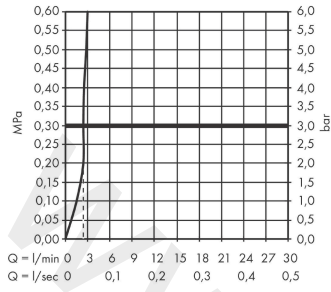

**Metris**

**Single lever basin mixer 260 for wash bowls with pop-up waste set 2 ticks**

Finish: **Chrome** Article Number: **31034009**

**Flowchart**

www.divapor.com

**Metris**

**Single lever basin mixer 260 for wash bowls with pop-up waste set 2 ticks**

Finish: **Chrome** Article Number: **31034009**

**Exploded Drawing**

Year of production: >04/20