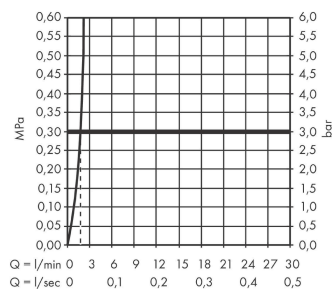

Metris

Single lever basin mixer 110 with pop-up waste set 3 ticks

Finish: **Chrome** Article Number: **31033009**

Description

product features

- consists of: single lever basin mixer, waste set
- ComfortZone 110
- projection: 116 mm
- spout height: 100 mm
- handle variant: lever handle
- maximum flow rate at 3 bar: 1,9 l/min
- ceramic cartridge
- temperature limitation adjustable
- pop-up waste set G 1¼
- material waste set: metal
- connection type: G ½ connections
- connection dimension: DN15

Technology

Product image

Scale drawing

Flowchart

Metris**Single lever basin mixer 110 with pop-up waste set 3 ticks**Finish: **Chrome** Article Number: **31033009****Spare part list**

Year of production: >04/20

Pos.	Description	Article Number	Price	PU
1	handle	95519000	£ 43,00	1
2	screw cover	96338000	£ 3,30	1
3	flange	97406000	£ 20,50	1
4	nut	97209000	£ 16,10	1
5	O-Ring 32x2	98193000	£ 3,30	1
6	cartridge, assy	95646000	£ 96,00	1
7	locking screw for handle	95140000	£ 6,10	1
8	seal	95008000	£ 9,00	1
9	adapter for cartridge	98750000	£ 13,30	1
10	O-Ring 30x2	98186000	£ 3,30	1
11	O-ring 35x2	92604000	£ 6,10	1
12	aerator M24x1 (1,9 l/min)	92300000	£ 35,00	1
13	flat seal	98749000	£ 6,10	1
14	fixing set (Ø 32)	13961000	£ 25,00	1
15	lever collar	97548000	£ 3,30	1
16	connection hose 450 mm M8x0,75 G½	97443000	£ 20,50	1
17	O-ring 6,6x1,6	93019000	£ 3,30	1
18	pull rod	96657000	£ 13,30	1
a	pop up waste	94139000	£ 96,00	1
b	pop up waste	94139007	-	1
c	fixation extension 35 mm	13898000	£ 79,00	1
d	lever arm 340mm (ball-Ø12mm)	96324000	£ 25,00	1