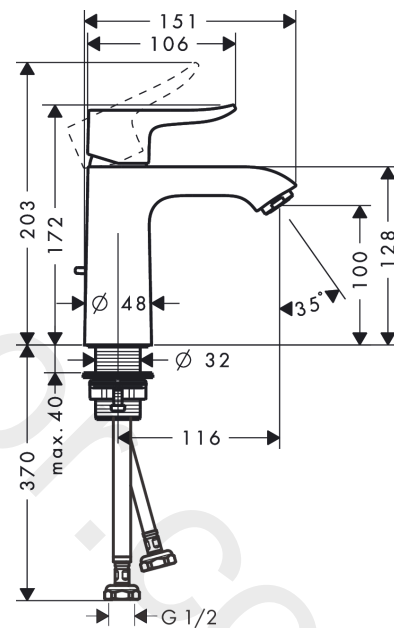

Metris

Single lever basin mixer 110 with pop-up waste set 3 ticks

Finish: **Chrome** Article Number: **31033009**

Description

product features

- consists of: single lever basin mixer, waste set
- ComfortZone 110
- projection: 116 mm
- spout height: 100 mm
- handle variant: lever handle
- maximum flow rate at 3 bar: 1,9 l/min
- ceramic cartridge
- temperature limitation adjustable
- pop-up waste set G 1¼
- material waste set: metal
- connection type: G ½ connections
- connection dimension: DN15

Technology

Product image

Scale drawing

Flowchart

Metris**Single lever basin mixer 110 with pop-up waste set 3 ticks**Finish: **Chrome** Article Number: **31033009****Spare part list**

Year of production: >04/20

Pos.	Description	Article Number	Price	PU
1	handle	95519000	£ 43,00	1
2	screw cover	96338000	£ 3,30	1
3	flange	97406000	£ 20,50	1
4	nut	97209000	£ 16,10	1
5	O-Ring 32x2	98193000	£ 3,30	1
6	cartridge, assy	95646000	£ 96,00	1
7	locking screw for handle	95140000	£ 6,10	1
8	seal	95008000	£ 9,00	1
9	adapter for cartridge	98750000	£ 13,30	1
10	O-Ring 30x2	98186000	£ 3,30	1
11	O-ring 35x2	92604000	£ 6,10	1
12	aerator M24x1 (1,9 l/min)	92300000	£ 35,00	1
13	flat seal	98749000	£ 6,10	1
14	fixing set (Ø 32)	13961000	£ 25,00	1
15	lever collar	97548000	£ 3,30	1
16	connection hose 450 mm M8x0,75 G½	97443000	£ 20,50	1
17	O-ring 6,6x1,6	93019000	£ 3,30	1
18	pull rod	96657000	£ 13,30	1
a	pop up waste	94139000	£ 96,00	1
b	pop up waste	94139007	-	1
c	fixation extension 35 mm	13898000	£ 79,00	1
d	lever arm 340mm (ball-Ø12mm)	96324000	£ 25,00	1