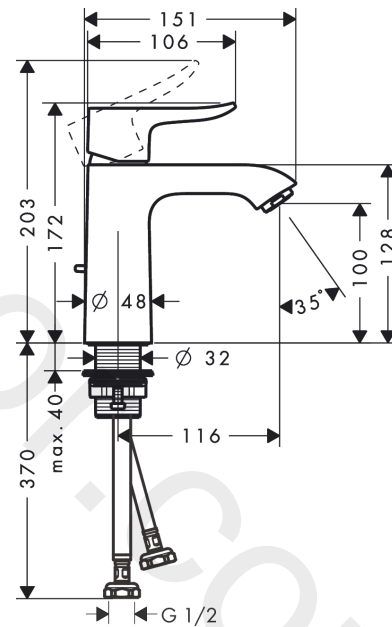

Metris

Single lever basin mixer 110 with pop-up waste set 2 ticks

Finish: **Chrome** Article Number: **31032009**

Description

product features

- consists of: single lever basin mixer, waste set
- ComfortZone 110
- projection: 116 mm
- spout height: 100 mm
- handle variant: lever handle
- spray type: normal spray
- maximum flow rate at 3 bar: 3,8 l/min
- ceramic cartridge
- temperature limitation adjustable
- pop-up waste set G 1¼
- material waste set: metal
- connection type: G ½ connections
- connection dimension: DN15

Technology

Product image

Scale drawing

Metris

Single lever basin mixer 110 with pop-up waste set 2 ticks

Finish: **Chrome** Article Number: **31032009**

Flowchart

Metris
Single lever basin mixer 110 with pop-up waste set 2 ticks
 Finish: **Chrome** Article Number: **31032009**

Exploded Drawing

Year of production: >04/20

Metris**Single lever basin mixer 110 with pop-up waste set 2 ticks**Finish: **Chrome** Article Number: **31032009****Spare part list**

Year of production: >04/20

Pos.	Description	Article Number	Price	PU
1	handle	95519000	£ 43,00	1
2	screw cover	96338000	£ 3,30	1
3	flange	97406000	£ 20,50	1
4	nut	97209000	£ 16,10	1
5	O-Ring 32x2	98193000	£ 3,30	1
6	cartridge, assy	95646000	£ 96,00	1
7	locking screw for handle	95140000	£ 6,10	1
8	seal	95008000	£ 9,00	1
9	adapter for cartridge	98750000	£ 13,30	1
10	O-Ring 30x2	98186000	£ 3,30	1
11	O-ring 35x2	92604000	£ 6,10	1
12	aerator M24x1	98453000	£ 20,50	1
13	flat seal	98749000	£ 6,10	1
14	fixing set (Ø 32)	13961000	£ 25,00	1
15	lever collar	97548000	£ 3,30	1
16	connection hose 450 mm M8x0,75 G½	97443000	£ 20,50	1
17	O-ring 6,6x1,6	93019000	£ 3,30	1
18	pull rod	96657000	£ 13,30	1
a	pop up waste	94139000	£ 96,00	1
b	fixation extension 35 mm	13898000	£ 79,00	1
c	lever arm 340mm (ball-Ø12mm)	96324000	£ 25,00	1