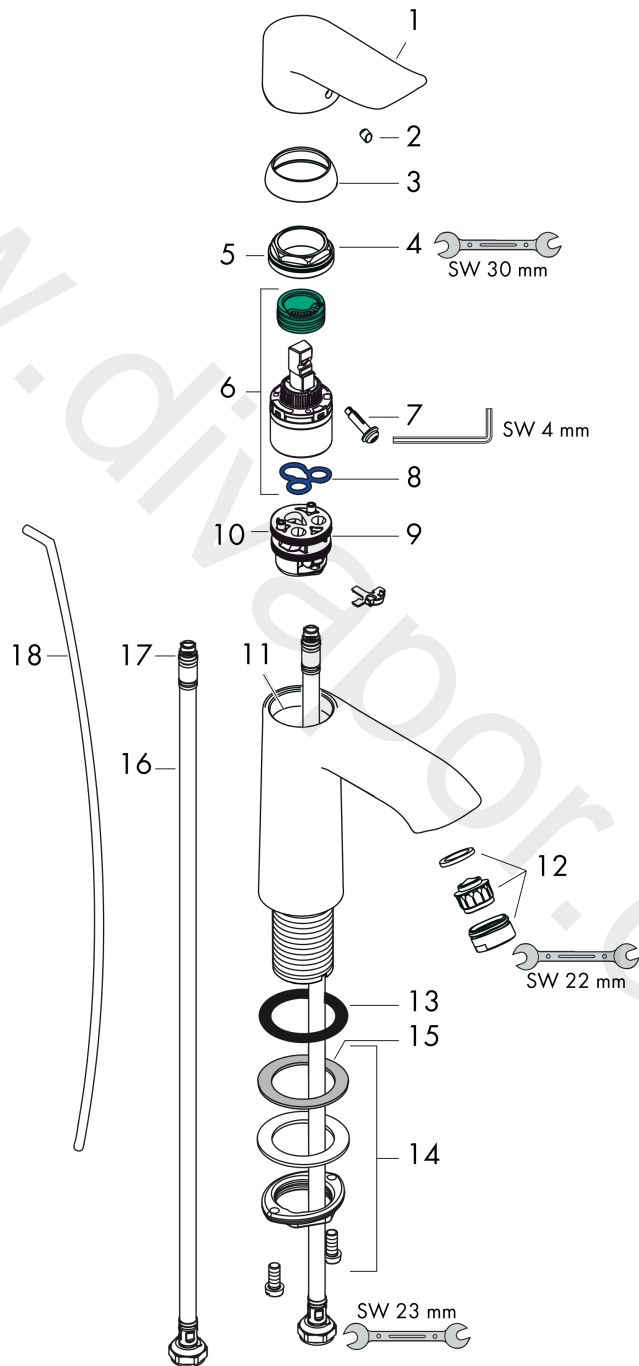

Metris

Single lever basin mixer 110 with pop-up waste set 2 ticks

Finish: **Chrome** Article Number: **31032009**

Description

product features

- consists of: single lever basin mixer, waste set
- ComfortZone 110
- projection: 116 mm
- spout height: 100 mm
- handle variant: lever handle
- spray type: normal spray
- maximum flow rate at 3 bar: 3,8 l/min
- ceramic cartridge
- temperature limitation adjustable
- pop-up waste set G 1¼
- material waste set: metal
- connection type: G ½ connections
- connection dimension: DN15

Technology

Product image

Scale drawing

Metris

Single lever basin mixer 110 with pop-up waste set 2 ticks

Finish: **Chrome** Article Number: **31032009**

Flowchart

Metris
Single lever basin mixer 110 with pop-up waste set 2 ticks
 Finish: **Chrome** Article Number: **31032009**

Exploded Drawing

Year of production: >04/20

Metris**Single lever basin mixer 110 with pop-up waste set 2 ticks**Finish: **Chrome** Article Number: **31032009****Spare part list**

Year of production: >04/20

Pos.	Description	Article Number	Price	PU
1	handle	95519000	£ 43,00	1
2	screw cover	96338000	£ 3,30	1
3	flange	97406000	£ 20,50	1
4	nut	97209000	£ 16,10	1
5	O-Ring 32x2	98193000	£ 3,30	1
6	cartridge, assy	95646000	£ 96,00	1
7	locking screw for handle	95140000	£ 6,10	1
8	seal	95008000	£ 9,00	1
9	adapter for cartridge	98750000	£ 13,30	1
10	O-Ring 30x2	98186000	£ 3,30	1
11	O-ring 35x2	92604000	£ 6,10	1
12	aerator M24x1	98453000	£ 20,50	1
13	flat seal	98749000	£ 6,10	1
14	fixing set (Ø 32)	13961000	£ 25,00	1
15	lever collar	97548000	£ 3,30	1
16	connection hose 450 mm M8x0,75 G½	97443000	£ 20,50	1
17	O-ring 6,6x1,6	93019000	£ 3,30	1
18	pull rod	96657000	£ 13,30	1
a	pop up waste	94139000	£ 96,00	1
b	fixation extension 35 mm	13898000	£ 79,00	1
c	lever arm 340mm (ball-Ø12mm)	96324000	£ 25,00	1