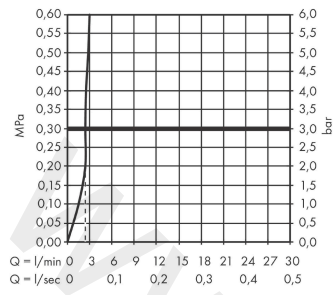

Metris

Single lever basin mixer 110 with pop-up waste set 2 ticks

Finish: **Chrome** Article Number: **31032009**

Description

product features

- consists of: single lever basin mixer, waste set
- ComfortZone 110
- projection: 116 mm
- spout height: 100 mm
- handle variant: lever handle
- spray type: normal spray
- maximum flow rate at 3 bar: 3,8 l/min
- ceramic cartridge
- temperature limitation adjustable
- pop-up waste set G 1¼
- material waste set: metal
- connection type: G ½ connections
- connection dimension: DN15

Technology

Product image

Scale drawing

Metris

Single lever basin mixer 110 with pop-up waste set 2 ticks

Finish: **Chrome** Article Number: **31032009**

Flowchart

Metris
Single lever basin mixer 110 with pop-up waste set 2 ticks
 Finish: **Chrome** Article Number: **31032009**