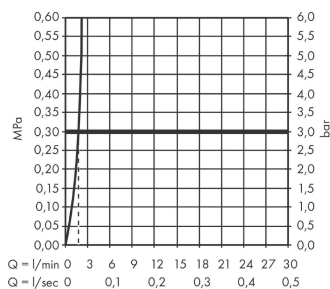

Metris S

Single lever basin mixer 100 with pop-up waste set 3 ticks

Finish: **Chrome** Article Number: **31031009**

Description

product features

- consists of: single lever basin mixer, waste set
- ComfortZone 100
- projection: 113 mm
- spout height: 94 mm
- handle variant: lever handle
- maximum flow rate at 3 bar: 1,9 l/min
- ceramic cartridge
- temperature limitation adjustable
- pop-up waste set G 1¼
- material waste set: metal
- connection type: G ½ connections
- connection dimension: DN15

Technology

Product image

Scale drawing

Flowchart

Metris S
Single lever basin mixer 100 with pop-up waste set 3 ticks
 Finish: **Chrome** Article Number: **31031009**

Exploded Drawing

Year of production: >04/20