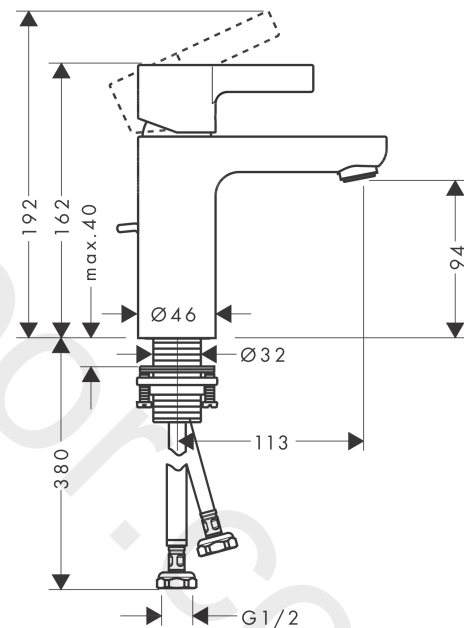

Metris S

Single lever basin mixer 100 with pop-up waste set 3 ticks

Finish: **Chrome** Article Number: **31031009**

Description

product features

- consists of: single lever basin mixer, waste set
- ComfortZone 100
- projection: 113 mm
- spout height: 94 mm
- handle variant: lever handle
- maximum flow rate at 3 bar: 1,9 l/min
- ceramic cartridge
- temperature limitation adjustable
- pop-up waste set G 1¼
- material waste set: metal
- connection type: G ½ connections
- connection dimension: DN15

Technology

Product image

Scale drawing

Flowchart

Metris S
Single lever basin mixer 100 with pop-up waste set 3 ticks
 Finish: **Chrome** Article Number: **31031009**

Exploded Drawing

Year of production: >04/20

Metris S**Single lever basin mixer 100 with pop-up waste set 3 ticks**Finish: **Chrome** Article Number: **31031009****Spare part list**

Year of production: >04/20

Pos.	Description	Article Number	Price	PU
1	handle	31093000	£ 43,00	1
2	screw cover	96338000	£ 3,30	1
3	flange	97406000	£ 20,50	1
4	nut	97209000	£ 16,10	1
5	O-Ring 32x2	98193000	£ 3,30	1
6	cartridge, assy	95646000	£ 96,00	1
7	locking screw for handle	95140000	£ 6,10	1
8	seal	95008000	£ 9,00	1
9	adapter for cartridge	98750000	£ 13,30	1
10	O-Ring 30x2	98186000	£ 3,30	1
11	O-ring 35x2	92604000	£ 6,10	1
12	aerator M24x1 (1,9 l/min)	92300000	£ 35,00	1
13	flat seal	98749000	£ 6,10	1
14	fixing set (Ø 32)	13961000	£ 25,00	1
15	lever collar	97548000	£ 3,30	1
16	connection hose 450 mm M8x0,75 G½	97443000	£ 20,50	1
17	O-ring 6,6x1,6	93019000	£ 3,30	1
18	pull rod	96657000	£ 13,30	1
a	pop up waste	94139000	£ 96,00	1
b	fixation extension 35 mm	13898000	£ 79,00	1
c	lever arm 340mm (ball-Ø12mm)	96324000	£ 25,00	1