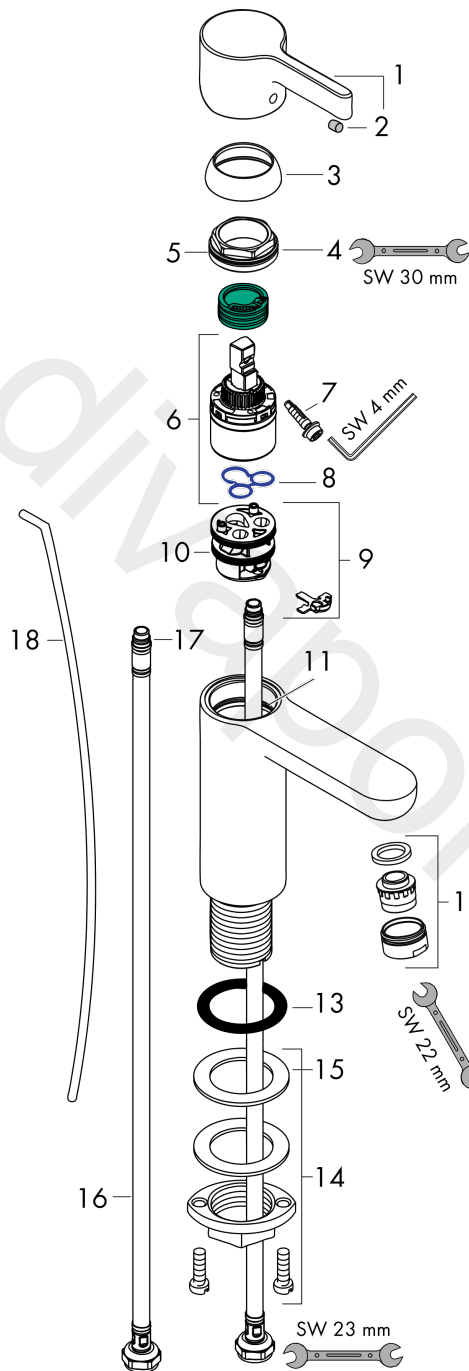

Metris S

Single lever basin mixer 100 with pop-up waste set 3 ticks

Finish: **Chrome** Article Number: **31031009**

Description

product features

- consists of: single lever basin mixer, waste set
- ComfortZone 100
- projection: 113 mm
- spout height: 94 mm
- handle variant: lever handle
- maximum flow rate at 3 bar: 1,9 l/min
- ceramic cartridge
- temperature limitation adjustable
- pop-up waste set G 1¼
- material waste set: metal
- connection type: G ½ connections
- connection dimension: DN15

Technology

Product image

Scale drawing

Flowchart

Metris S
Single lever basin mixer 100 with pop-up waste set 3 ticks
 Finish: **Chrome** Article Number: **31031009**

Exploded Drawing

Year of production: >04/20

Metris S**Single lever basin mixer 100 with pop-up waste set 3 ticks**Finish: **Chrome** Article Number: **31031009****Spare part list**

Year of production: >04/20

Pos.	Description	Article Number	Price	PU
1	handle	31093000	£ 43,00	1
2	screw cover	96338000	£ 3,30	1
3	flange	97406000	£ 20,50	1
4	nut	97209000	£ 16,10	1
5	O-Ring 32x2	98193000	£ 3,30	1
6	cartridge, assy	95646000	£ 96,00	1
7	locking screw for handle	95140000	£ 6,10	1
8	seal	95008000	£ 9,00	1
9	adapter for cartridge	98750000	£ 13,30	1
10	O-Ring 30x2	98186000	£ 3,30	1
11	O-ring 35x2	92604000	£ 6,10	1
12	aerator M24x1 (1,9 l/min)	92300000	£ 35,00	1
13	flat seal	98749000	£ 6,10	1
14	fixing set (Ø 32)	13961000	£ 25,00	1
15	lever collar	97548000	£ 3,30	1
16	connection hose 450 mm M8x0,75 G½	97443000	£ 20,50	1
17	O-ring 6,6x1,6	93019000	£ 3,30	1
18	pull rod	96657000	£ 13,30	1
a	pop up waste	94139000	£ 96,00	1
b	fixation extension 35 mm	13898000	£ 79,00	1
c	lever arm 340mm (ball-Ø12mm)	96324000	£ 25,00	1