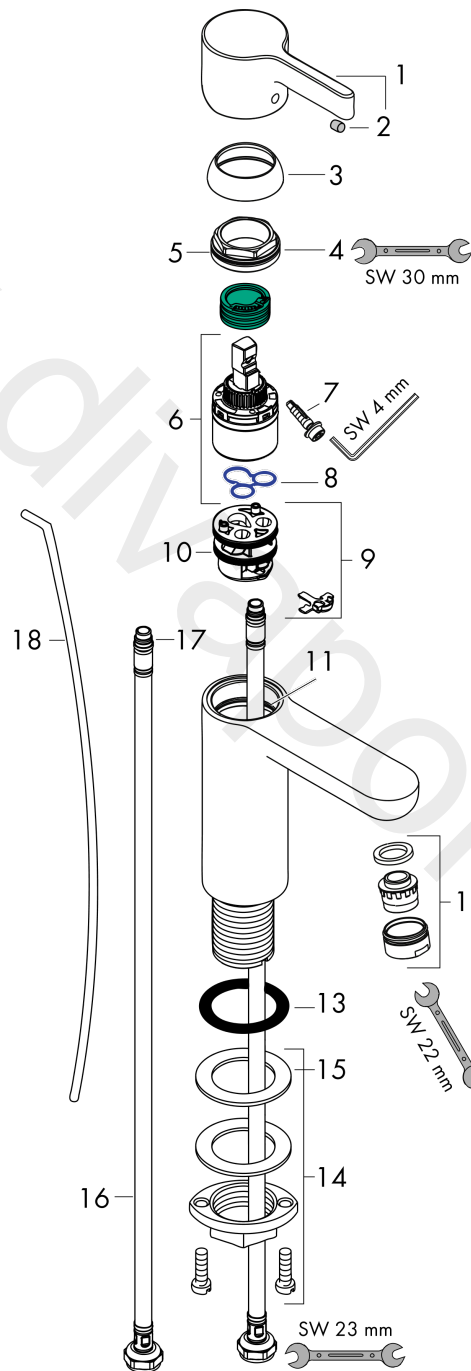

Metris S**Single lever basin mixer 100 with pop-up waste set 2 ticks**Finish: **Chrome** Article Number: **31030009****Description****product features**

- consists of: single lever basin mixer, waste set
- ComfortZone 100
- projection: 113 mm
- spout height: 94 mm
- handle variant: lever handle
- spray type: normal spray
- maximum flow rate at 3 bar: 3,8 l/min
- ceramic cartridge
- temperature limitation adjustable
- pop-up waste set G 1¼
- material waste set: metal
- connection type: G ½ connections
- connection dimension: DN15

Technology**Product image****Scale drawing**

Metris S

Single lever basin mixer 100 with pop-up waste set 2 ticks

Finish: **Chrome** Article Number: **31030009**

Flowchart

www.divapor.com

Metris S
Single lever basin mixer 100 with pop-up waste set 2 ticks
 Finish: **Chrome** Article Number: **31030009**

Exploded Drawing

Year of production: >04/20

Metris S

Single lever basin mixer 100 with pop-up waste set 2 ticks

Finish: **Chrome** Article Number: **31030009**

Spare part list

Year of production: >04/20

Pos.	Description	Article Number	Price	PU
1	handle	31093000	£ 43,00	1
2	screw cover	96338000	£ 3,30	1
3	flange	97406000	£ 20,50	1
4	nut	97209000	£ 16,10	1
5	O-Ring 32x2	98193000	£ 3,30	1
6	cartridge, assy	95646000	£ 96,00	1
7	locking screw for handle	95140000	£ 6,10	1
8	seal	95008000	£ 9,00	1
9	adapter for cartridge	98750000	£ 13,30	1
10	O-Ring 30x2	98186000	£ 3,30	1
11	O-ring 35x2	92604000	£ 6,10	1
12	aerator M24x1	98453000	£ 20,50	1
13	flat seal	98749000	£ 6,10	1
14	fixing set (Ø 32)	13961000	£ 25,00	1
15	lever collar	97548000	£ 3,30	1
16	connection hose 450 mm M8x0,75 G½	97443000	£ 20,50	1
17	O-ring 6,6x1,6	93019000	£ 3,30	1
18	pull rod	96657000	£ 13,30	1
a	pop up waste	94139000	£ 96,00	1
b	pop up waste	94139007	-	1
c	fixation extension 35 mm	13898000	£ 79,00	1
d	lever arm 340mm (ball-Ø12mm)	96324000	£ 25,00	1