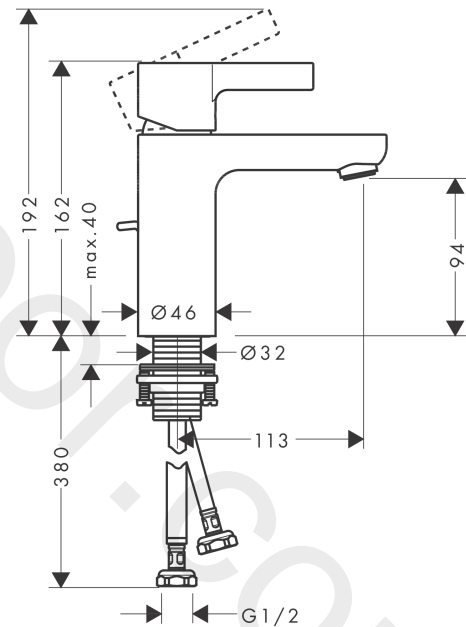

Metris S**Single lever basin mixer 100 with pop-up waste set 2 ticks**Finish: **Chrome** Article Number: **31030009****Description****product features**

- consists of: single lever basin mixer, waste set
- ComfortZone 100
- projection: 113 mm
- spout height: 94 mm
- handle variant: lever handle
- spray type: normal spray
- maximum flow rate at 3 bar: 3,8 l/min
- ceramic cartridge
- temperature limitation adjustable
- pop-up waste set G 1¼
- material waste set: metal
- connection type: G ½ connections
- connection dimension: DN15

Technology**Product image****Scale drawing**

Metris S

Single lever basin mixer 100 with pop-up waste set 2 ticks

Finish: **Chrome** Article Number: **31030009**

Flowchart

www.divapor.com

Metris S
Single lever basin mixer 100 with pop-up waste set 2 ticks
 Finish: **Chrome** Article Number: **31030009**

Exploded Drawing

Year of production: >04/20

Metris S

Single lever basin mixer 100 with pop-up waste set 2 ticks

Finish: **Chrome** Article Number: **31030009**

Spare part list

Year of production: >04/20

Pos.	Description	Article Number	Price	PU
1	handle	31093000	£ 43,00	1
2	screw cover	96338000	£ 3,30	1
3	flange	97406000	£ 20,50	1
4	nut	97209000	£ 16,10	1
5	O-Ring 32x2	98193000	£ 3,30	1
6	cartridge, assy	95646000	£ 96,00	1
7	locking screw for handle	95140000	£ 6,10	1
8	seal	95008000	£ 9,00	1
9	adapter for cartridge	98750000	£ 13,30	1
10	O-Ring 30x2	98186000	£ 3,30	1
11	O-ring 35x2	92604000	£ 6,10	1
12	aerator M24x1	98453000	£ 20,50	1
13	flat seal	98749000	£ 6,10	1
14	fixing set (Ø 32)	13961000	£ 25,00	1
15	lever collar	97548000	£ 3,30	1
16	connection hose 450 mm M8x0,75 G½	97443000	£ 20,50	1
17	O-ring 6,6x1,6	93019000	£ 3,30	1
18	pull rod	96657000	£ 13,30	1
a	pop up waste	94139000	£ 96,00	1
b	pop up waste	94139007	-	1
c	fixation extension 35 mm	13898000	£ 79,00	1
d	lever arm 340mm (ball-Ø12mm)	96324000	£ 25,00	1