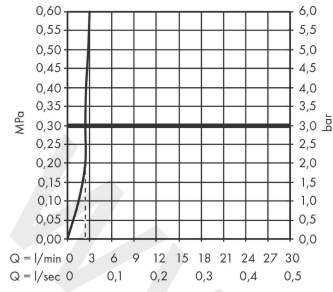

Metris S**Single lever basin mixer 100 with pop-up waste set 2 ticks**Finish: **Chrome** Article Number: **31030009****Description****product features**

- consists of: single lever basin mixer, waste set
- ComfortZone 100
- projection: 113 mm
- spout height: 94 mm
- handle variant: lever handle
- spray type: normal spray
- maximum flow rate at 3 bar: 3,8 l/min
- ceramic cartridge
- temperature limitation adjustable
- pop-up waste set G 1¼
- material waste set: metal
- connection type: G ½ connections
- connection dimension: DN15

Technology**Product image****Scale drawing**

Metris S

Single lever basin mixer 100 with pop-up waste set 2 ticks

Finish: **Chrome** Article Number: **31030009**

Flowchart

www.divapor.com

Metris S
Single lever basin mixer 100 with pop-up waste set 2 ticks
 Finish: **Chrome** Article Number: **31030009**