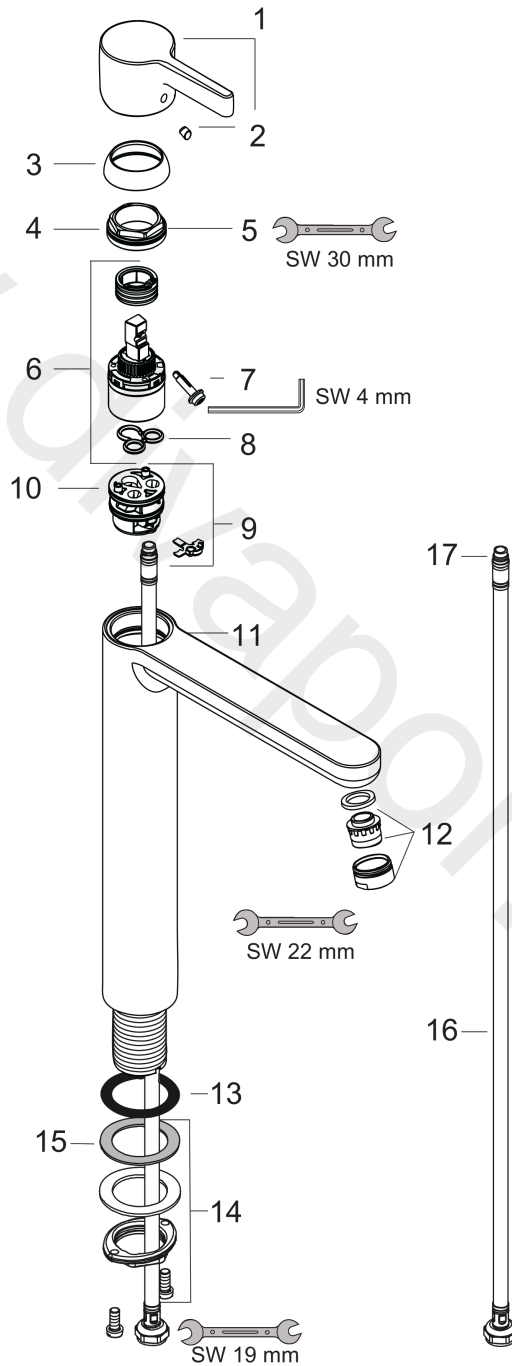

Metris S
Single lever basin mixer 190 without waste set
 Surfaces: Article Number: **31026000**

Exploded Drawing

Year of production: **04/17 - 12/20**

Metris S**Single lever basin mixer 190 without waste set**Surfaces: Article Number: **31026000****Spare part list**Year of production: **04/17 - 12/20**

Pos.	Description	Article Number	Price	PU
1	handle	31093000	£ 43,00	1
2	screw cover	96338000	£ 3,30	1
3	flange	97406000	£ 20,50	1
4	nut	97209000	£ 16,10	1
5	O-Ring 32x2	98193000	£ 3,30	1
6	cartridge, assy	92730000	£ 35,00	1
7	locking screw for handle	95140000	£ 6,10	1
8	seal	95008000	£ 9,00	1
9	adapter for cartridge	98750000	£ 13,30	1
10	O-Ring 30x2	98186000	£ 3,30	1
11	O-ring 35x2	92604000	£ 6,10	1
12	aerator M24x1 (5 l/min)	13185000	£ 22,30	1
13	flat seal	98749000	£ 6,10	1
14	fixing set (Ø 32)	13961000	£ 25,00	1
15	lever collar	97548000	£ 3,30	1
16	connection hose 600 mm M8x0,75 G3/8	96556000	£ 25,00	1
17	O-ring 6,6x1,6	93019000	£ 3,30	1
a	fixation extension 35 mm	13898000	£ 79,00	1
b	aerator M24x1 (3,5 l/min)	92508000	£ 20,50	1
c	aerator M24x1 (4,5 l/min)	92877000	£ 20,50	1
d	aerator swivelling M24x1 (5 l/min)	95928000	£ 35,00	1