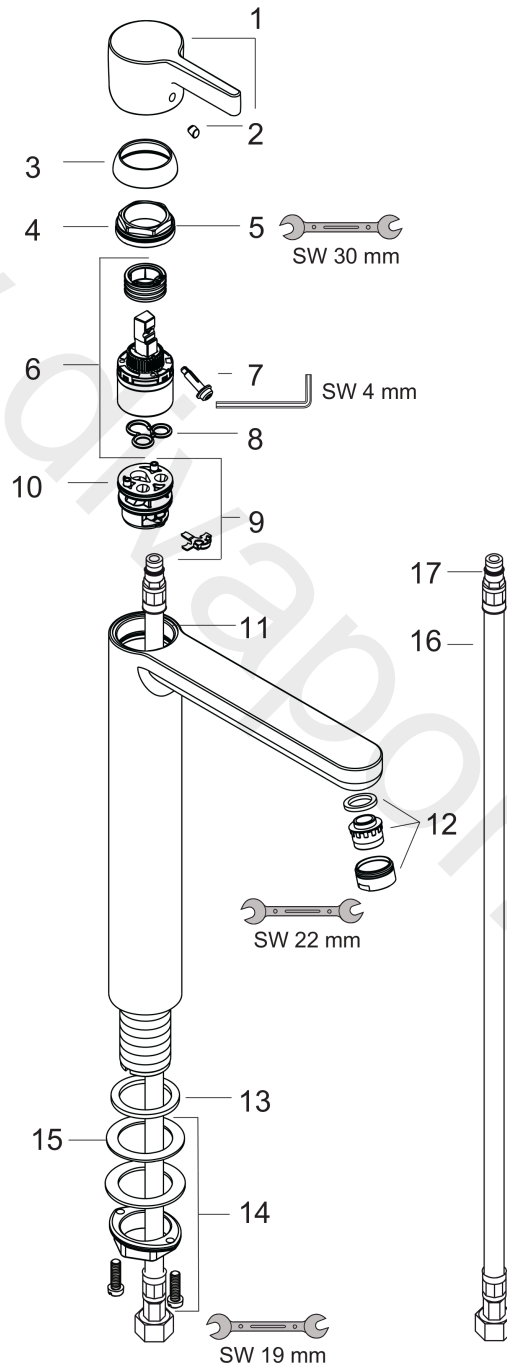

Metris S
Single lever basin mixer 190 without waste set
 Surfaces: Article Number: **31026000**

Exploded Drawing

Year of production: **10/14 - 03/17**

Metris S

Single lever basin mixer 190 without waste set

Surfaces: Article Number: **31026000**

Spare part list

Year of production: **10/14 - 03/17**

Pos.	Description	Article Number	Price	PU
1	handle	31093000	£ 43,00	1
2	screw cover	96338000	£ 3,30	1
3	flange	97406000	£ 20,50	1
4	nut	97209000	£ 16,10	1
5	O-Ring 32x2	98193000	£ 3,30	1
6	cartridge, assy	92730000	£ 35,00	1
7	locking screw for handle	95140000	£ 6,10	1
8	seal	95008000	£ 9,00	1
9	adapter for cartridge	98750000	£ 13,30	1
10	O-Ring 30x2	98186000	£ 3,30	1
11	O-ring 35x2	92604000	£ 6,10	1
12	aerator M24x1 (5 l/min)	13185000	£ 22,30	1
13	flat seal	98749000	£ 6,10	1
14	fixing set (Ø 32)	13961000	£ 25,00	1
15	lever collar	97548000	£ 3,30	1
16	connection hose 600 mm M8x0,75 G3/8	96556000	£ 25,00	1
17	O-ring 7x1,5	98422000	£ 3,30	1
a	fixation extension 35 mm	13898000	£ 79,00	1
b	aerator M24x1 (3,5 l/min)	92508000	£ 20,50	1
c	aerator M24x1 (4,5 l/min)	92877000	£ 20,50	1
d	aerator swivelling M24x1 (5 l/min)	95928000	£ 35,00	1