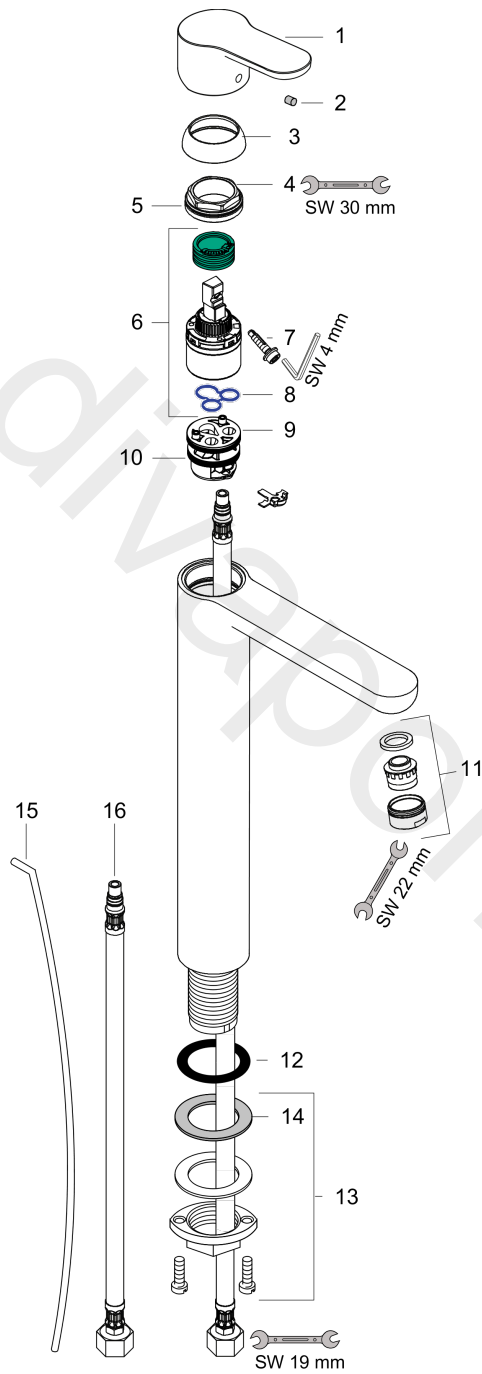

Metris Puro
Single Lever Basin Mixer DN15 for wash basins
 Surfaces: Article Number: **31025000**

Exploded Drawing

Year of production: **04/10 - 12/17**

Metris Puro
Single Lever Basin Mixer DN15 for wash basins
 Surfaces: Article Number: **31025000**

Spare part list

Year of production: **04/10 - 12/17**

Pos.	Description	Article Number	Price	PU
1	handle	95618000	-	1
2	screw cover	96338000	£ 3,30	1
3	flange	97406000	£ 20,50	1
4	nut	97209000	£ 16,10	1
5	O-Ring 32x2	98193000	£ 3,30	1
6	cartridge, assy	92730000	£ 35,00	1
7	locking screw for handle	95140000	£ 6,10	1
8	seal	95008000	£ 9,00	1
9	adapter for cartridge	98750000	£ 13,30	1
10	O-Ring 30x2	98186000	£ 3,30	1
11	aerator swivelling M24x1 (7 l/min)	95400000	£ 16,10	1
12	flat seal	98749000	£ 6,10	1
13	fixing set (Ø 32)	13961000	£ 25,00	1
14	lever collar	97548000	£ 3,30	1
15	pull rod	96657000	£ 13,30	1
16	connection hose 900 mm M8x0,75 G3/8	96316XXX	> £ 43,00	-
a	fixation extension 35 mm	13898000	£ 79,00	1