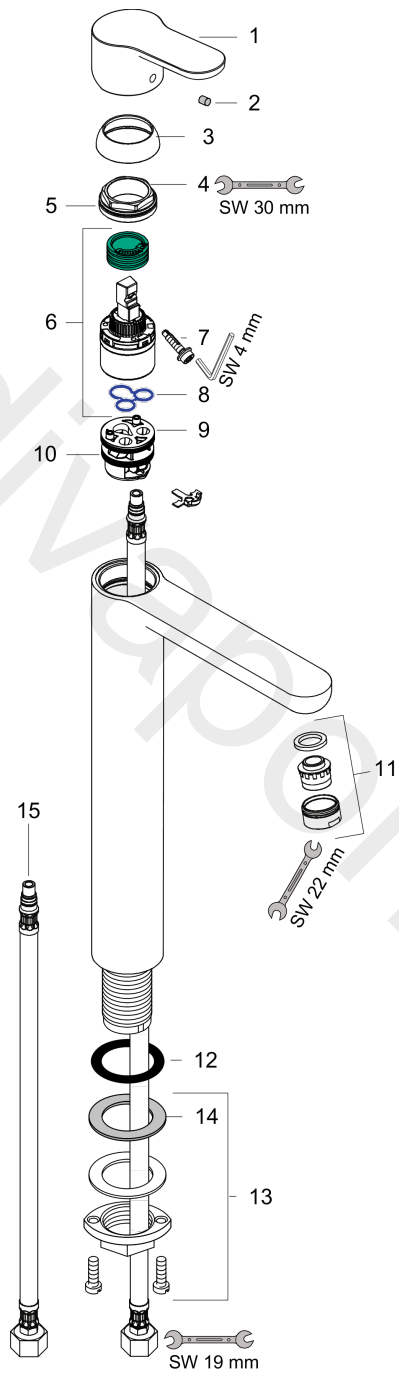

Metris Puro

Single Lever Basin Mixer DN15 for wash basins without waste set

Surfaces: Article Number: **31024000**

Exploded Drawing

Year of production: **04/10 - 12/17**

Metris Puro

Single Lever Basin Mixer DN15 for wash basins without waste set

Surfaces: Article Number: **31024000**

Spare part list

Year of production: **04/10 - 12/17**

Pos.	Description	Article Number	Price	PU
1	handle	95618000	-	1
2	screw cover	96338000	£ 3,30	1
3	flange	97406000	£ 20,50	1
4	nut	97209000	£ 16,10	1
5	O-Ring 32x2	98193000	£ 3,30	1
6	cartridge, assy	92730000	£ 35,00	1
7	locking screw for handle	95140000	£ 6,10	1
8	seal	95008000	£ 9,00	1
9	adapter for cartridge	98750000	£ 13,30	1
10	O-Ring 30x2	98186000	£ 3,30	1
11	aerator swivelling M24x1 (7 l/min)	95400000	£ 16,10	1
12	flat seal	98749000	£ 6,10	1
13	fixing set (Ø 32)	13961000	£ 25,00	1
14	lever collar	97548000	£ 3,30	1
15	connection hose 900 mm M8x0,75 G3/8	96316XXX	> £ 43,00	-
a	fixation extension 35 mm	13898000	£ 79,00	1