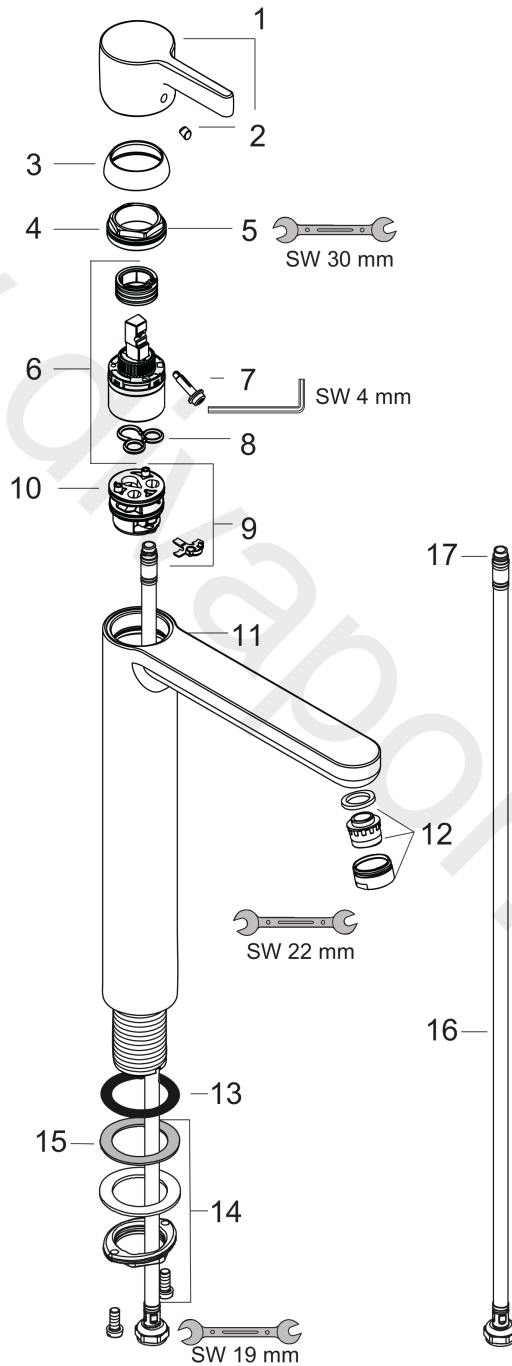

Metris S

Single lever basin mixer 260 for wash bowls without waste set

Finish: **Chrome** Article Number: **31023000**

Description

product features

- ComfortZone 260
- projection: 189 mm
- spout height: 251 mm
- handle variant: lever handle
- spray type: normal spray
- maximum flow rate at 3 bar: 5 l/min
- ceramic cartridge
- temperature limitation adjustable
- suitable for continuous flow water heaters
- connection type: G 3/8 connections
- connection dimension: DN15

Article Details

Price excl. VAT

362,50 £

Technology

Certificates / Sustainability

Product image

Scale drawing

Flowchart

- ① With flow limiter
- ② Without flow limiter

Metris S
Single lever basin mixer 260 for wash bowls without waste set
 Finish: **Chrome** Article Number: **31023000**

Exploded Drawing

Year of production: >04/17

Metris S

Single lever basin mixer 260 for wash bowls without waste set

Finish: **Chrome** Article Number: **31023000**

Spare part list

Year of production: >04/17

Pos.	Description	Article Number	Price	PU
1	handle	31093000	£ 43,00	1
2	screw cover	96338000	£ 3,30	1
3	flange	97406000	£ 20,50	1
4	nut	97209000	£ 16,10	1
5	O-Ring 32x2	98193000	£ 3,30	1
6	cartridge, assy	92730000	£ 35,00	1
7	locking screw for handle	95140000	£ 6,10	1
8	seal	95008000	£ 9,00	1
9	adapter for cartridge	98750000	£ 13,30	1
10	O-Ring 30x2	98186000	£ 3,30	1
11	O-ring 35x2	92604000	£ 6,10	1
12	aerator M24x1 (5 l/min)	13185000	£ 22,30	1
13	flat seal	98749000	£ 6,10	1
14	fixing set (Ø 32)	13961000	£ 25,00	1
15	lever collar	97548000	£ 3,30	1
16	connection hose 900 mm M8x0,75 G3/8	96316000	£ 43,00	1
17	O-ring 6,6x1,6	93019000	£ 3,30	1
a	fixation extension 35 mm	13898000	£ 79,00	1
b	aerator M24x1 (3,5 l/min)	92508000	£ 20,50	1
c	aerator M24x1 (4,5 l/min)	92877000	£ 20,50	1
d	aerator swivelling M24x1 (5 l/min)	95928000	£ 35,00	1