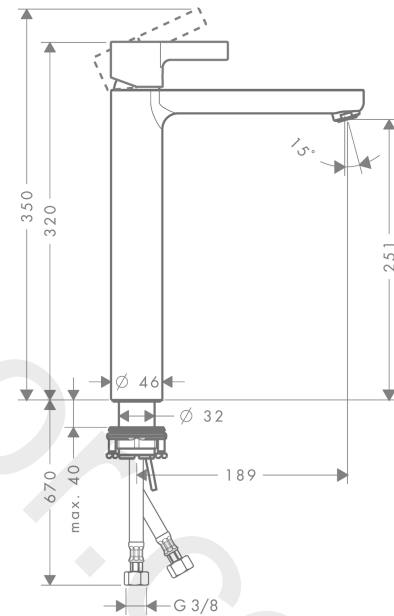

Metris S

Single lever basin mixer 260 for wash bowls without waste set

Finish: **Chrome** Article Number: **31023000**

Description

product features

- ComfortZone 260
- projection: 189 mm
- spout height: 251 mm
- handle variant: lever handle
- spray type: normal spray
- maximum flow rate at 3 bar: 5 l/min
- ceramic cartridge
- temperature limitation adjustable
- suitable for continuous flow water heaters
- connection type: G 3/8 connections
- connection dimension: DN15

Article Details

Price excl. VAT

362,50 £

Technology

Certificates / Sustainability

Product image

Scale drawing

Flowchart

- ① With flow limiter
- ② Without flow limiter

Metris S
Single lever basin mixer 260 for wash bowls without waste set
 Finish: **Chrome** Article Number: **31023000**

Exploded Drawing

Year of production: >04/17

Metris S

Single lever basin mixer 260 for wash bowls without waste set

Finish: **Chrome** Article Number: **31023000**

Spare part list

Year of production: >04/17

Pos.	Description	Article Number	Price	PU
1	handle	31093000	£ 43,00	1
2	screw cover	96338000	£ 3,30	1
3	flange	97406000	£ 20,50	1
4	nut	97209000	£ 16,10	1
5	O-Ring 32x2	98193000	£ 3,30	1
6	cartridge, assy	92730000	£ 35,00	1
7	locking screw for handle	95140000	£ 6,10	1
8	seal	95008000	£ 9,00	1
9	adapter for cartridge	98750000	£ 13,30	1
10	O-Ring 30x2	98186000	£ 3,30	1
11	O-ring 35x2	92604000	£ 6,10	1
12	aerator M24x1 (5 l/min)	13185000	£ 22,30	1
13	flat seal	98749000	£ 6,10	1
14	fixing set (Ø 32)	13961000	£ 25,00	1
15	lever collar	97548000	£ 3,30	1
16	connection hose 900 mm M8x0,75 G3/8	96316000	£ 43,00	1
17	O-ring 6,6x1,6	93019000	£ 3,30	1
a	fixation extension 35 mm	13898000	£ 79,00	1
b	aerator M24x1 (3,5 l/min)	92508000	£ 20,50	1
c	aerator M24x1 (4,5 l/min)	92877000	£ 20,50	1
d	aerator swivelling M24x1 (5 l/min)	95928000	£ 35,00	1