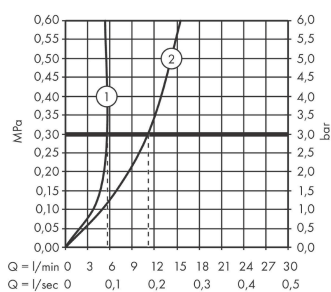

Metris S

Single lever basin mixer 260 for wash bowls without waste set

Finish: **Chrome** Article Number: **31023000**

Description

product features

- ComfortZone 260
- projection: 189 mm
- spout height: 251 mm
- handle variant: lever handle
- spray type: normal spray
- maximum flow rate at 3 bar: 5 l/min
- ceramic cartridge
- temperature limitation adjustable
- suitable for continuous flow water heaters
- connection type: G 3/8 connections
- connection dimension: DN15

Article Details

Price excl. VAT

362,50 £

Technology

Certificates / Sustainability

Product image

Scale drawing

Flowchart

- ① With flow limiter
- ② Without flow limiter

Metris S
Single lever basin mixer 260 for wash bowls without waste set
 Finish: **Chrome** Article Number: **31023000**

Exploded Drawing

Year of production: >04/17