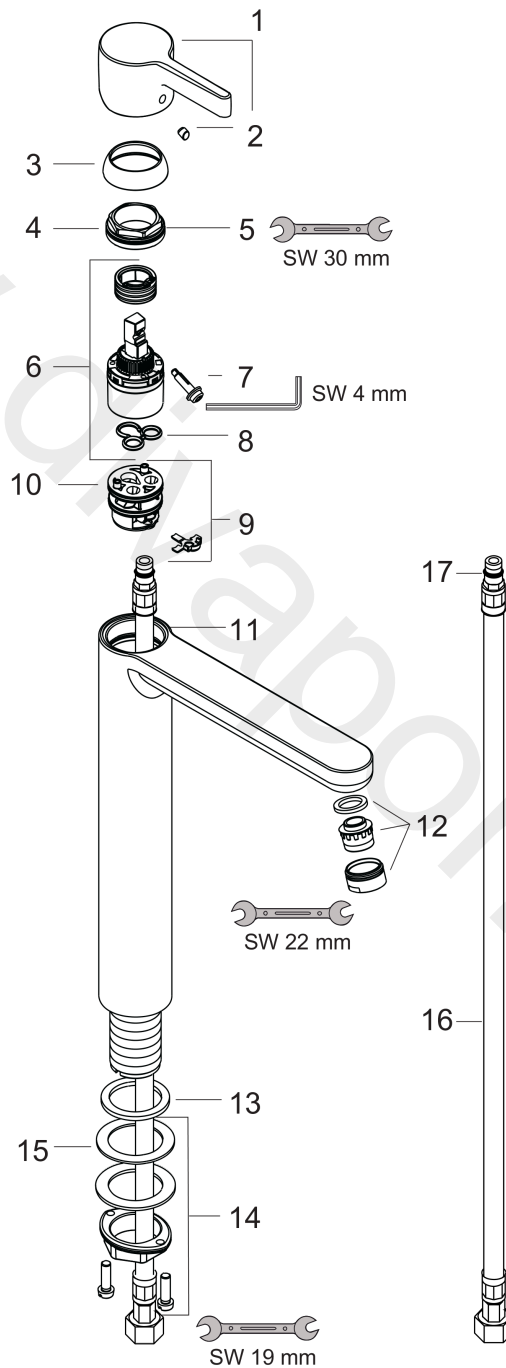

**Metris S**

**Single lever basin mixer 260 for wash bowls without waste set**

Surfaces: Article Number: **31023000**

**Exploded Drawing**

Year of production: **10/10 - 03/17**

## Metris S

Single lever basin mixer 260 for wash bowls without waste set

Surfaces: Article Number: **31023000**

### Spare part list

Year of production: **10/10 - 03/17**

Pos.	Description	Article Number	Price	PU
1	handle	31093000	£ 43,00	1
2	screw cover	96338000	£ 3,30	1
3	flange	97406000	£ 20,50	1
4	nut	97209000	£ 16,10	1
5	O-Ring 32x2	98193000	£ 3,30	1
6	cartridge, assy	92730000	£ 35,00	1
7	locking screw for handle	95140000	£ 6,10	1
8	seal	95008000	£ 9,00	1
9	adapter for cartridge	98750000	£ 13,30	1
10	O-Ring 30x2	98186000	£ 3,30	1
11	O-ring 35x2	92604000	£ 6,10	1
12	aerator M24x1 (5 l/min)	13185000	£ 22,30	1
13	flat seal	98749000	£ 6,10	1
14	fixing set (Ø 32)	13961000	£ 25,00	1
15	lever collar	97548000	£ 3,30	1
16	connection hose 900 mm M8x0,75 G3/8	96316000	£ 43,00	1
17	O-ring 7x1,5	98422000	£ 3,30	1
a	fixation extension 35 mm	13898000	£ 79,00	1
b	aerator M24x1 (3,5 l/min)	92508000	£ 20,50	1
c	aerator M24x1 (4,5 l/min)	92877000	£ 20,50	1
d	aerator swivelling M24x1 (5 l/min)	95928000	£ 35,00	1