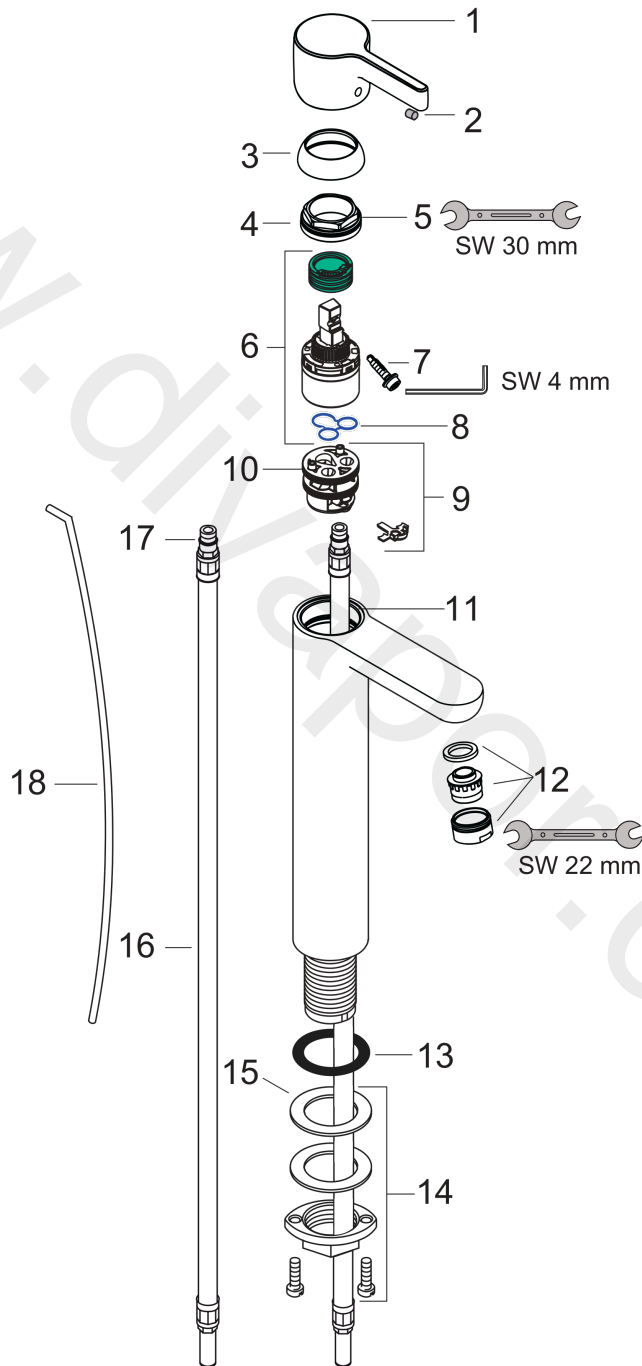

**Metris S**

**Single lever basin mixer 260 for wash bowls with pop-up waste set**

Surfaces: Article Number: **31022000**

**Exploded Drawing**

Year of production: **05/09 - 09/10**

**Metris S****Single lever basin mixer 260 for wash bowls with pop-up waste set**Surfaces: Article Number: **31022000****Spare part list**Year of production: **05/09 - 09/10**

Pos.	Description	Article Number	Price	PU
1	handle	31093000	£ 43,00	1
2	screw cover	96338000	£ 3,30	1
3	flange	97406000	£ 20,50	1
4	nut	97209000	£ 16,10	1
5	O-Ring 32x2	98193000	£ 3,30	1
6	cartridge, assy	92730000	£ 35,00	1
7	locking screw for handle	95140000	£ 6,10	1
8	seal	95008000	£ 9,00	1
9	adapter for cartridge	98750000	£ 13,30	1
10	O-Ring 30x2	98186000	£ 3,30	1
11	O-ring 35x2	92604000	£ 6,10	1
12	aerator M24x1 (5 l/min)	13185000	£ 22,30	1
13	flat seal	98749000	£ 6,10	1
14	fixing set (Ø 32)	13961000	£ 25,00	1
15	lever collar	97548000	£ 3,30	1
16	connection hose 900 mm M8x0,75 G3/8	96316000	£ 43,00	1
17	O-ring 7x1,5	98422000	£ 3,30	1
18	pull rod	96657000	£ 13,30	1
a	pop up waste	94139000	£ 96,00	1
b	fixation extension 35 mm	13898000	£ 79,00	1
c	aerator M24x1 (3,5 l/min)	92508000	£ 20,50	1
d	aerator M24x1 (4,5 l/min)	92877000	£ 20,50	1
e	aerator swivelling M24x1 (5 l/min)	95928000	£ 35,00	1