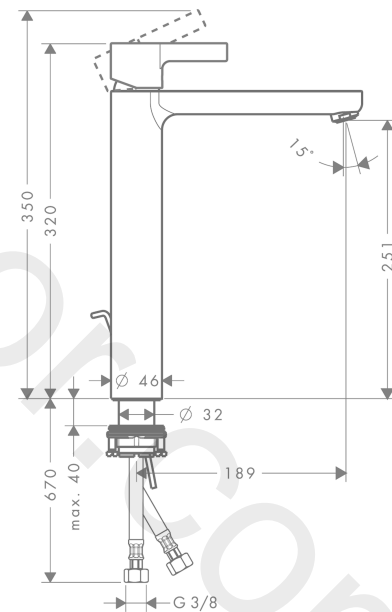

#### product features

- consists of: single lever basin mixer, waste set
- ComfortZone 260
- projection: 189 mm
- spout height: 251 mm
- handle variant: lever handle
- spray type: normal spray
- maximum flow rate at 3 bar: 5 l/min
- ceramic cartridge
- temperature limitation adjustable
- suitable for continuous flow water heaters
- pop-up waste set G 1¼
- material waste set: metal
- connection type: G ¾ connections
- connection dimension: DN15

### Scale drawing

**Metris S**

**Single lever basin mixer 260 for wash bowls with pop-up waste set**

Finish: **Chrome** Article Number: **31022000**

**Flowchart**

**Metris S**

Single lever basin mixer 260 for wash bowls with pop-up waste set

Year of production: &gt;04/17

Pos.	Description	Article Number	Price	PU
1	handle	31093000	£ 43,00	1
2	screw cover	96338000	£ 3,30	1
3	flange	97406000	£ 20,50	1
4	nut	97209000	£ 16,10	1
5	O-Ring 32x2	98193000	£ 3,30	1
6	cartridge, assy	92730000	£ 35,00	1
7	locking screw for handle	95140000	£ 6,10	1
8	seal	95008000	£ 9,00	1
9	adapter for cartridge	98750000	£ 13,30	1
10	O-Ring 30x2	98186000	£ 3,30	1
11	O-ring 35x2	92604000	£ 6,10	1
12	aerator M24x1 (5 l/min)	13185000	£ 22,30	1
13	flat seal	98749000	£ 6,10	1
14	fixing set (Ø 32)	13961000	£ 25,00	1
15	lever collar	97548000	£ 3,30	1
16	connection hose 900 mm M8x0,75 G3/8	96316000	£ 43,00	1
17	O-ring 6,6x1,6	93019000	£ 3,30	1
18	pull rod	96657000	£ 13,30	1
a	pop up waste	94139000	£ 96,00	1
b	fixation extension 35 mm	13898000	£ 79,00	1