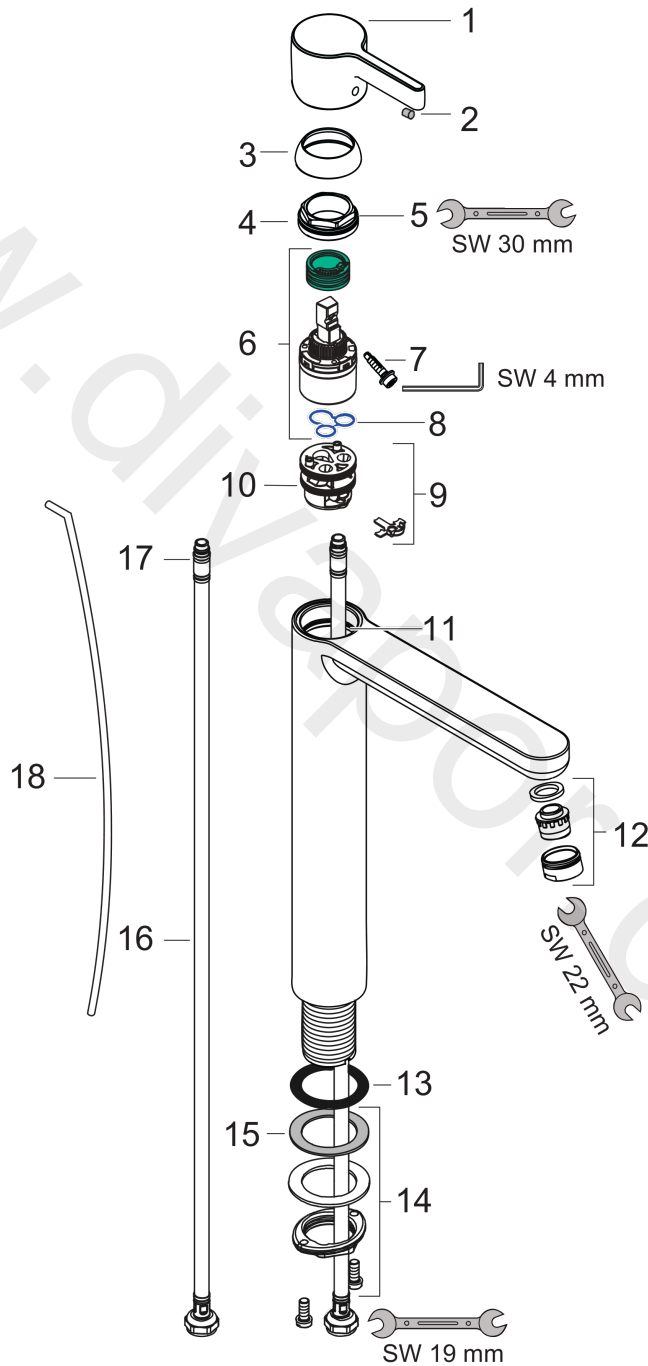

#### product features

- consists of: single lever basin mixer, waste set
- ComfortZone 260
- projection: 189 mm
- spout height: 251 mm
- handle variant: lever handle
- spray type: normal spray
- maximum flow rate at 3 bar: 5 l/min
- ceramic cartridge
- temperature limitation adjustable
- suitable for continuous flow water heaters
- pop-up waste set G 1¼
- material waste set: metal
- connection type: G ¾ connections
- connection dimension: DN15

### Scale drawing

**Metris S**

**Single lever basin mixer 260 for wash bowls with pop-up waste set**

Finish: **Chrome** Article Number: **31022000**

**Flowchart**

**Metris S**

Single lever basin mixer 260 for wash bowls with pop-up waste set

Finish: **Chrome** Article Number: **31022000**

**Exploded Drawing**

Year of production: >04/17

**Metris S****Single lever basin mixer 260 for wash bowls with pop-up waste set**Finish: **Chrome** Article Number: **31022000****Spare part list**

Year of production: &gt;04/17

Pos.	Description	Article Number	Price	PU
1	handle	31093000	£ 43,00	1
2	screw cover	96338000	£ 3,30	1
3	flange	97406000	£ 20,50	1
4	nut	97209000	£ 16,10	1
5	O-Ring 32x2	98193000	£ 3,30	1
6	cartridge, assy	92730000	£ 35,00	1
7	locking screw for handle	95140000	£ 6,10	1
8	seal	95008000	£ 9,00	1
9	adapter for cartridge	98750000	£ 13,30	1
10	O-Ring 30x2	98186000	£ 3,30	1
11	O-ring 35x2	92604000	£ 6,10	1
12	aerator M24x1 (5 l/min)	13185000	£ 22,30	1
13	flat seal	98749000	£ 6,10	1
14	fixing set (Ø 32)	13961000	£ 25,00	1
15	lever collar	97548000	£ 3,30	1
16	connection hose 900 mm M8x0,75 G3/8	96316000	£ 43,00	1
17	O-ring 6,6x1,6	93019000	£ 3,30	1
18	pull rod	96657000	£ 13,30	1
a	pop up waste	94139000	£ 96,00	1
b	fixation extension 35 mm	13898000	£ 79,00	1