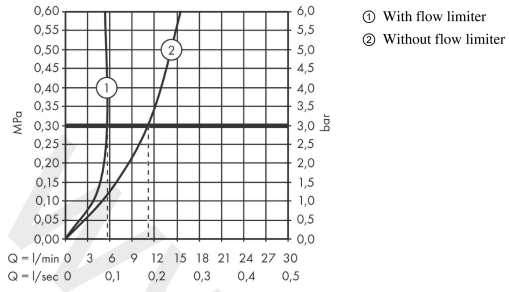

### Scale drawing

**Metris S**

**Single lever basin mixer 260 for wash bowls with pop-up waste set**

Finish: **Chrome** Article Number: **31022000**

**Flowchart**

**Metris S**

Single lever basin mixer 260 for wash bowls with pop-up waste set