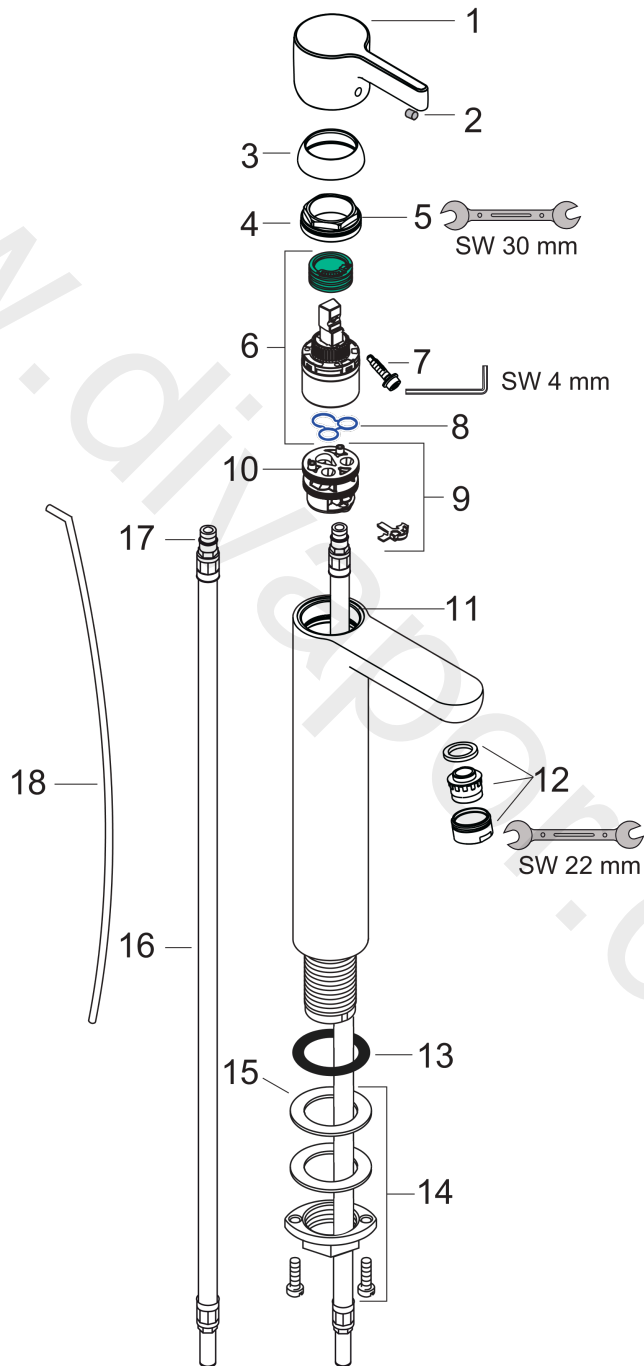

Metris S

Single lever basin mixer 260 for wash bowls with pop-up waste set

Surfaces: Article Number: **31022000**

Exploded Drawing

Year of production: **10/07 - 03/17**

Metris S**Single lever basin mixer 260 for wash bowls with pop-up waste set**Surfaces: Article Number: **31022000****Spare part list**Year of production: **10/07 - 03/17**

Pos.	Description	Article Number	Price	PU
1	handle	31093000	£ 43,00	1
2	screw cover	96338000	£ 3,30	1
3	flange	97406000	£ 20,50	1
4	nut	97209000	£ 16,10	1
5	O-Ring 32x2	98193000	£ 3,30	1
6	cartridge, assy	92730000	£ 35,00	1
7	locking screw for handle	96059000	£ 9,00	1
8	seal	95008000	£ 9,00	1
9	adapter for cartridge	98750000	£ 13,30	1
10	O-Ring 30x2	98186000	£ 3,30	1
11	O-ring 35x2	92604000	£ 6,10	1
12	aerator M24x1 (5 l/min)	13185000	£ 22,30	1
13	flat seal	98749000	£ 6,10	1
14	fixing set (Ø 32)	13961000	£ 25,00	1
15	lever collar	97548000	£ 3,30	1
16	connection hose 900 mm M8x0,75 G3/8	96316000	£ 43,00	1
17	O-ring 7x1,5	98422000	£ 3,30	1
18	pull rod	96657000	£ 13,30	1
a	pop up waste	94139000	£ 96,00	1
b	fixation extension 35 mm	13898000	£ 79,00	1
c	aerator M24x1 (3,5 l/min)	92508000	£ 20,50	1
d	aerator M24x1 (4,5 l/min)	92877000	£ 20,50	1
e	aerator swivelling M24x1 (5 l/min)	95928000	£ 35,00	1