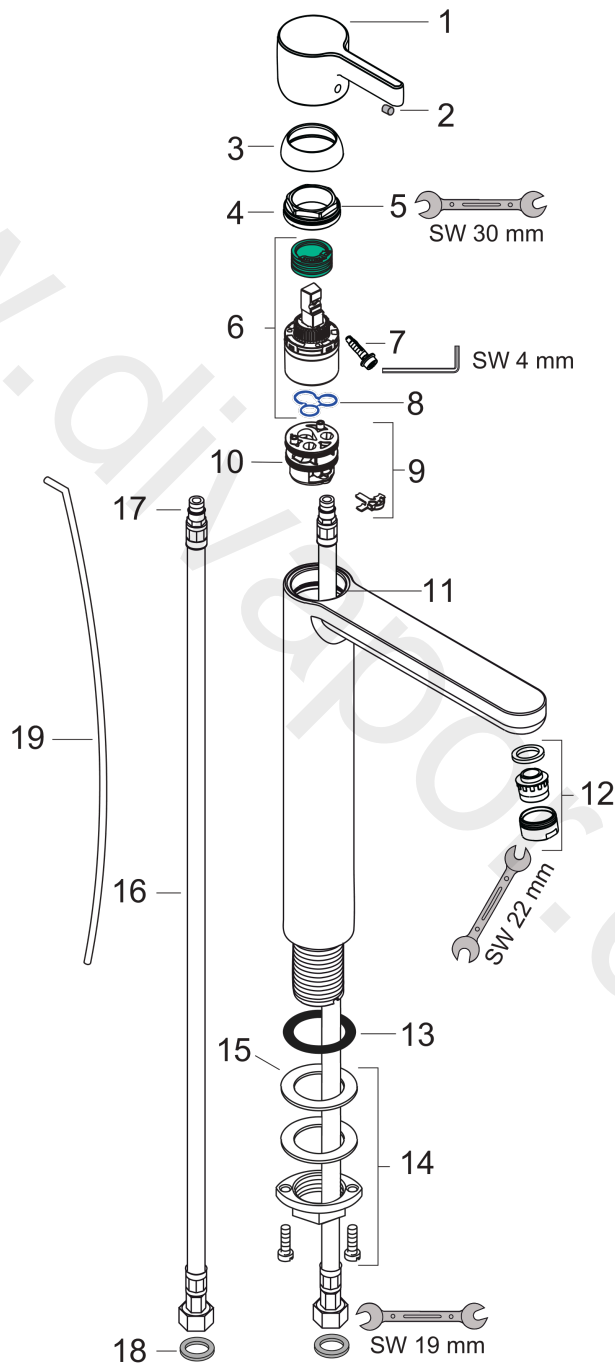

**Metris S**

**Single lever basin mixer 260 for wash bowls with pop-up waste set**

Surfaces: Article Number: **31022000**

**Exploded Drawing**

Year of production: **10/10 - 03/17**

## Metris S

Single lever basin mixer 260 for wash bowls with pop-up waste set

Surfaces: Article Number: **31022000**

### Spare part list

Year of production: **10/10 - 03/17**

Pos.	Description	Article Number	Price	PU
1	handle	31093000	£ 43,00	1
2	screw cover	96338000	£ 3,30	1
3	flange	97406000	£ 20,50	1
4	nut	97209000	£ 16,10	1
5	O-Ring 32x2	98193000	£ 3,30	1
6	cartridge, assy	92730000	£ 35,00	1
7	locking screw for handle	95140000	£ 6,10	1
8	seal	95008000	£ 9,00	1
9	adapter for cartridge	98750000	£ 13,30	1
10	O-Ring 30x2	98186000	£ 3,30	1
11	O-ring 35x2	92604000	£ 6,10	1
12	aerator M24x1 (5 l/min)	13185000	£ 22,30	1
13	flat seal	98749000	£ 6,10	1
14	fixing set (Ø 32)	13961000	£ 25,00	1
15	lever collar	97548000	£ 3,30	1
16	connection hose 900 mm M8x0,75 G3/8	96316000	£ 43,00	1
17	O-ring 7x1,5	98422000	£ 3,30	1
18	sealing set	95581000	£ 6,10	1
19	pull rod	96657000	£ 13,30	1
a	pop up waste	94139000	£ 96,00	1
b	fixation extension 35 mm	13898000	£ 79,00	1
c	aerator M24x1 (3,5 l/min)	92508000	£ 20,50	1
d	aerator M24x1 (4,5 l/min)	92877000	£ 20,50	1
e	aerator swivelling M24x1 (5 l/min)	95928000	£ 35,00	1