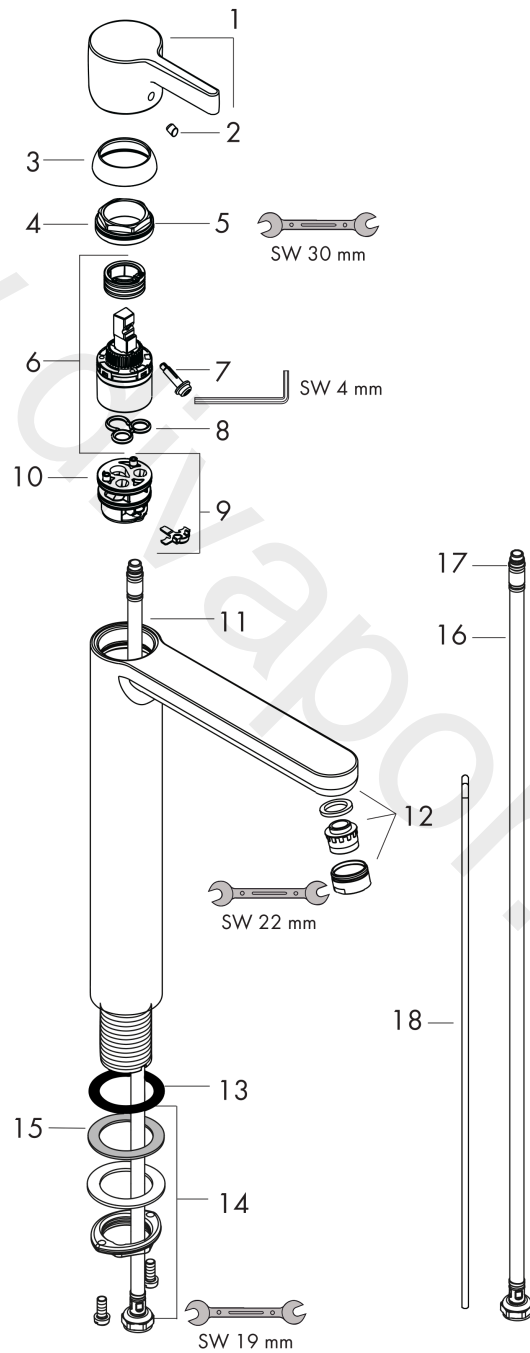

Metris S
Single lever basin mixer 190 with pop-up waste set
 Surfaces: Article Number: **31021000**

Exploded Drawing

Year of production: **04/17 - 12/20**

Metris S**Single lever basin mixer 190 with pop-up waste set**Surfaces: Article Number: **31021000****Spare part list**Year of production: **04/17 - 12/20**

Pos.	Description	Article Number	Price	PU
1	handle	31093000	£ 43,00	1
2	screw cover	96338000	£ 3,30	1
3	flange	97406000	£ 20,50	1
4	nut	97209000	£ 16,10	1
5	O-Ring 32x2	98193000	£ 3,30	1
6	cartridge, assy	92730000	£ 35,00	1
7	locking screw for handle	95140000	£ 6,10	1
8	seal	95008000	£ 9,00	1
9	adapter for cartridge	98750000	£ 13,30	1
10	O-Ring 30x2	98186000	£ 3,30	1
11	O-ring 35x2	92604000	£ 6,10	1
12	aerator M24x1 (5 l/min)	13185000	£ 22,30	1
13	flat seal	98749000	£ 6,10	1
14	fixing set (Ø 32)	13961000	£ 25,00	1
15	lever collar	97548000	£ 3,30	1
16	connection hose 600 mm M8x0,75 G3/8	96556000	£ 25,00	1
17	sealing set	95581000	£ 6,10	1
18	pull rod	96657000	£ 13,30	1
a	pop up waste	94139000	£ 96,00	1
b	fixation extension 35 mm	13898000	£ 79,00	1
c	aerator M24x1 (3,5 l/min)	92508000	£ 20,50	1
d	aerator M24x1 (4,5 l/min)	92877000	£ 20,50	1
e	aerator swivelling M24x1 (5 l/min)	95928000	£ 35,00	1