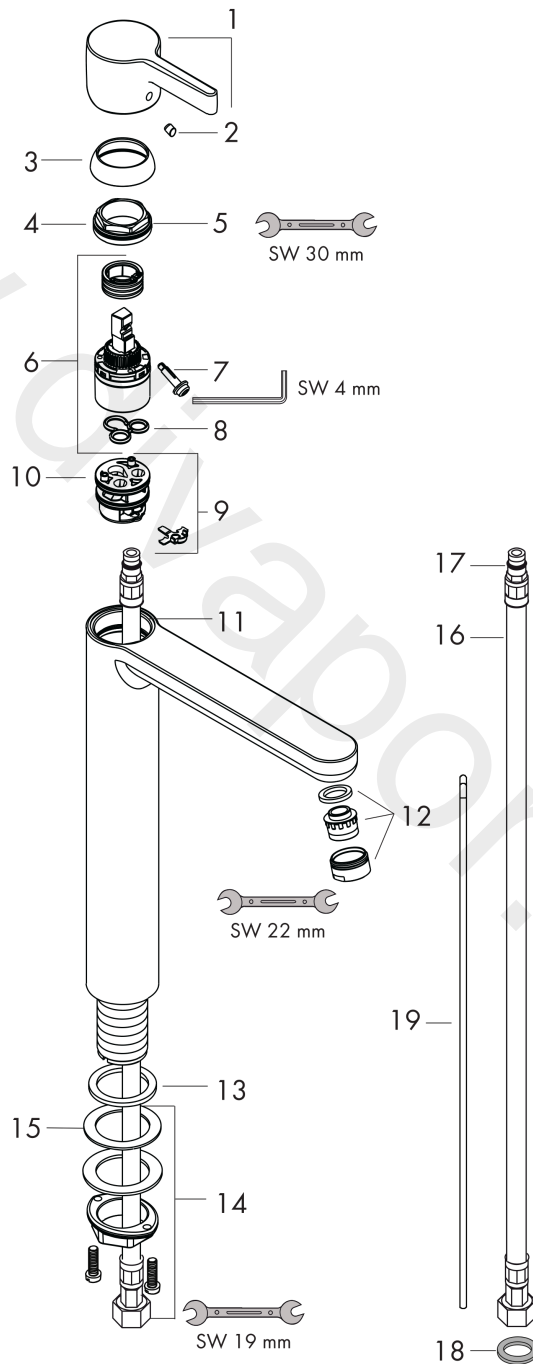

Metris S
Single lever basin mixer 190 with pop-up waste set
 Surfaces: Article Number: **31021000**

Exploded Drawing

Year of production: **10/14 - 03/17**

Metris S

Single lever basin mixer 190 with pop-up waste set

Surfaces: Article Number: **31021000**

Spare part list

Year of production: **10/14 - 03/17**

Pos.	Description	Article Number	Price	PU
1	handle	31093000	£ 43,00	1
2	screw cover	96338000	£ 3,30	1
3	flange	97406000	£ 20,50	1
4	nut	97209000	£ 16,10	1
5	O-Ring 32x2	98193000	£ 3,30	1
6	cartridge, assy	92730000	£ 35,00	1
7	locking screw for handle	95140000	£ 6,10	1
8	seal	95008000	£ 9,00	1
9	adapter for cartridge	98750000	£ 13,30	1
10	O-Ring 30x2	98186000	£ 3,30	1
11	O-ring 35x2	92604000	£ 6,10	1
12	aerator M24x1 (5 l/min)	13185000	£ 22,30	1
13	flat seal	98749000	£ 6,10	1
14	fixing set (Ø 32)	13961000	£ 25,00	1
15	lever collar	97548000	£ 3,30	1
16	connection hose 600 mm M8x0,75 G3/8	96556000	£ 25,00	1
17	O-ring 7x1,5	98422000	£ 3,30	1
18	sealing set	95581000	£ 6,10	1
19	pull rod	96657000	£ 13,30	1
a	pop up waste	94139000	£ 96,00	1
b	fixation extension 35 mm	13898000	£ 79,00	1
c	aerator M24x1 (3,5 l/min)	92508000	£ 20,50	1
d	aerator M24x1 (4,5 l/min)	92877000	£ 20,50	1
e	aerator swivelling M24x1 (5 l/min)	95928000	£ 35,00	1