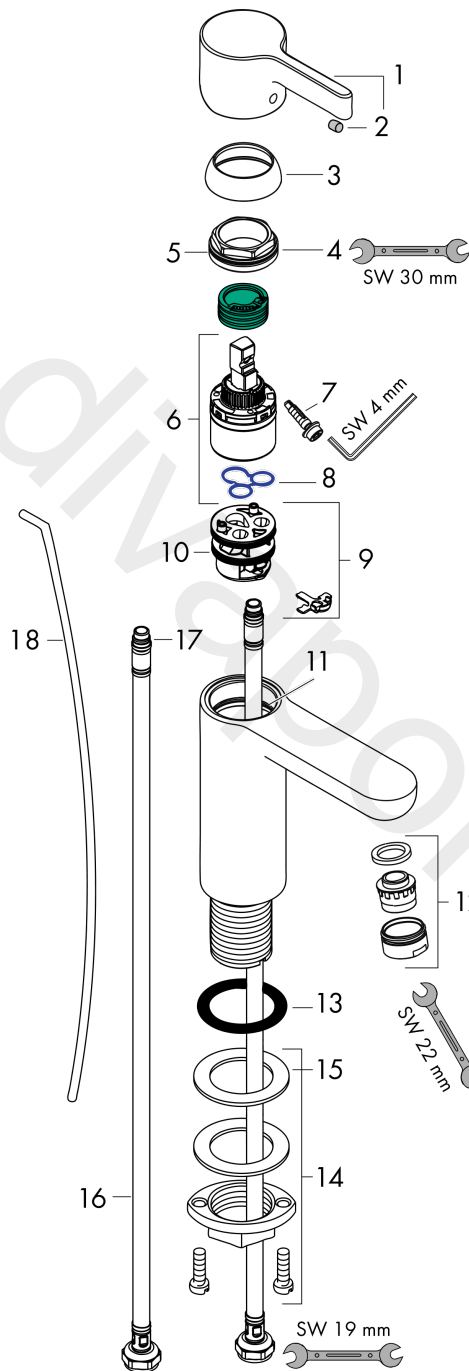

#### product features

- consists of: single lever basin mixer, waste set
- ComfortZone 100
- projection: 113 mm
- spout height: 94 mm
- handle variant: lever handle
- spray type: normal spray
- maximum flow rate at 3 bar: 1,9 l/min
- ceramic cartridge
- temperature limitation adjustable
- suitable for continuous flow water heaters
- pop-up waste set G 1¼
- material waste set: metal
- connection type: G ¾ connections
- connection dimension: DN15

### Scale drawing

**Metris S**

**Single lever basin mixer 100 LowFlow 2 l/min with pop-up waste set**

Finish: **Chrome** Article Number: **31016000**

**Flowchart**

www.divapor.com

**Metris S**

Single lever basin mixer 100 LowFlow 2 l/min with pop-up waste set

Finish: **Chrome** Article Number: **31016000**

**Exploded Drawing**

Year of production: >10/17

**Metris S****Single lever basin mixer 100 LowFlow 2 l/min with pop-up waste set**Finish: **Chrome** Article Number: **31016000****Spare part list**

Year of production: &gt;10/17

Pos.	Description	Article Number	Price	PU
1	handle	31093000	£ 43,00	1
2	screw cover	96338000	£ 3,30	1
3	flange	97406000	£ 20,50	1
4	nut	97209000	£ 16,10	1
5	O-Ring 32x2	98193000	£ 3,30	1
6	cartridge, assy	95646000	£ 96,00	1
7	locking screw for handle	95140000	£ 6,10	1
8	seal	95008000	£ 9,00	1
9	adapter for cartridge	98750000	£ 13,30	1
10	O-Ring 30x2	98186000	£ 3,30	1
11	O-ring 35x2	92604000	£ 6,10	1
12	aerator M24x1 (1,9 l/min)	92300000	£ 35,00	1
13	flat seal	98749000	£ 6,10	1
14	fixing set (Ø 32)	13961000	£ 25,00	1
15	lever collar	97548000	£ 3,30	1
16	connection hose 450 mm M8x0,75 G3/8	97206000	£ 35,00	1
17	O-ring 6,6x1,6	93019000	£ 3,30	1
18	pull rod	96657000	£ 13,30	1
a	pop up waste	94139000	£ 96,00	1
b	fixation extension 35 mm	13898000	£ 79,00	1