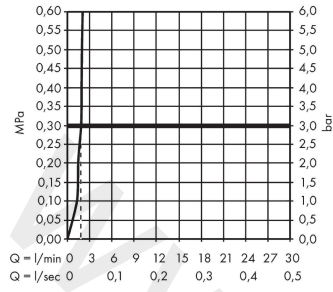

### Scale drawing

**Metris S**

**Single lever basin mixer 100 LowFlow 2 l/min with pop-up waste set**

Finish: **Chrome** Article Number: **31016000**

**Flowchart**

www.divapor.com

**Metris S**

Single lever basin mixer 100 LowFlow 2 l/min with pop-up waste set