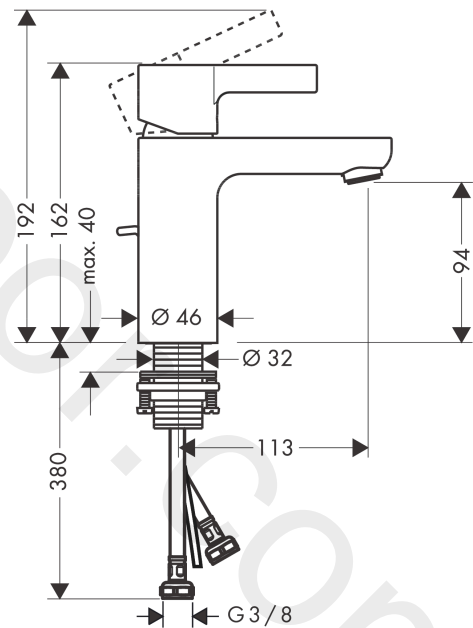

#### product features

- consists of: single lever basin mixer, waste set
- ComfortZone 100
- projection: 113 mm
- spout height: 94 mm
- handle variant: lever handle
- spray type: normal spray
- maximum flow rate at 3 bar: 1,9 l/min
- ceramic cartridge
- temperature limitation adjustable
- suitable for continuous flow water heaters
- pop-up waste set G 1¼
- material waste set: metal
- connection type: G ¾ connections
- connection dimension: DN15

### Scale drawing

**Metris S**

**Single lever basin mixer 100 LowFlow 2 l/min with pop-up waste set**

Finish: **Chrome** Article Number: **31016000**

**Flowchart**

www.divapor.com

**Metris S**

Single lever basin mixer 100 LowFlow 2 l/min with pop-up waste set

Finish: **Chrome** Article Number: **31016000**

**Exploded Drawing**

Year of production: >10/17

**Metris S****Single lever basin mixer 100 LowFlow 2 l/min with pop-up waste set**Finish: **Chrome** Article Number: **31016000****Spare part list**

Year of production: &gt;10/17

Pos.	Description	Article Number	Price	PU
1	handle	31093000	£ 43,00	1
2	screw cover	96338000	£ 3,30	1
3	flange	97406000	£ 20,50	1
4	nut	97209000	£ 16,10	1
5	O-Ring 32x2	98193000	£ 3,30	1
6	cartridge, assy	95646000	£ 96,00	1
7	locking screw for handle	95140000	£ 6,10	1
8	seal	95008000	£ 9,00	1
9	adapter for cartridge	98750000	£ 13,30	1
10	O-Ring 30x2	98186000	£ 3,30	1
11	O-ring 35x2	92604000	£ 6,10	1
12	aerator M24x1 (1,9 l/min)	92300000	£ 35,00	1
13	flat seal	98749000	£ 6,10	1
14	fixing set (Ø 32)	13961000	£ 25,00	1
15	lever collar	97548000	£ 3,30	1
16	connection hose 450 mm M8x0,75 G3/8	97206000	£ 35,00	1
17	O-ring 6,6x1,6	93019000	£ 3,30	1
18	pull rod	96657000	£ 13,30	1
a	pop up waste	94139000	£ 96,00	1
b	fixation extension 35 mm	13898000	£ 79,00	1