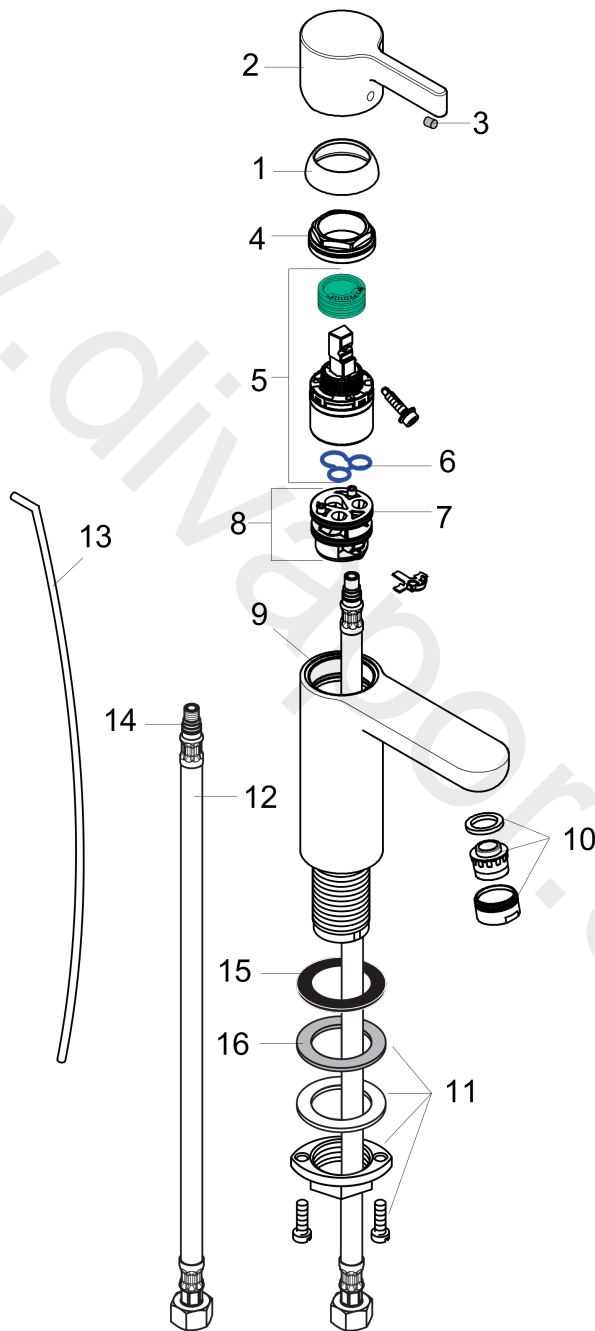

Metris S

Single lever basin mixer 100 with pop-up waste set 0.5 GPM

Finish: **Chrome** Article Number: **31012001**

Description

product features

- ComfortZone 100
- projection: 113 mm
- handle variant: lever handle
- spray type: normal spray
- maximum flow rate at 3 bar: 1,9 l/min
- ceramic cartridge
- temperature limitation adjustable
- suitable for continuous flow water heaters
- pop-up waste set G 1
- connection type: G 3/8 compression

Technology

Product image

Metris S
Single lever basin mixer 100 with pop-up waste set 0.5 GPM
 Finish: **Chrome** Article Number: **31012001**

Exploded Drawing

Year of production: >10/19

Metris S**Single lever basin mixer 100 with pop-up waste set 0.5 GPM**Finish: **Chrome** Article Number: **31012001****Spare part list**

Year of production: >10/19

Pos.	Description	Article Number	Price	PU
1	flange	97406000	£ 20,50	1
2	handle	31093000	£ 43,00	1
3	screw cover	96338000	£ 3,30	1
4	nut	97209000	£ 16,10	1
5	cartridge, assy	95646001	£ 96,00	1
6	seal	95008000	£ 9,00	1
7	adapter for cartridge	98750000	£ 13,30	1
8	O-Ring 30x2	98186000	£ 3,30	1
9	O-ring 35x2	92604000	£ 6,10	1
10	aerator M24x1 (1,9 l/min)	93502000	-	1
11	fixing set (Ø 32)	13961000	£ 25,00	1
12	connection hose 18½" M8x0,75 3/8"	96321001	-	1
13	pull rod	96657000	£ 13,30	1
14	O-ring 7x1,5	98422000	£ 3,30	1
15	flat seal	98749000	£ 6,10	1
16	lever collar	97548000	£ 3,30	1
a	pop up waste	88509000	-	1
b	locking screw for handle	95140000	£ 6,10	1