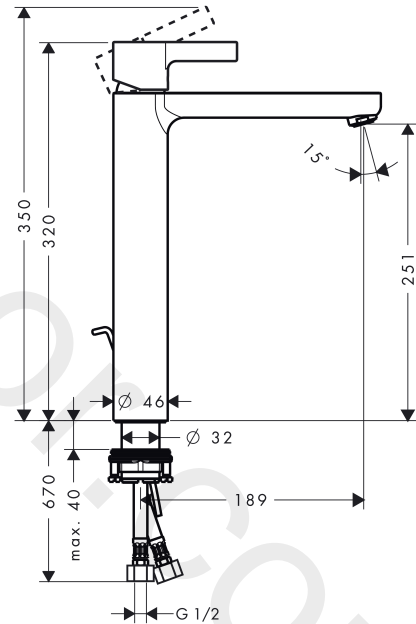

Metris S

Single lever basin mixer 260 for wash bowls with pop-up waste set 2 ticks

Finish: **Chrome** Article Number: **31005009**

Description

product features

- consists of: single lever basin mixer, waste set
- ComfortZone 260
- projection: 189 mm
- spout height: 251 mm
- handle variant: lever handle
- spray type: normal spray
- maximum flow rate at 3 bar: 3,8 l/min
- ceramic cartridge
- temperature limitation adjustable
- pop-up waste set G 1¼
- material waste set: metal
- connection type: G ½ connections
- connection dimension: DN15

Technology

Product image

Scale drawing

Metris S

Single lever basin mixer 260 for wash bowls with pop-up waste set 2 ticks

Finish: **Chrome** Article Number: **31005009**

Flowchart

www.divapor.com

Metris S

Single lever basin mixer 260 for wash bowls with pop-up waste set 2 ticks

Finish: **Chrome** Article Number: **31005009**

Exploded Drawing

Year of production: >04/20

Metris S

Single lever basin mixer 260 for wash bowls with pop-up waste set 2 ticks

Finish: **Chrome** Article Number: **31005009**

Spare part list

Year of production: >04/20

Pos.	Description	Article Number	Price	PU
1	handle	31093000	£ 43,00	1
2	screw cover	96338000	£ 3,30	1
3	flange	97406000	£ 20,50	1
4	nut	97209000	£ 16,10	1
5	O-Ring 32x2	98193000	£ 3,30	1
6	cartridge, assy	95646000	£ 96,00	1
7	locking screw for handle	95140000	£ 6,10	1
8	seal	95008000	£ 9,00	1
9	adapter for cartridge	98750000	£ 13,30	1
10	O-Ring 30x2	98186000	£ 3,30	1
11	O-ring 35x2	92604000	£ 6,10	1
12	aerator M24x1	98453000	£ 20,50	1
13	flat seal	98749000	£ 6,10	1
14	fixing set (Ø 32)	13961000	£ 25,00	1
15	lever collar	97548000	£ 3,30	1
16	pull rod	96657000	£ 13,30	1
17	connection hose 900 mm M8x0,75 G½	97489000	£ 35,00	1
18	O-ring 7x1,5	98422000	£ 3,30	1
a	pop up waste	94139000	£ 96,00	1
b	pop up waste	94139007	-	1
c	fixation extension 35 mm	13898000	£ 79,00	1