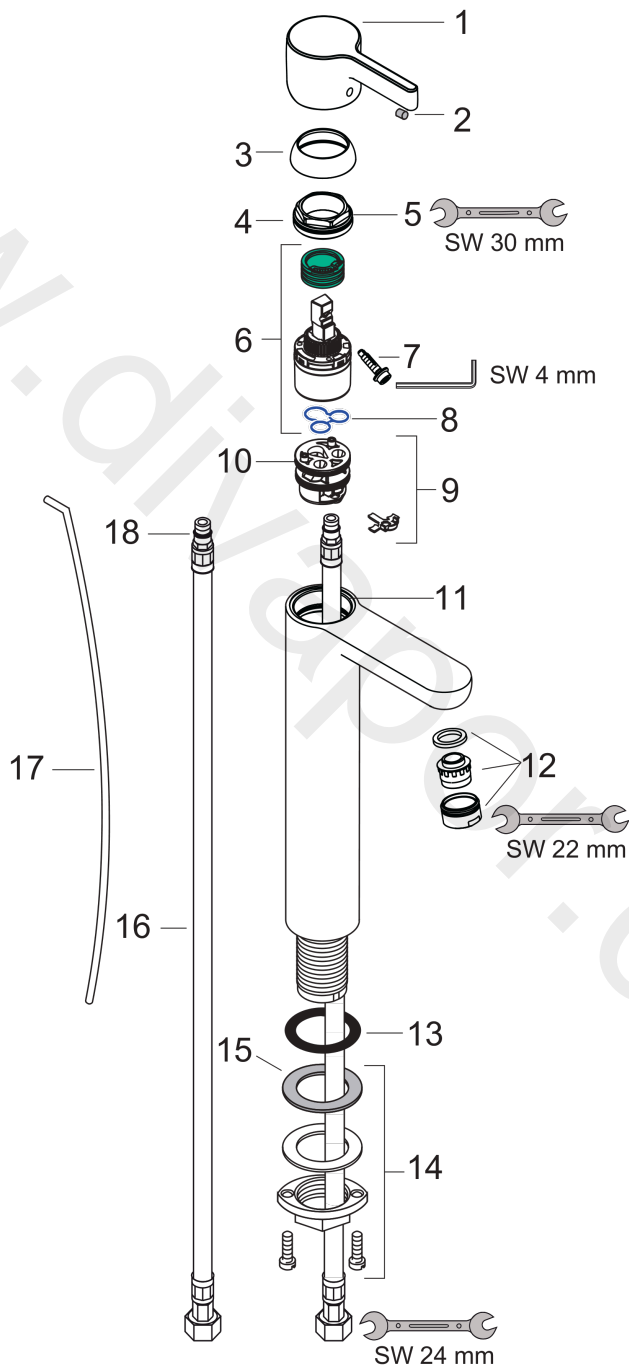

Metris S

Single lever basin mixer 260 for wash bowls with pop-up waste set 2 ticks

Finish: **Chrome** Article Number: **31005009**

Description

product features

- consists of: single lever basin mixer, waste set
- ComfortZone 260
- projection: 189 mm
- spout height: 251 mm
- handle variant: lever handle
- spray type: normal spray
- maximum flow rate at 3 bar: 3,8 l/min
- ceramic cartridge
- temperature limitation adjustable
- pop-up waste set G 1¼
- material waste set: metal
- connection type: G ½ connections
- connection dimension: DN15

Technology

Product image

Scale drawing

Metris S

Single lever basin mixer 260 for wash bowls with pop-up waste set 2 ticks

Finish: **Chrome** Article Number: **31005009**

Flowchart

www.divapor.com

Metris S

Single lever basin mixer 260 for wash bowls with pop-up waste set 2 ticks

Finish: **Chrome** Article Number: **31005009**

Exploded Drawing

Year of production: >04/20

Metris S

Single lever basin mixer 260 for wash bowls with pop-up waste set 2 ticks

Finish: **Chrome** Article Number: **31005009**

Spare part list

Year of production: >04/20

Pos.	Description	Article Number	Price	PU
1	handle	31093000	£ 43,00	1
2	screw cover	96338000	£ 3,30	1
3	flange	97406000	£ 20,50	1
4	nut	97209000	£ 16,10	1
5	O-Ring 32x2	98193000	£ 3,30	1
6	cartridge, assy	95646000	£ 96,00	1
7	locking screw for handle	95140000	£ 6,10	1
8	seal	95008000	£ 9,00	1
9	adapter for cartridge	98750000	£ 13,30	1
10	O-Ring 30x2	98186000	£ 3,30	1
11	O-ring 35x2	92604000	£ 6,10	1
12	aerator M24x1	98453000	£ 20,50	1
13	flat seal	98749000	£ 6,10	1
14	fixing set (Ø 32)	13961000	£ 25,00	1
15	lever collar	97548000	£ 3,30	1
16	pull rod	96657000	£ 13,30	1
17	connection hose 900 mm M8x0,75 G½	97489000	£ 35,00	1
18	O-ring 7x1,5	98422000	£ 3,30	1
a	pop up waste	94139000	£ 96,00	1
b	pop up waste	94139007	-	1
c	fixation extension 35 mm	13898000	£ 79,00	1