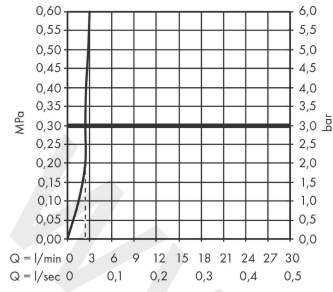

Metris S

Single lever basin mixer 260 for wash bowls with pop-up waste set 2 ticks

Finish: **Chrome** Article Number: **31005009**

Description

product features

- consists of: single lever basin mixer, waste set
- ComfortZone 260
- projection: 189 mm
- spout height: 251 mm
- handle variant: lever handle
- spray type: normal spray
- maximum flow rate at 3 bar: 3,8 l/min
- ceramic cartridge
- temperature limitation adjustable
- pop-up waste set G 1¼
- material waste set: metal
- connection type: G ½ connections
- connection dimension: DN15

Technology

Product image

Scale drawing

Metris S

Single lever basin mixer 260 for wash bowls with pop-up waste set 2 ticks

Finish: **Chrome** Article Number: **31005009**

Flowchart

www.divapor.com