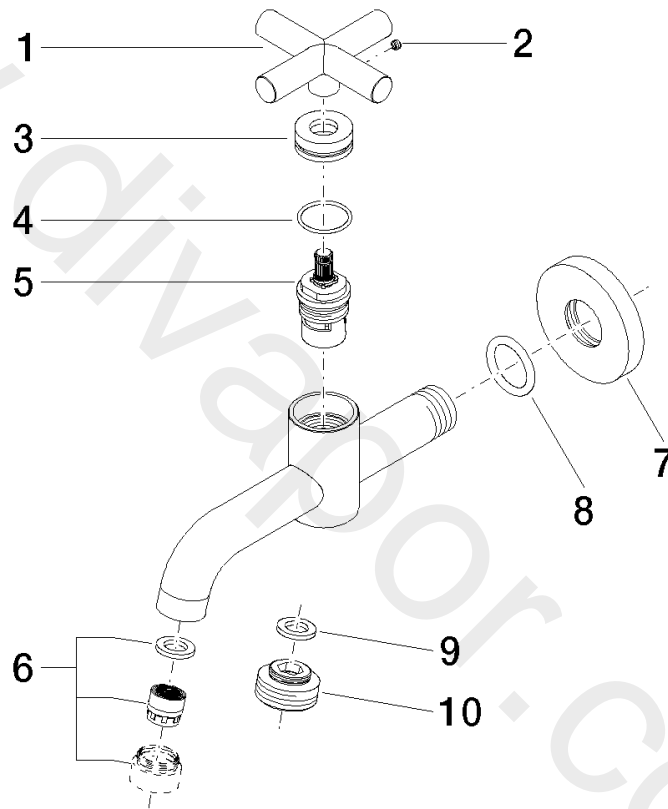

Washbasin - TARA

Wall-mounted valve cold water - Brushed Dark Platinum

Article number: 30 010 892-99

Date of manufacture from 6/30/2009

Washbasin - TARA

Wall-mounted valve cold water - Brushed Dark Platinum

Article number: 30 010 892-99

Date of manufacture from 6/30/2009

## Spare parts list

Position	Quantity used	Item Number	Spare part	Delivery time
1	1	09 20 89 011-99	handle	30
2	1	09 31 11 055 90	pin	2
3	1	09 21 02 089-99	sleeve	30
4	1	09 14 10 085 90	seal	2
5	1	90 90 03 135 00 90	top	2
6	1	90 23 01 068 02-99	aerator	30
7	1	09 27 22 003-99	rosette	30
8	1	09 14 10 026 90	seal	2
9	1	09 14 05 020 90	seal	2
10	1	09 24 03 012-99	nipple	30