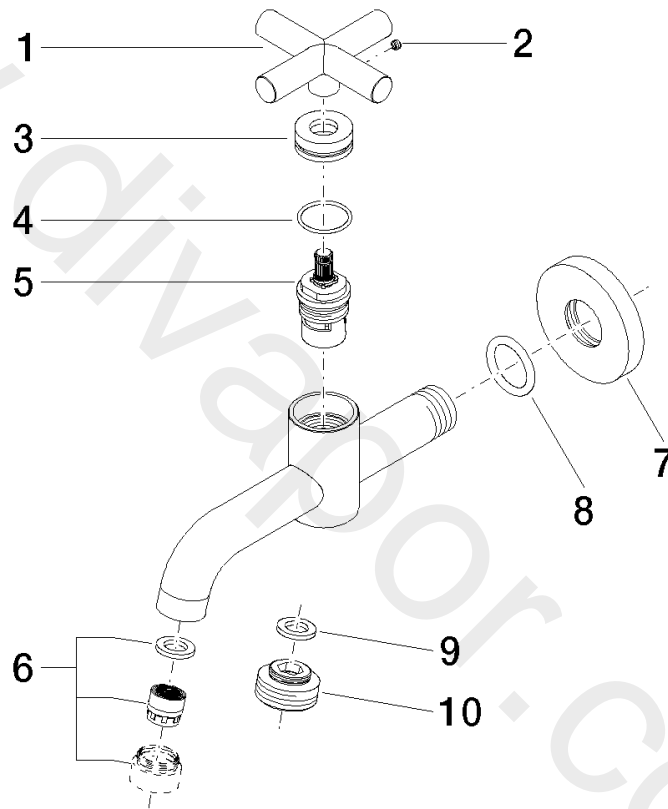

Washbasin - TARA

Wall-mounted valve cold water - Brushed Platinum

Article number: 30 010 892-06

Date of manufacture from 6/30/2009

Washbasin - TARA

Wall-mounted valve cold water - Brushed Platinum

Article number: 30 010 892-06

Date of manufacture from 6/30/2009

Spare parts list

Position	Quantity used	Item Number	Spare part	Delivery time
1	1	09 20 89 011-06	handle	10
2	1	09 31 11 055 90	pin	2
3	1	09 21 02 089-06	sleeve	10
4	1	09 14 10 085 90	seal	2
5	1	90 90 03 135 00 90	top	2
6	1	90 23 01 068 02-06	aerator	10
7	1	09 27 22 003-06	rosette	10
8	1	09 14 10 026 90	seal	2
9	1	09 14 05 020 90	seal	2
10	1	09 24 03 012-06	nipple	10