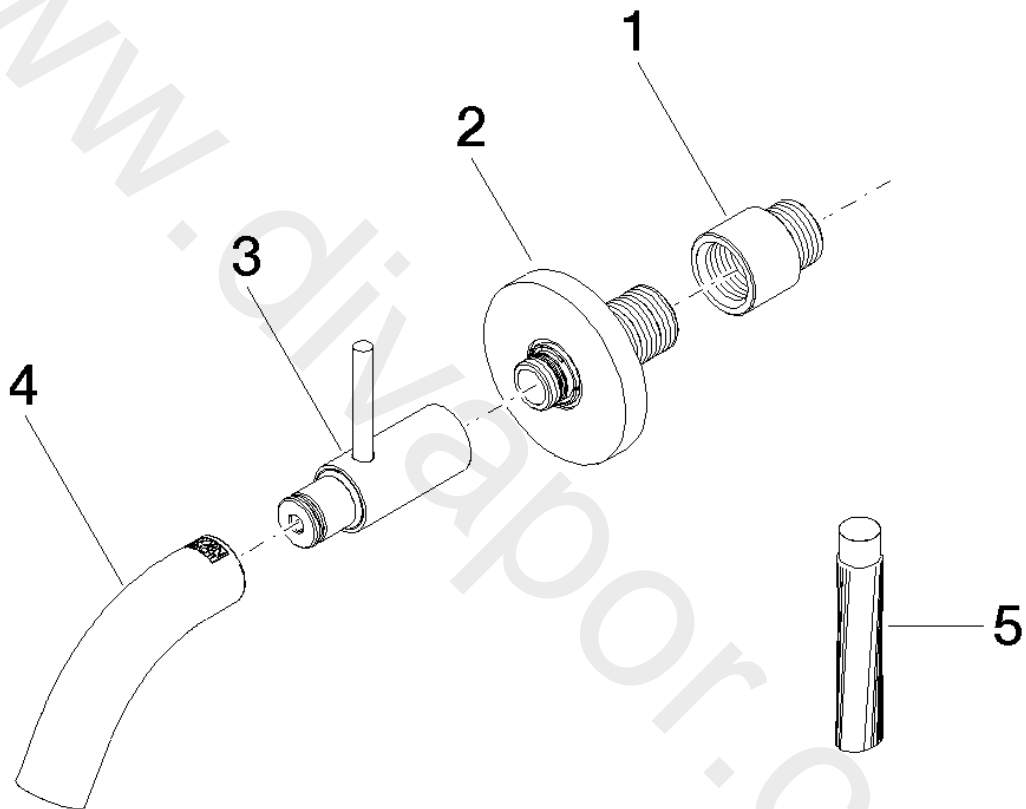

Washbasin - META

Wall-mounted valve cold water - Matte Black

Article number: 30 010 662-33

Date of manufacture from 5/1/2022

Washbasin - META

Wall-mounted valve cold water - Matte Black

Article number: 30 010 662-33

### Spare parts list

Position	Quantity used	Item Number	Spare part	Delivery time
1	1	09 24 03 072 10 90	nipple	2
2	1	90 27 66 019 00-33	rosette	30
3	1	90 20 66 023 00-33	handle	30
4	1	90 28 22 385 00-33	spout	30
5	1	09 16 03 001 90	grease	2