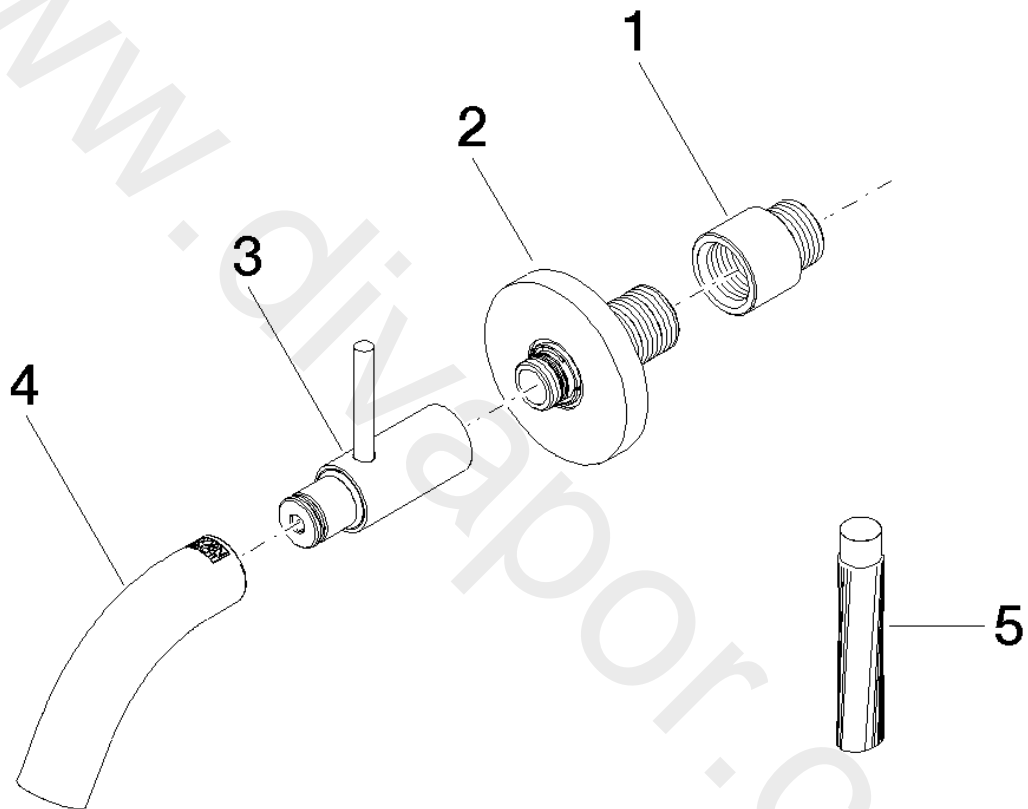

Washbasin - META

Wall-mounted valve cold water - Brushed Platinum

Article number: 30 010 662-06

Date of manufacture from 5/1/2022

Washbasin - META

Wall-mounted valve cold water - Brushed Platinum

Article number: 30 010 662-06

### Spare parts list

| Position | Quantity used | Item Number        | Spare part | Delivery time |
|----------|---------------|--------------------|------------|---------------|
| 1        | 1             | 09 24 03 072 10 90 | nipple     | 2             |
| 2        | 1             | 90 27 66 019 00-06 | rosette    | 10            |
| 3        | 1             | 90 20 66 023 00-06 | handle     | 10            |
| 4        | 1             | 90 28 22 385 00-06 | spout      | 10            |
| 5        | 1             | 09 16 03 001 90    | grease     | 2             |