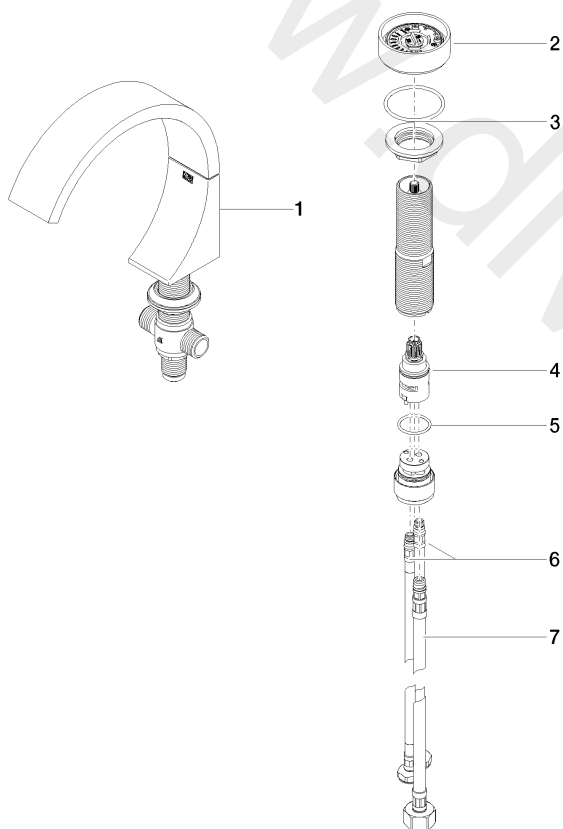

Washbasin - CYO

Two-hole basin mixer without pop-up waste - Brushed Dark Platinum

Article number: 29 218 811-99

Washbasin - CYO

Two-hole basin mixer without pop-up waste - Brushed Dark Platinum

Article number: 29 218 811-99

Spare parts list

| Position | Quantity used | Item Number | Spare part | Delivery time |
|----------|---------------|--------------------|--|---------------|
| 1 | 1 | 13 717 811-99 | Deck-mounted basin spout without pop-up waste - Brushed Dark Platinum | 30 |
| 2 | 1 | 90 18 40 290 00-99 | handle | 30 |
| 3 | 1 | 04 30 11 038 67 90 | fixing set | 2 |
| 4 | 1 | 90 90 03 169 00 90 | top | 2 |
| 5 | 1 | 09 14 10 112 90 | seal | 2 |
| 6 | 2 | 04 30 04 100 00 90 | hose | 2 |
| 7 | 1 | 04 30 04 019 00 90 | hose | 2 |