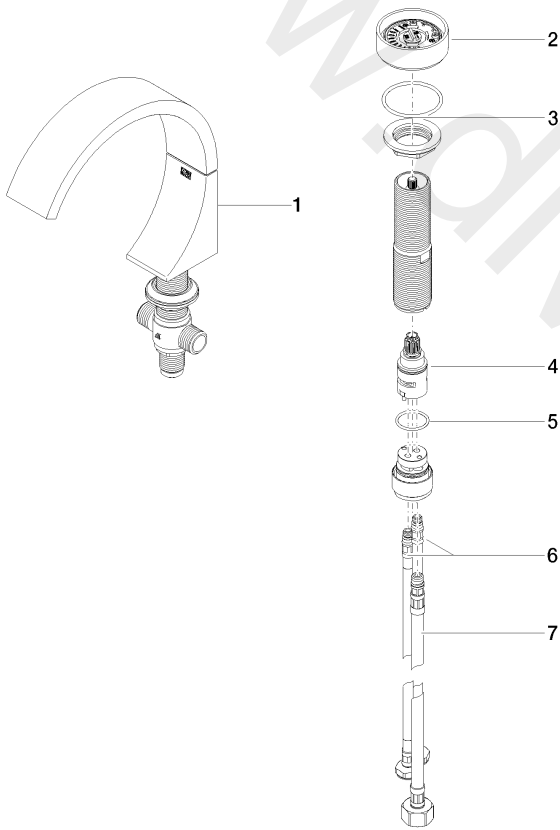

Washbasin - CYO

Two-hole basin mixer without pop-up waste - Brushed Platinum

Article number: 29 218 811-06

Washbasin - CYO

Two-hole basin mixer without pop-up waste - Brushed Platinum

Article number: 29 218 811-06

Spare parts list

Position	Quantity used	Item Number	Spare part	Delivery time
1	1	13 717 811-06	Deck-mounted basin spout without pop-up waste - Brushed Platinum	10
2	1	90 18 40 290 00-06	handle	10
3	1	04 30 11 038 67 90	fixing set	2
4	1	90 90 03 169 00 90	top	2
5	1	09 14 10 112 90	seal	2
6	2	04 30 04 100 00 90	hose	2
7	1	04 30 04 019 00 90	hose	2