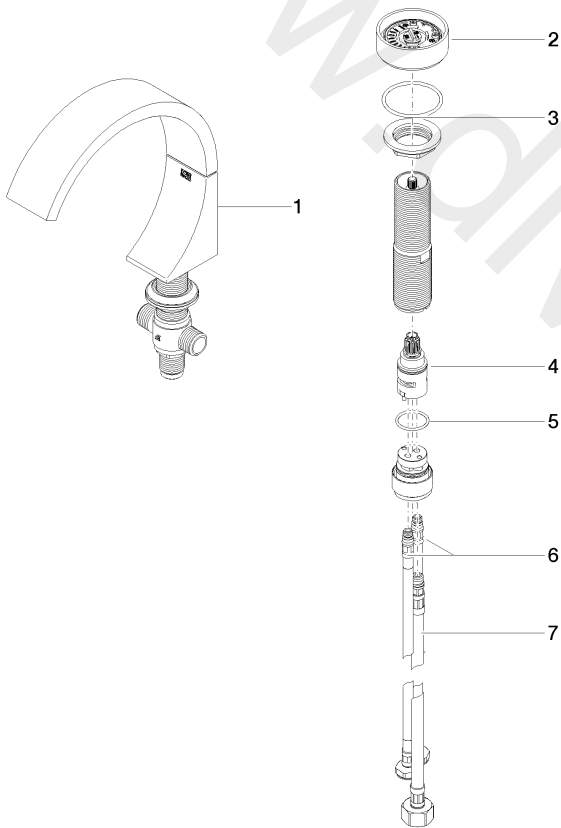

Sink - CYO

Two-hole lavatory mixer without drain - Chrome

Article number: 29 218 811-00 0010

Sink - CYO

Two-hole lavatory mixer without drain - Chrome

Article number: 29 218 811-00 0010

Spare parts list

Position	Number of units	Item Number	Spare part	Lead time
1	1	13 717 811-00	Lavatory spout, deck-mounted without drain - Chrome	10
2	1	90 18 40 290 00-00	handle	10
3	1	04 30 11 038 67 90	fixing set	2
4	1	90 90 03 169 00 90	top	2
5	1	09 14 10 112 90	seal	2
6	2	04 30 04 102 00 90	Flexible supply line 3/8" -	2
7	1	04 30 04 019 00 90	hose	2